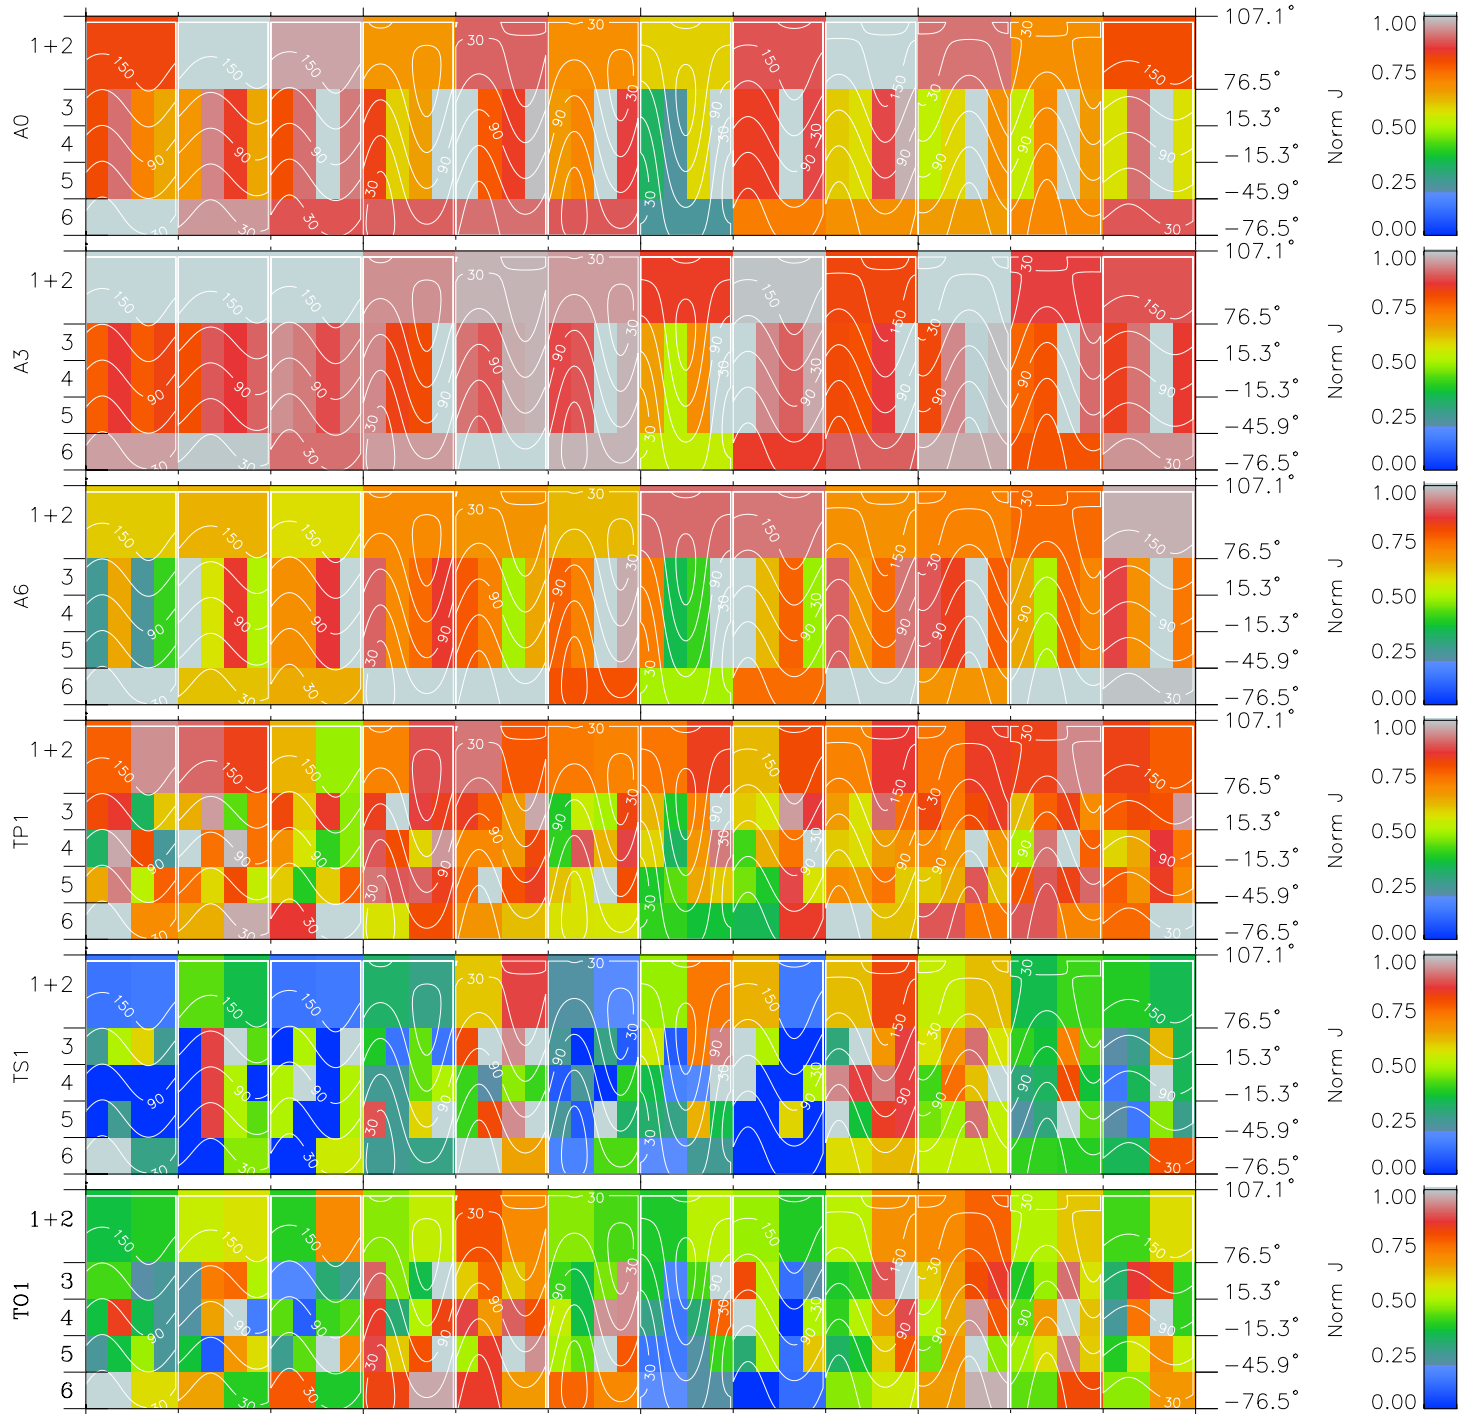

Galileo EPD Real Time All-Sky Anisotropies 98345

Software Version: RTSKY_NORM V 1.20
 Data Production: 06-03-00
 Plot Production: Sun Sep 16 18:12:56 2001
 Color File: wondr3
 Geofactor File: 1.1

00:00:00 1998-345	345-06	345-12	345-18	00:00:00 1998-346	X JSE(R _j)
+ -100.60 42.19 2.27	+ -101.33 42.02 2.30	+ -102.06 41.86 2.33	+ -102.77 41.69 2.37	+ -103.48 41.51 2.40	Y JSE(R _j)
					Z JSE(R _j)

- ◇ = Jupiter look direction
- = Corotation look direction