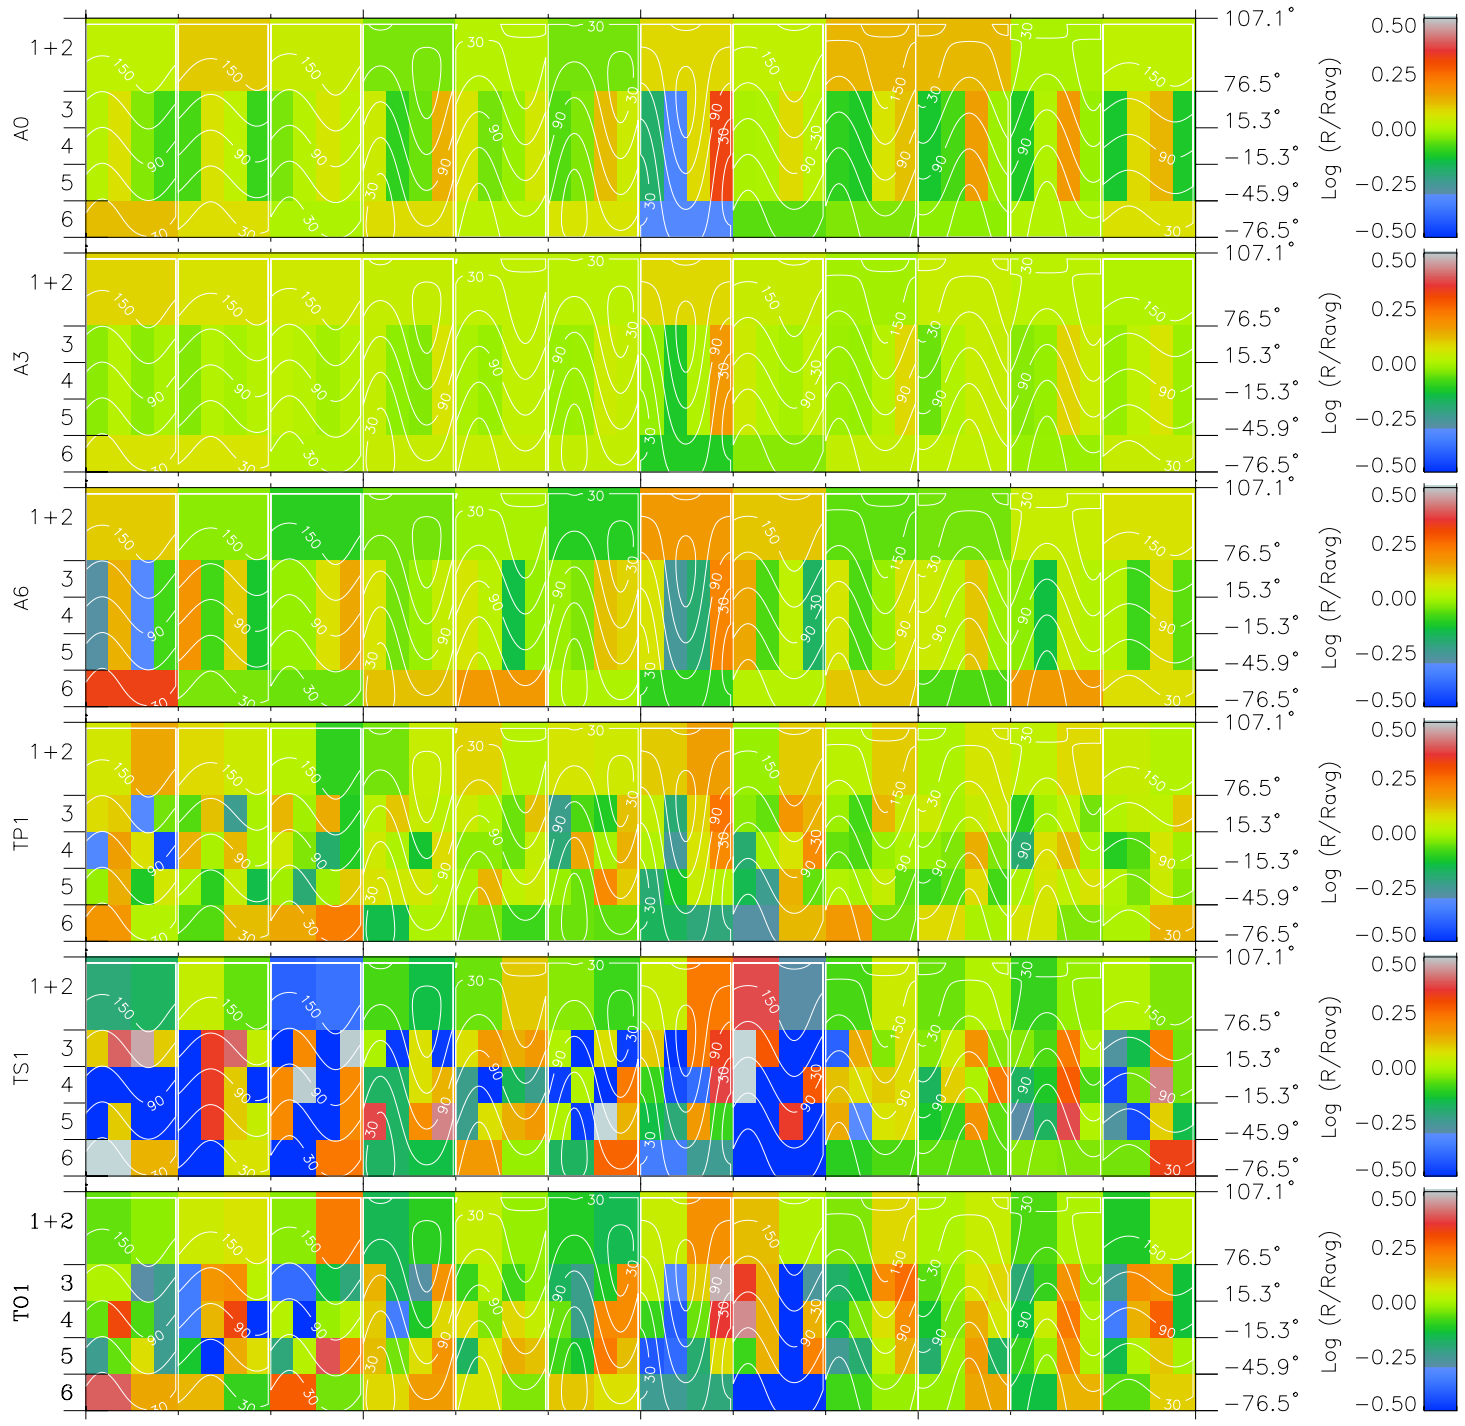

Galileo EPD Real Time All-Sky Anisotropies 98345

Software Version: RTSKY_MEAN V 1.20
 Data Production: 06-03-00
 Plot Production: Sun Sep 16 18:12:28 2001
 Color File: wondr3
 Geofactor File: 1.1

00:00:00 1998-345	345-06	345-12	345-18	00:00:00 1998-346	X JSE(R _j)
+ -100.60 42.19 2.27	+ -101.33 42.02 2.30	+ -102.06 41.86 2.33	+ -102.77 41.69 2.37	+ -103.48 41.51 2.40	Y JSE(R _j)
					Z JSE(R _j)

- ◇ = Jupiter look direction
- = Corotation look direction