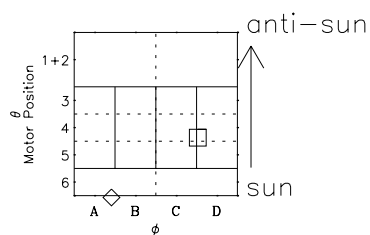

# Galileo EPD Real-Time Omni 98345

Software Version: RTLINE\_OMNI V 1.20  
Data Production: 06-03-00  
Plot Production: Sun Sep 16 18:14:10 2001

◇ = Jupiter look direction  
□ = Corotation look direction