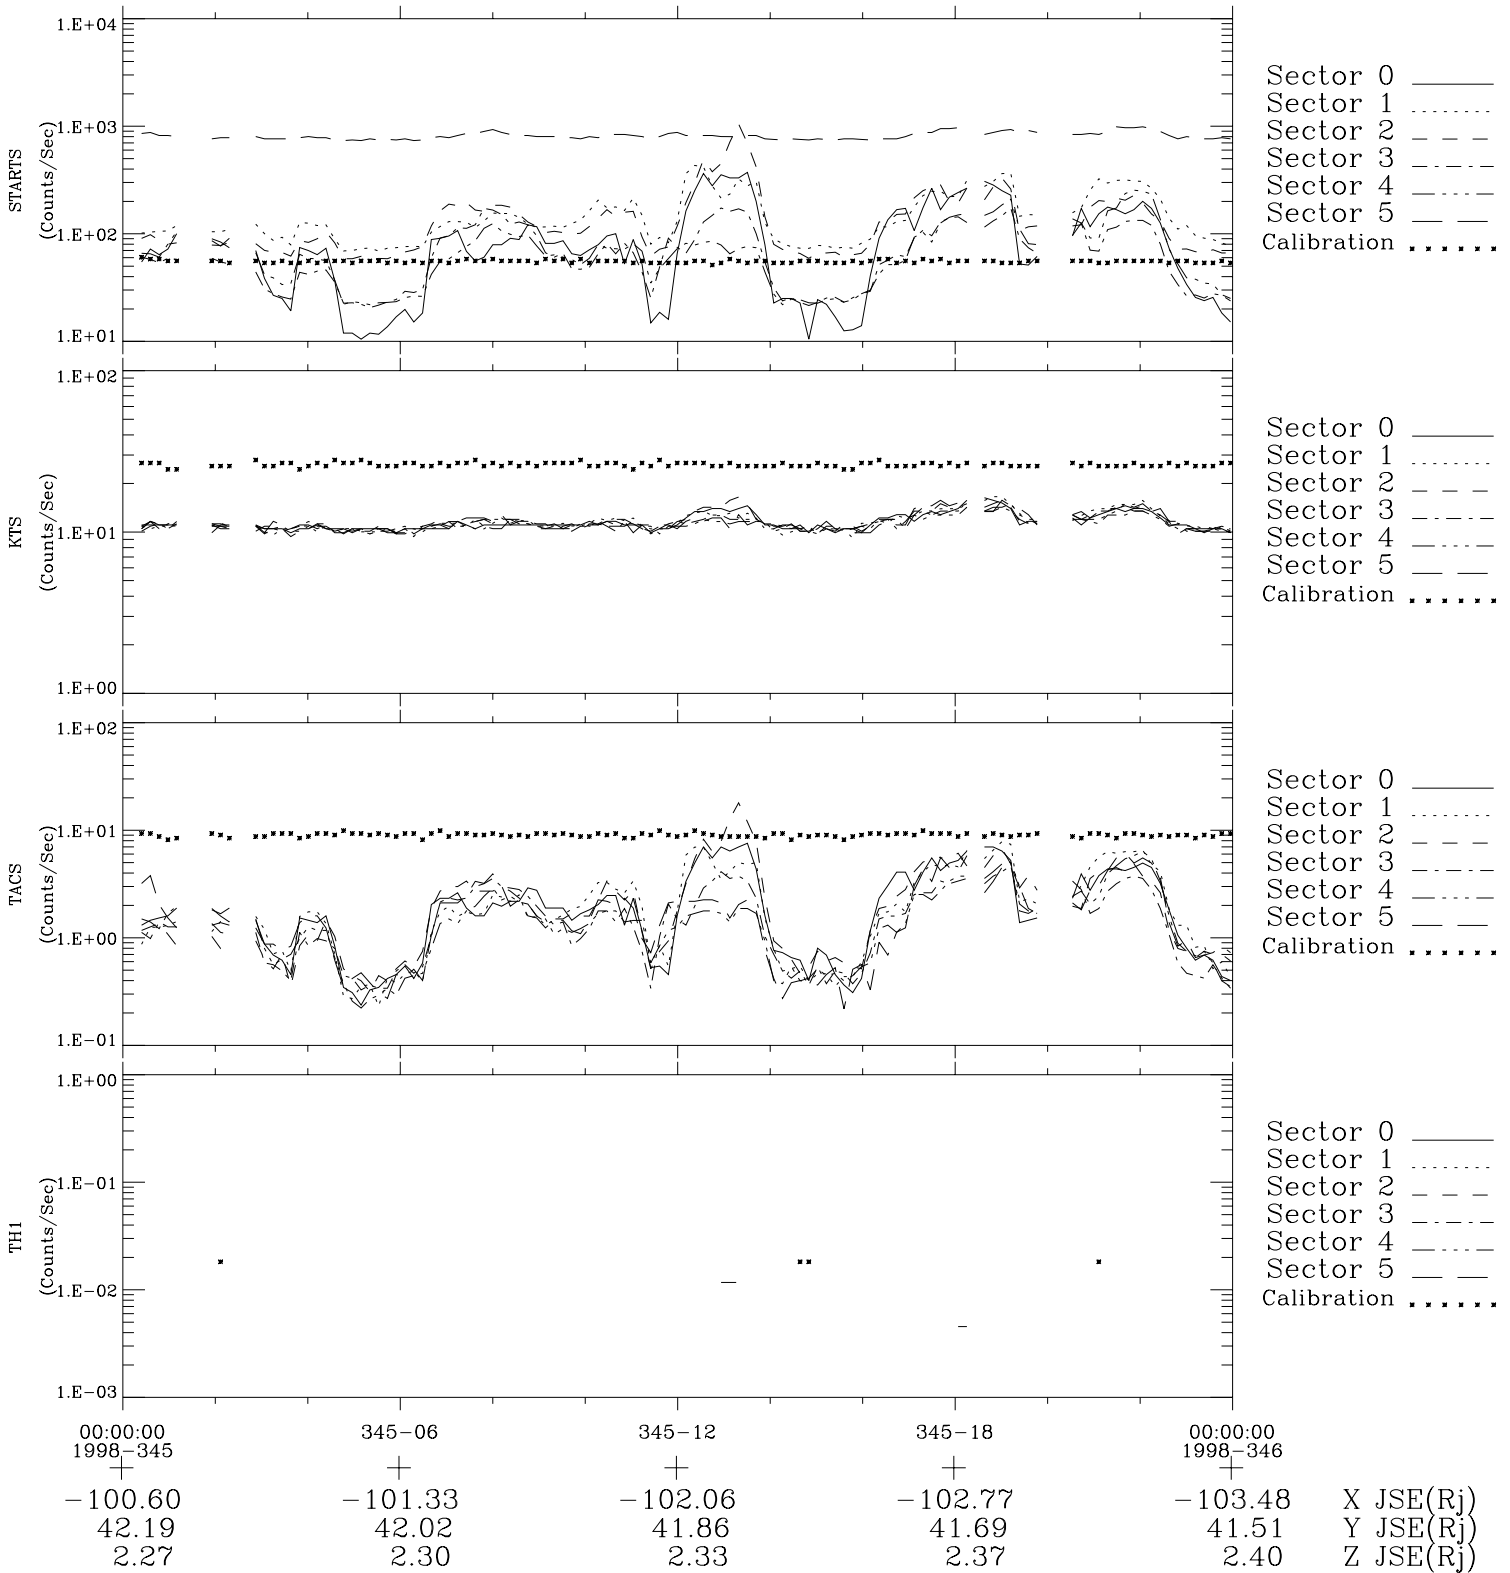

Galileo EPD Real-Time Six-Sector 98345

Software Version: RTLINE_R6 V 1.20
Data Production: 06-03-00
Plot Production: Sun Sep 16 18:14:17 2001

◇ = Jupiter look direction
□ = Corotation look direction