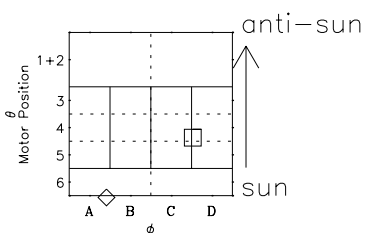

Galileo EPD Real-Time Six-Sector 98345

Software Version: RTLINE_R6 V 1.20
Data Production: 06-03-00
Plot Production: Sun Sep 16 18:14:17 2001

◇ = Jupiter look direction
□ = Corotation look direction