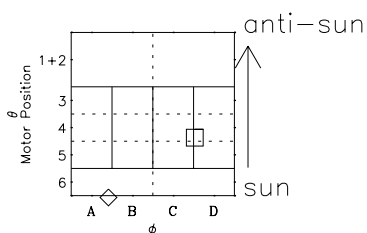

Galileo EPD Real-Time Six-Sector 98345

Software Version: RTLINE_R6 V 1.20
Data Production: 06-03-00
Plot Production: Sun Sep 16 18:14:16 2001

◇ = Jupiter look direction
□ = Corotation look direction