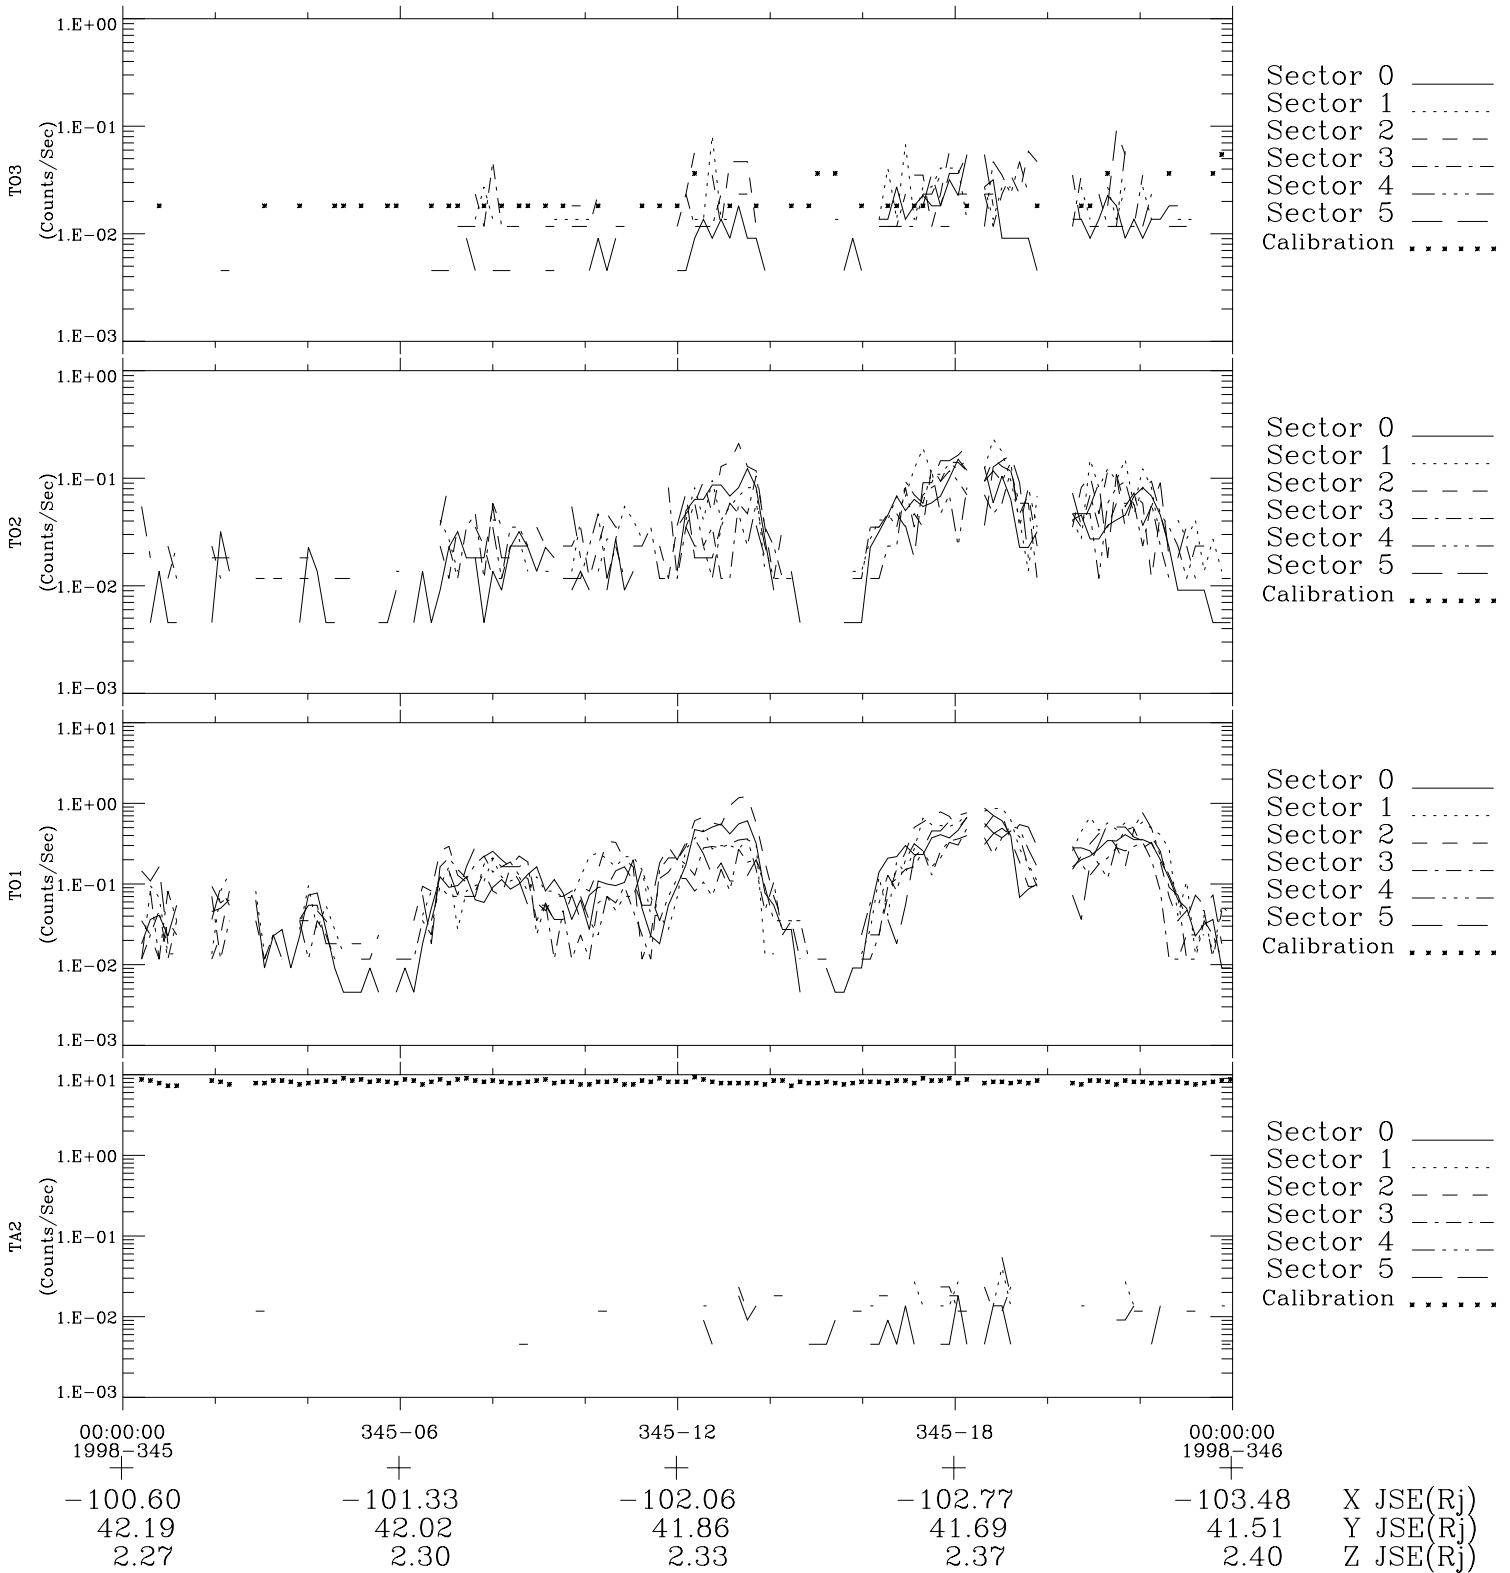

Galileo EPD Real-Time Six-Sector 98345

Software Version: RTLINE_R6 V 1.20
Data Production: 06-03-00
Plot Production: Sun Sep 16 18:14:16 2001

◇ = Jupiter look direction
□ = Corotation look direction