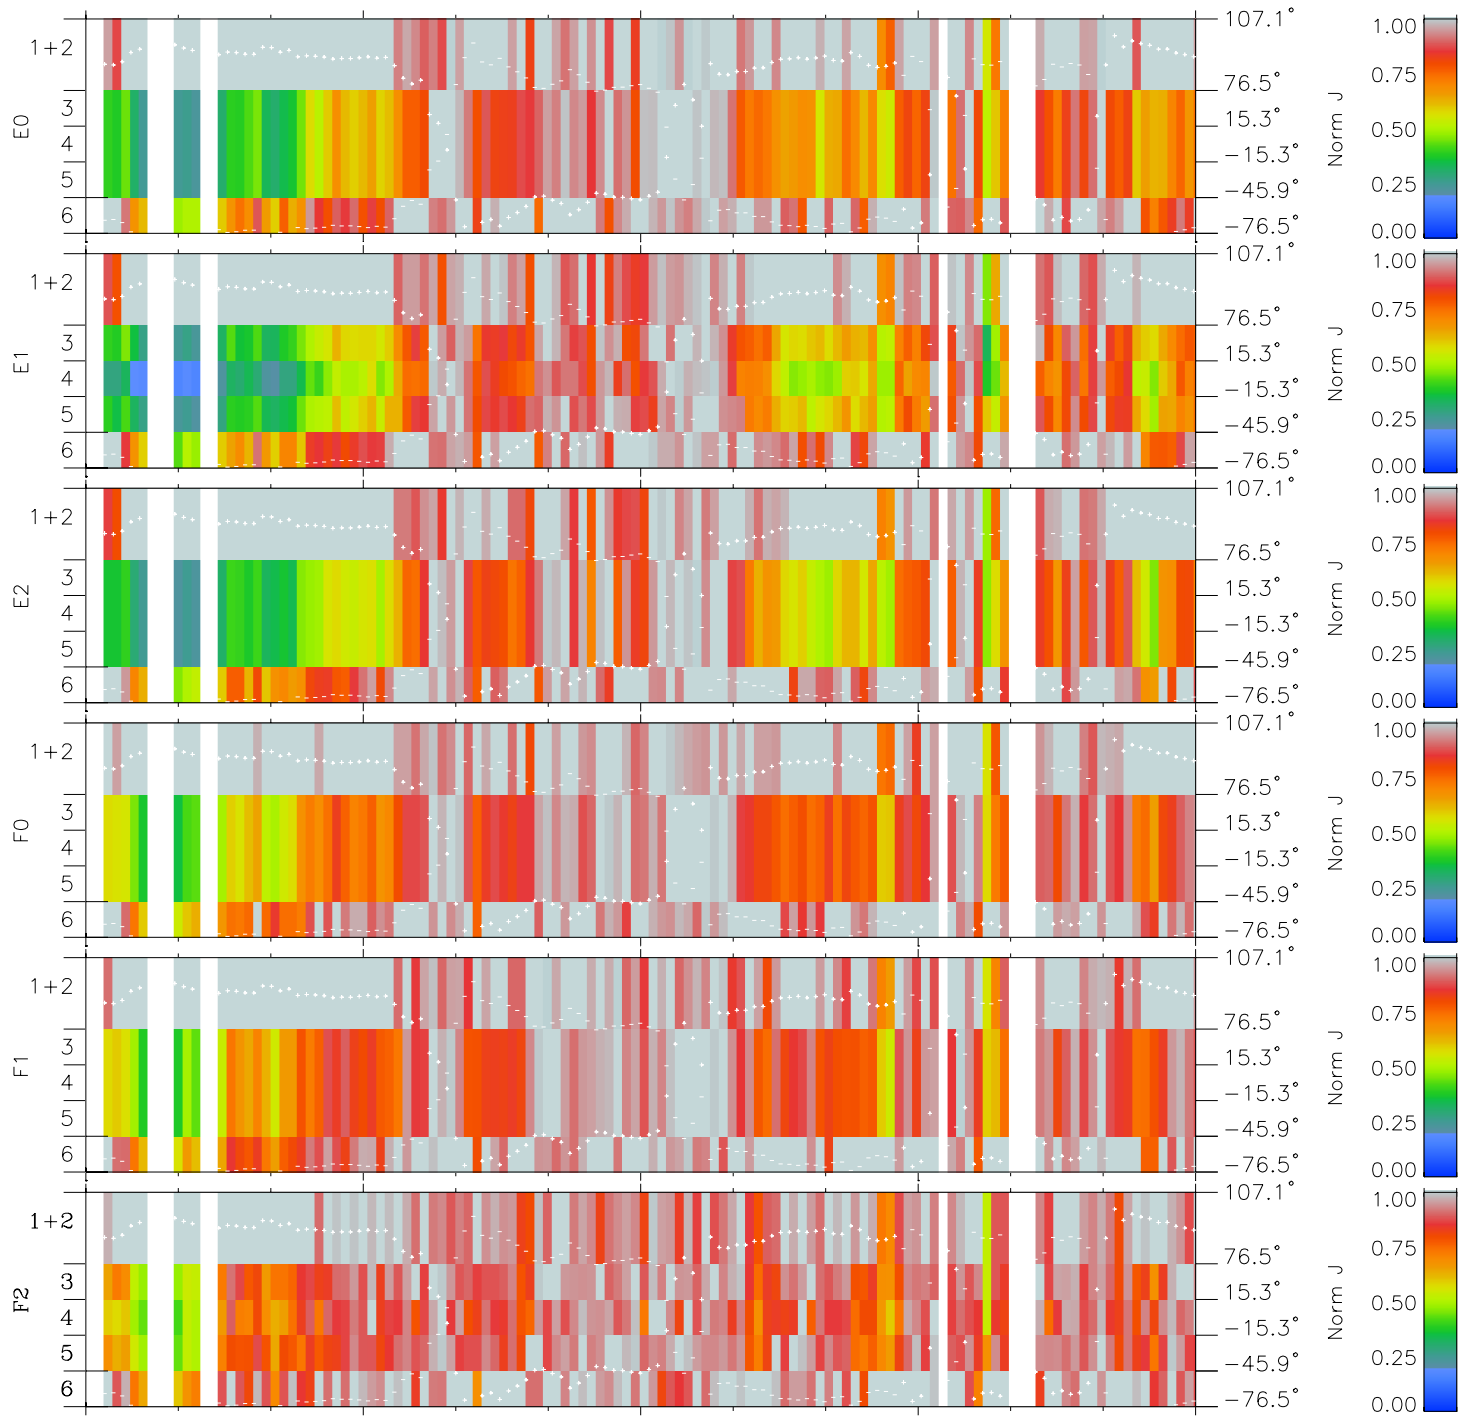

Galileo EPD Real Elevation Anisotropies 98345

Software Version: RTELEV_NORM V 1.20
Data Production: 06-03-00
Plot Production: Sun Sep 16 18:13:33 2001
Color File: wondr3
Geofactor File: 1.1

00:00:00 1998-345	345-06	345-12	345-18	00:00:00 1998-346	
+	+	+	+	+	X JSE(R _j)
-100.60	-101.33	-102.06	-102.77	-103.48	Y JSE(R _j)
42.19	42.02	41.86	41.69	41.51	Z JSE(R _j)
2.27	2.30	2.33	2.37	2.40	

- ◇ = Jupiter look direction
- = Corotation look direction