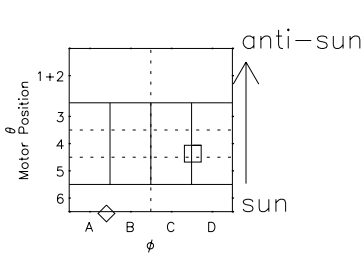

Galileo EPD Real Elevation Anisotropies 98345

Software Version: RTELEV_NORM V 1.20
Data Production: 06-03-00
Plot Production: Sun Sep 16 18:13:33 2001
Color File: wondr3
Geofactor File: 1.1

00:00:00 1998-345	345-06	345-12	345-18	00:00:00 1998-346	
+	+	+	+	+	X JSE(R _j)
-100.60	-101.33	-102.06	-102.77	-103.48	Y JSE(R _j)
42.19	42.02	41.86	41.69	41.51	Z JSE(R _j)
2.27	2.30	2.33	2.37	2.40	

- ◇ = Jupiter look direction
- = Corotation look direction