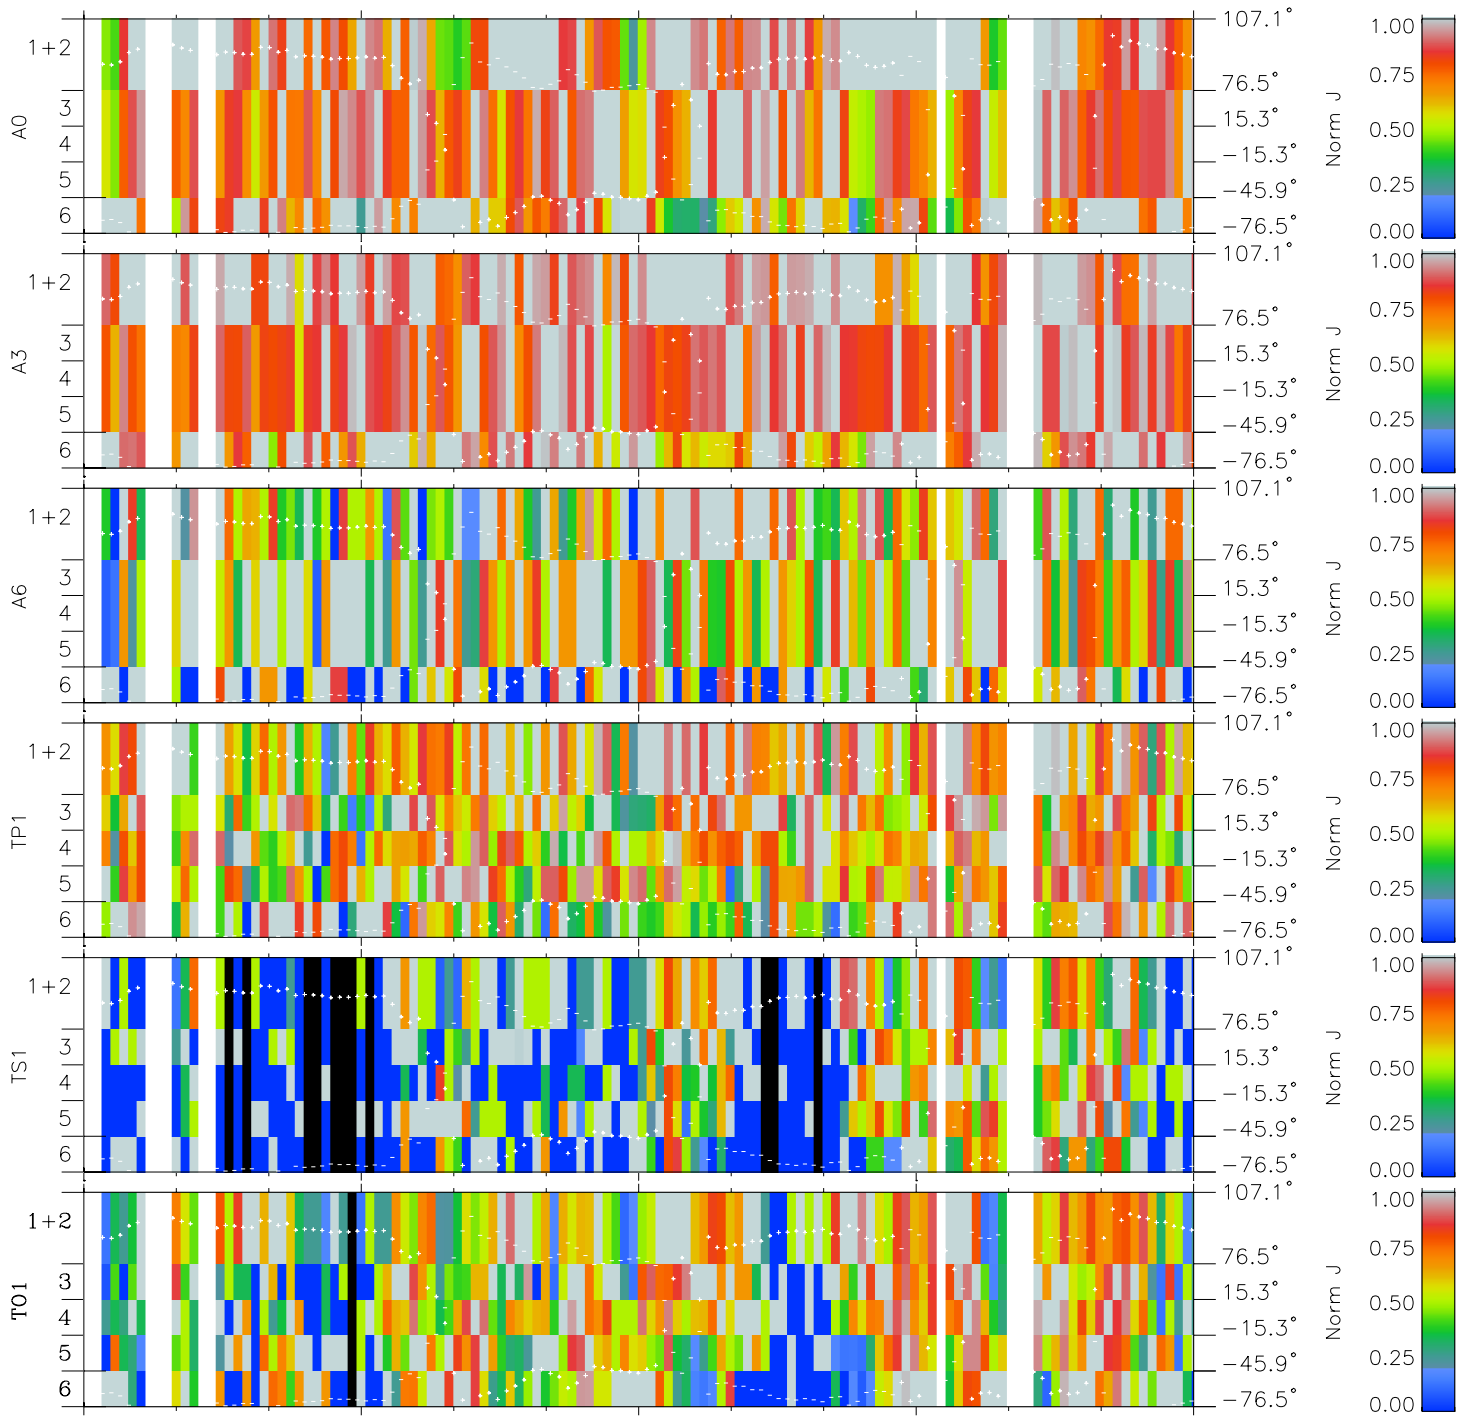

Galileo EPD Real Elevation Anisotropies 98345

Software Version: RTELEV_NORM V 1.20
 Data Production: 06-03-00
 Plot Production: Sun Sep 16 18:13:28 2001
 Color File: wondr3
 Geofactor File: 1.1

00:00:00 1998-345	345-06	345-12	345-18	00:00:00 1998-346	X JSE(R _j)	Y JSE(R _j)	Z JSE(R _j)
+ -100.60 42.19 2.27	+ -101.33 42.02 2.30	+ -102.06 41.86 2.33	+ -102.77 41.69 2.37	+ -103.48 41.51 2.40			

- ◇ = Jupiter look direction
- = Corotation look direction