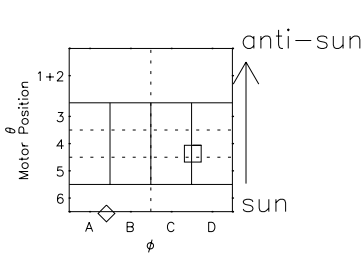

Galileo EPD Real Elevation Anisotropies 98345

Software Version: RTELEV_NORM V 1.20
 Data Production: 06-03-00
 Plot Production: Sun Sep 16 18:13:28 2001
 Color File: wondr3
 Geofactor File: 1.1

00:00:00 1998-345	345-06	345-12	345-18	00:00:00 1998-346	X JSE(R _j)	Y JSE(R _j)	Z JSE(R _j)
+ -100.60 42.19 2.27	+ -101.33 42.02 2.30	+ -102.06 41.86 2.33	+ -102.77 41.69 2.37	+ -103.48 41.51 2.40			

- ◇ = Jupiter look direction
- = Corotation look direction