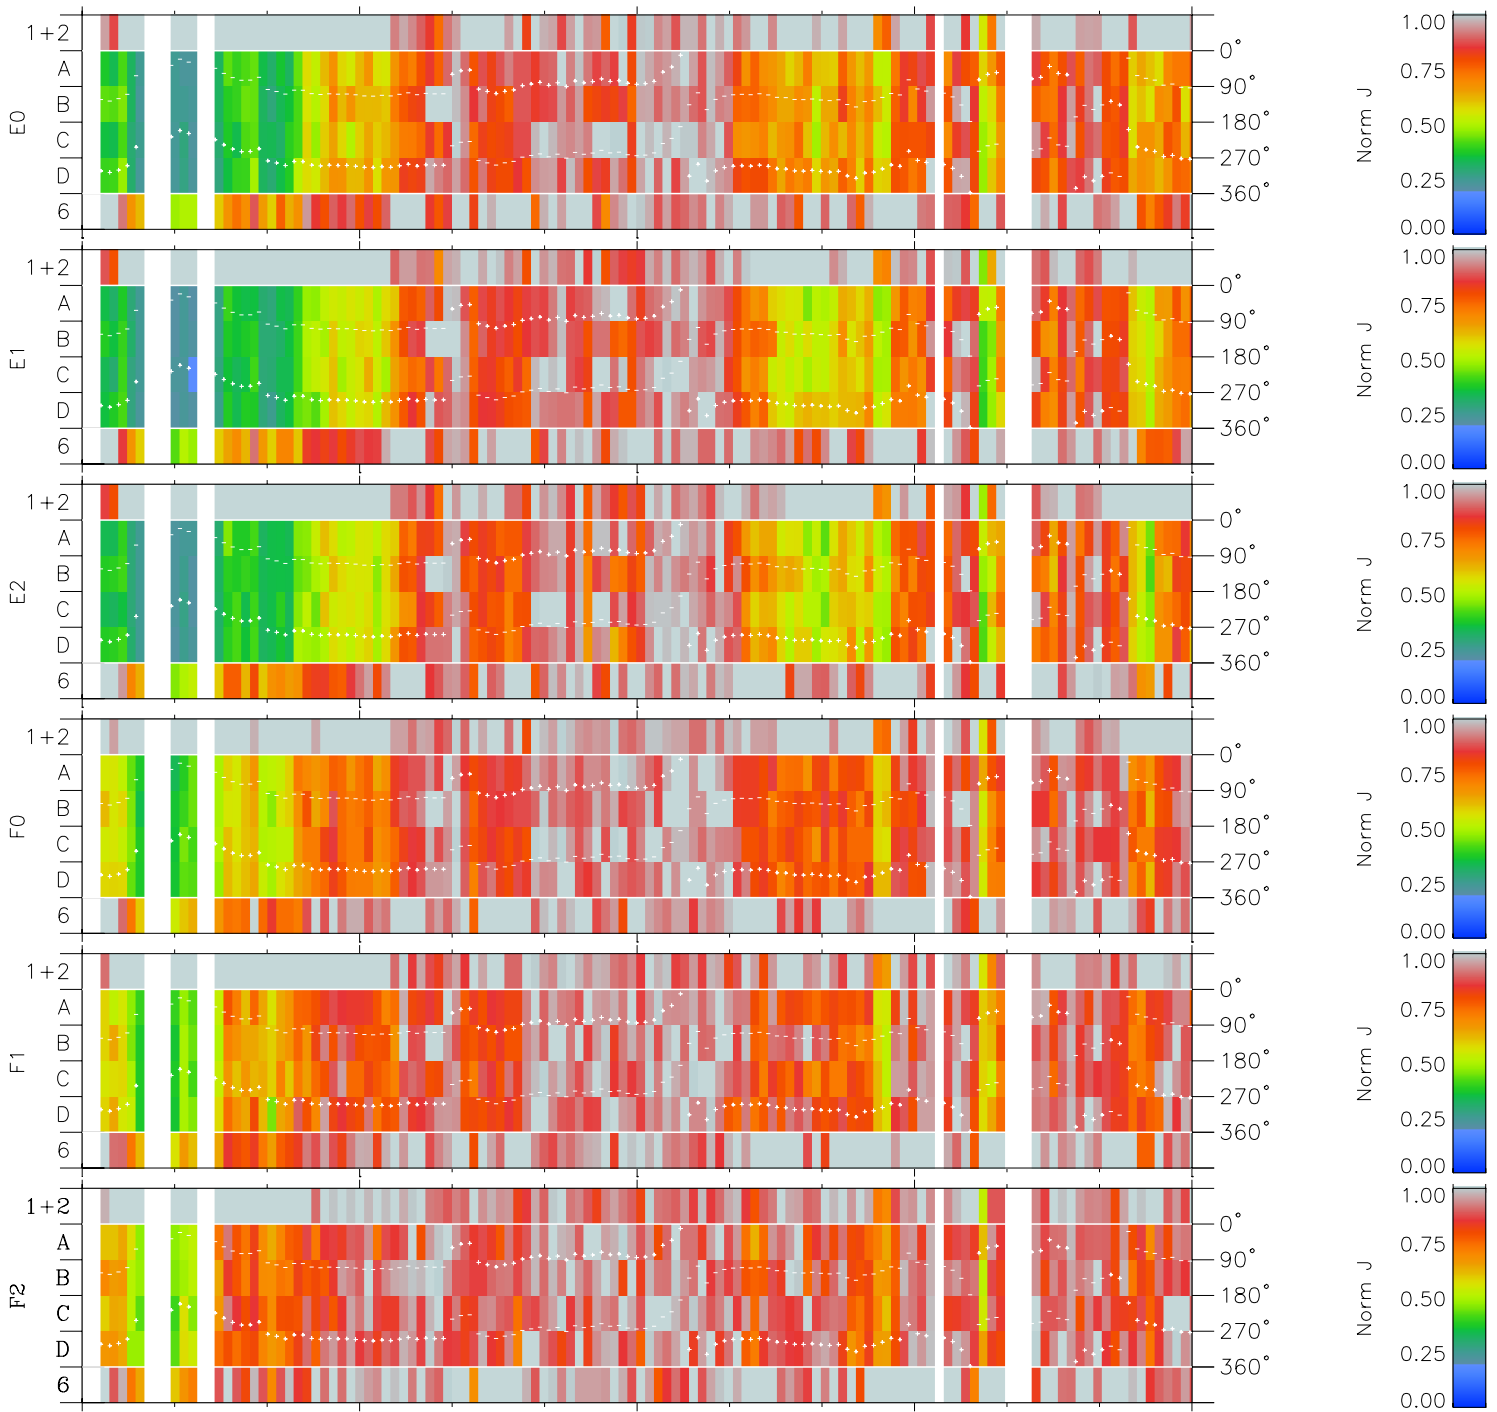

# Galileo EPD Real Time Azimuth Anisotropies 98345

Software Version: RTAZIM\_NORM V 1.20  
 Data Production: 06-03-00  
 Plot Production: Sun Sep 16 18:14:04 2001  
 Color File: wondr3  
 Geofactor File: 1.1

| 00:00:00<br>1998-345 | 345-06  | 345-12  | 345-18  | 00:00:00<br>1998-346 |                        |
|----------------------|---------|---------|---------|----------------------|------------------------|
| +                    | +       | +       | +       | +                    |                        |
| -100.60              | -101.33 | -102.06 | -102.77 | -103.48              | X JSE(R <sub>j</sub> ) |
| 42.19                | 42.02   | 41.86   | 41.69   | 41.51                | Y JSE(R <sub>j</sub> ) |
| 2.27                 | 2.30    | 2.33    | 2.37    | 2.40                 | Z JSE(R <sub>j</sub> ) |

- ◇ = Jupiter look direction
- = Corotation look direction