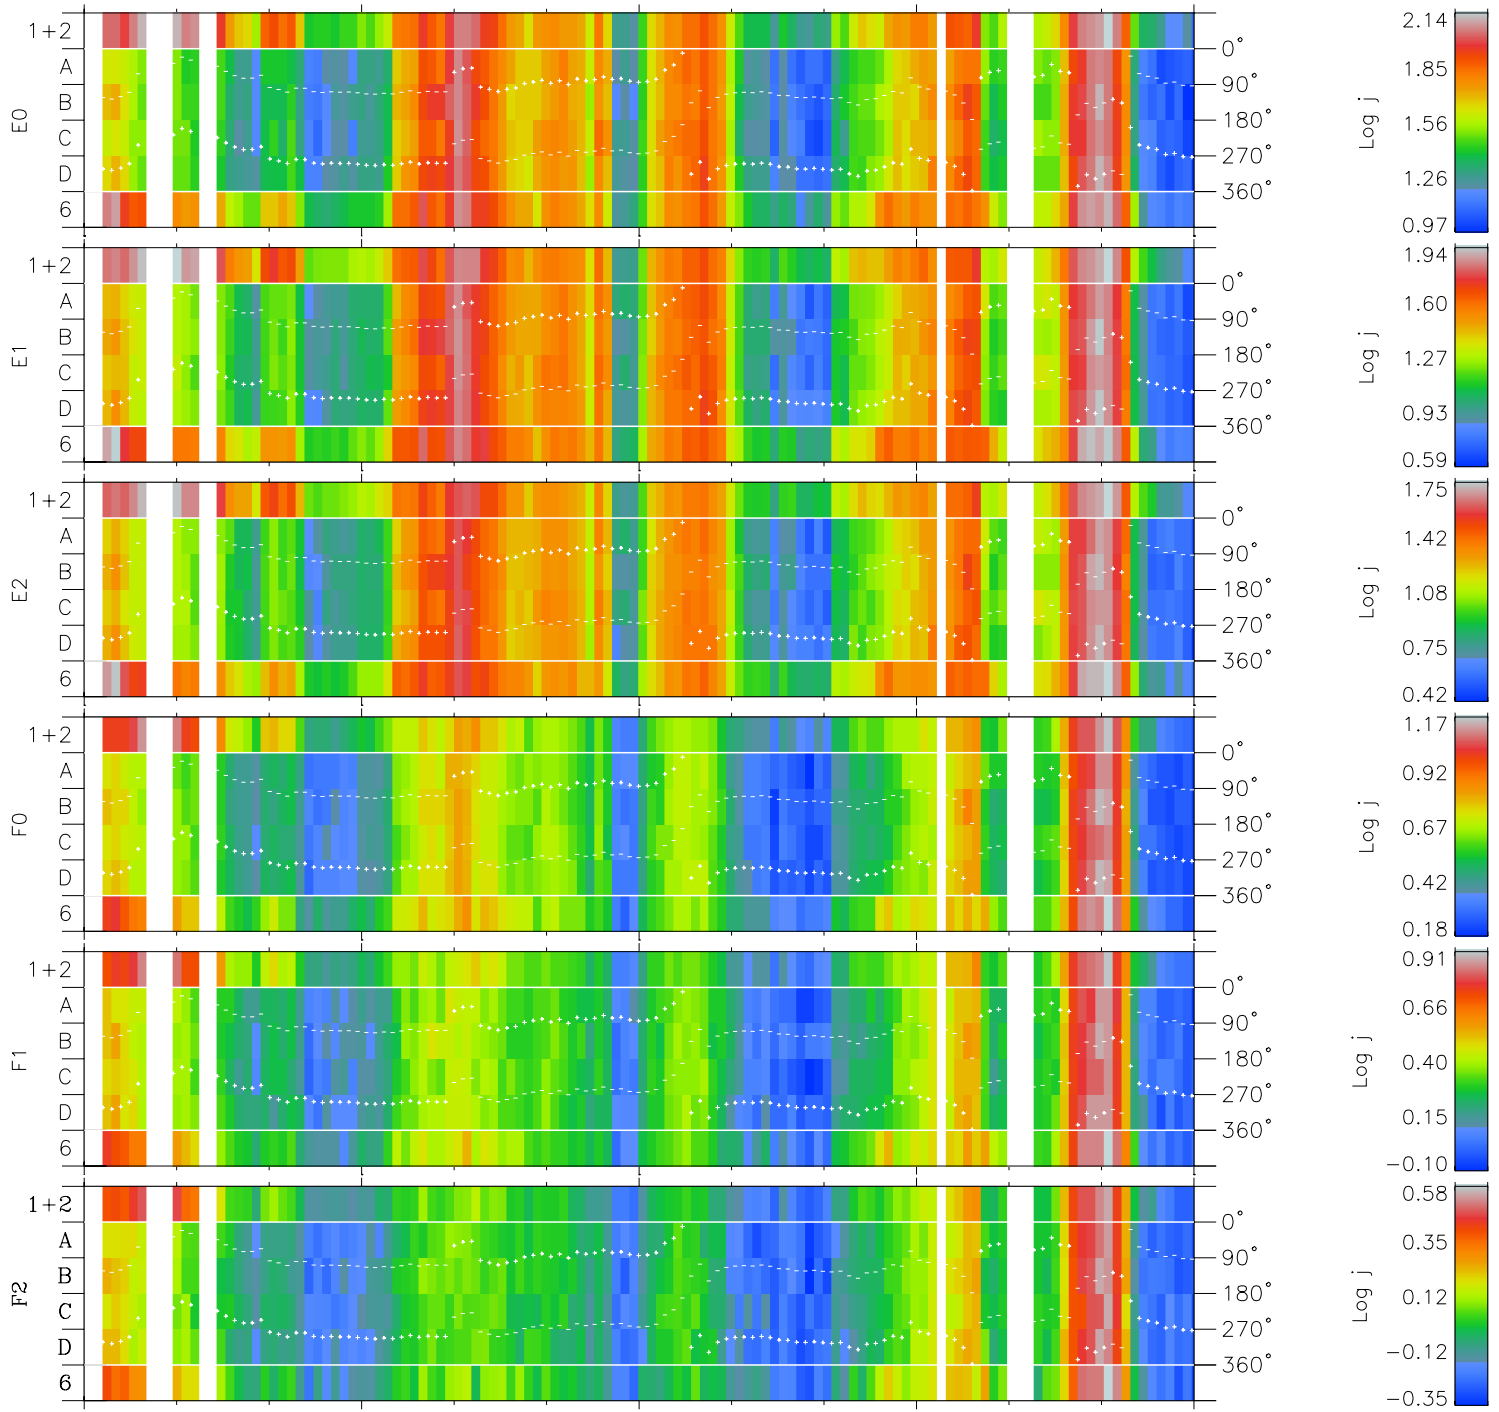

Galileo EPD Real Time Azimuth Anisotropies 98345

Software Version: RTAZIM_FLUX V 1.20
Data Production: 06-03-00
Plot Production: Sun Sep 16 18:13:53 2001
Color File: wondr3
Geofactor File: 1.1

00:00:00 1998-345	345-06	345-12	345-18	00:00:00 1998-346	X JSE(R _j)
+	+	+	+	+	Y JSE(R _j)
-100.60	-101.33	-102.06	-102.77	-103.48	Z JSE(R _j)
42.19	42.02	41.86	41.69	41.51	
2.27	2.30	2.33	2.37	2.40	

- ◇ = Jupiter look direction
- = Corotation look direction