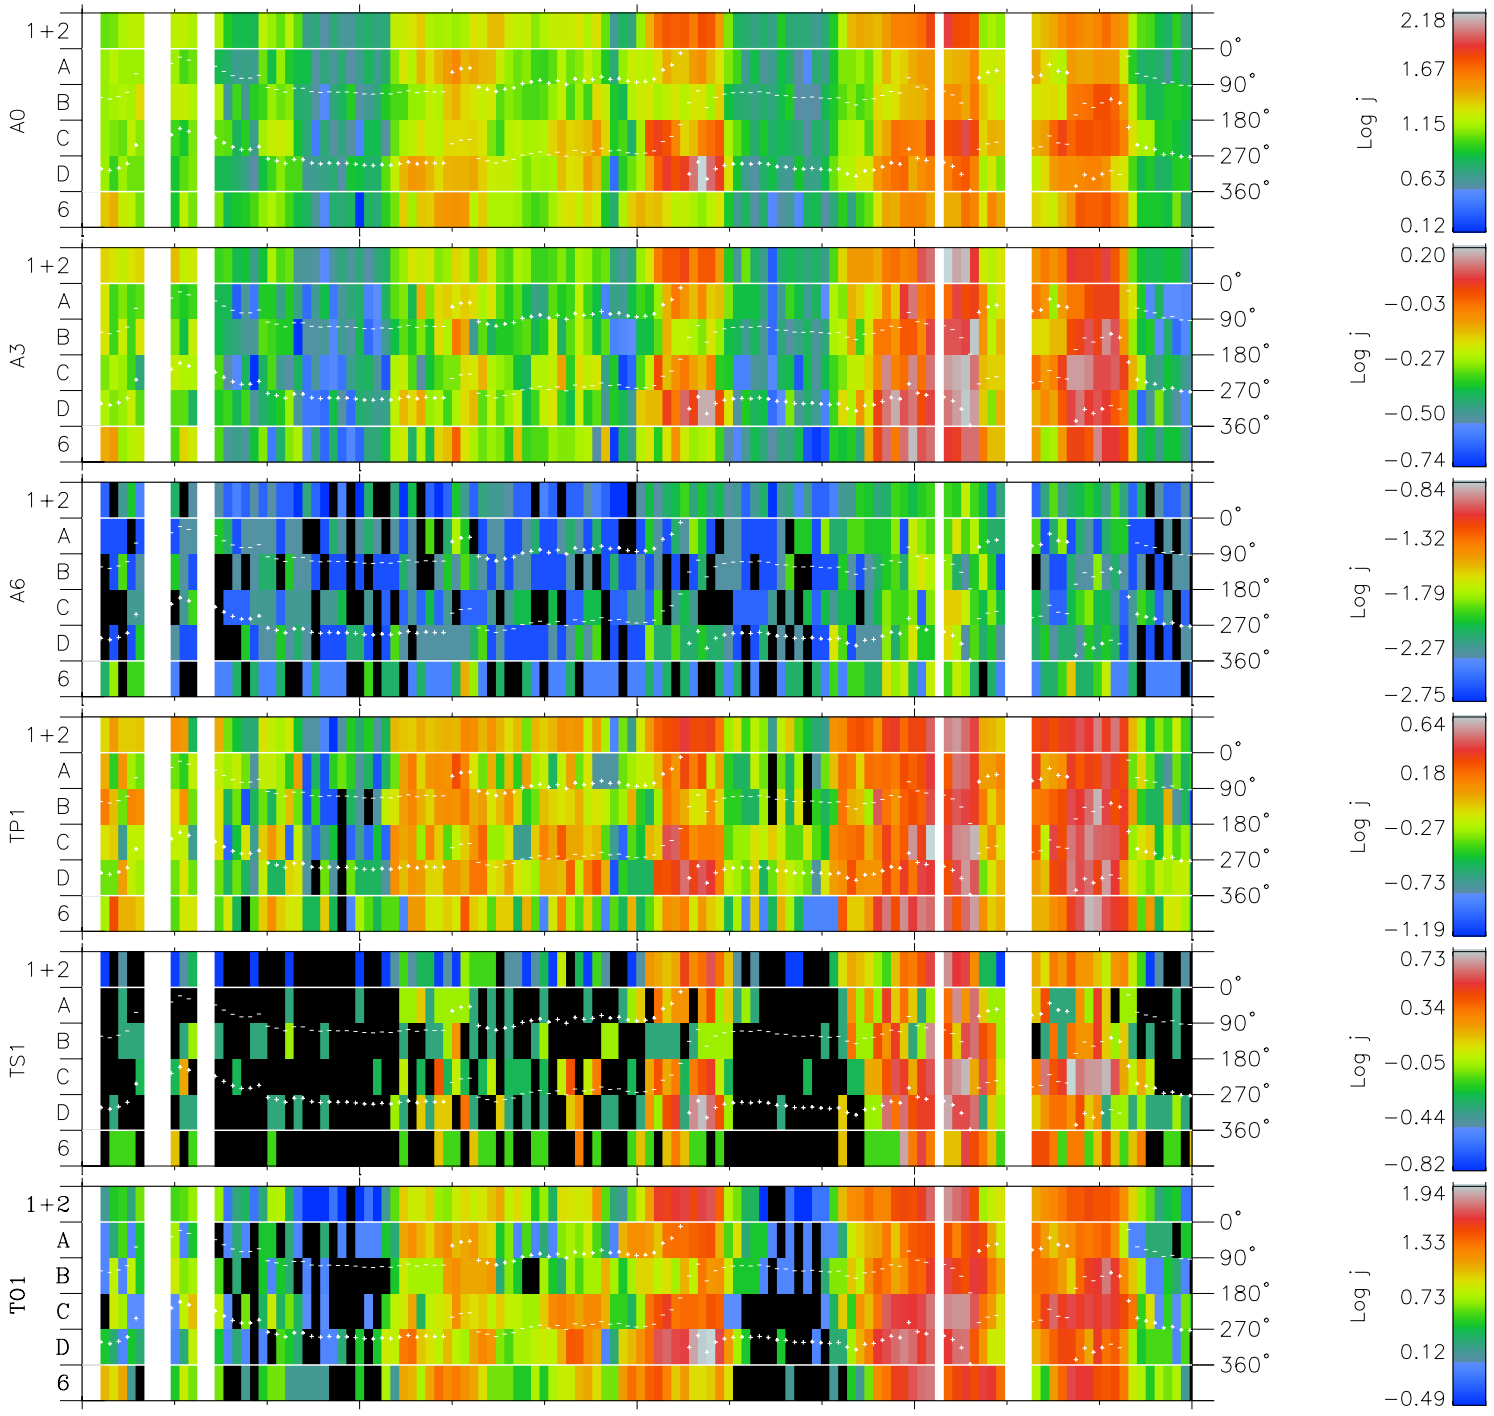

Galileo EPD Real Time Azimuth Anisotropies 98345

Software Version: RTAZIM_FLUX V 1.20
Data Production: 06-03-00
Plot Production: Sun Sep 16 18:13:49 2001
Color File: wondr3
Geofactor File: 1.1

00:00:00 1998-345	345-06	345-12	345-18	00:00:00 1998-346	
+	+	+	+	+	
-100.60	-101.33	-102.06	-102.77	-103.48	X JSE(R _j)
42.19	42.02	41.86	41.69	41.51	Y JSE(R _j)
2.27	2.30	2.33	2.37	2.40	Z JSE(R _j)

- ◇ = Jupiter look direction
- = Corotation look direction