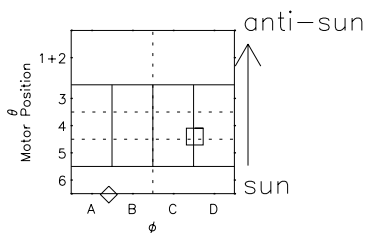

Galileo EPD Real Time R6 Electrons Spectra 98344

Software Version: RTSPEC_R6 V 1.20
 Data Production: 06-03-00
 Plot Production: Sun Sep 16 18:04:39 2001
 Color File: wondr3
 Geofactor File: 1.1

◇ = Jupiter look direction
 □ = Corotation look direction