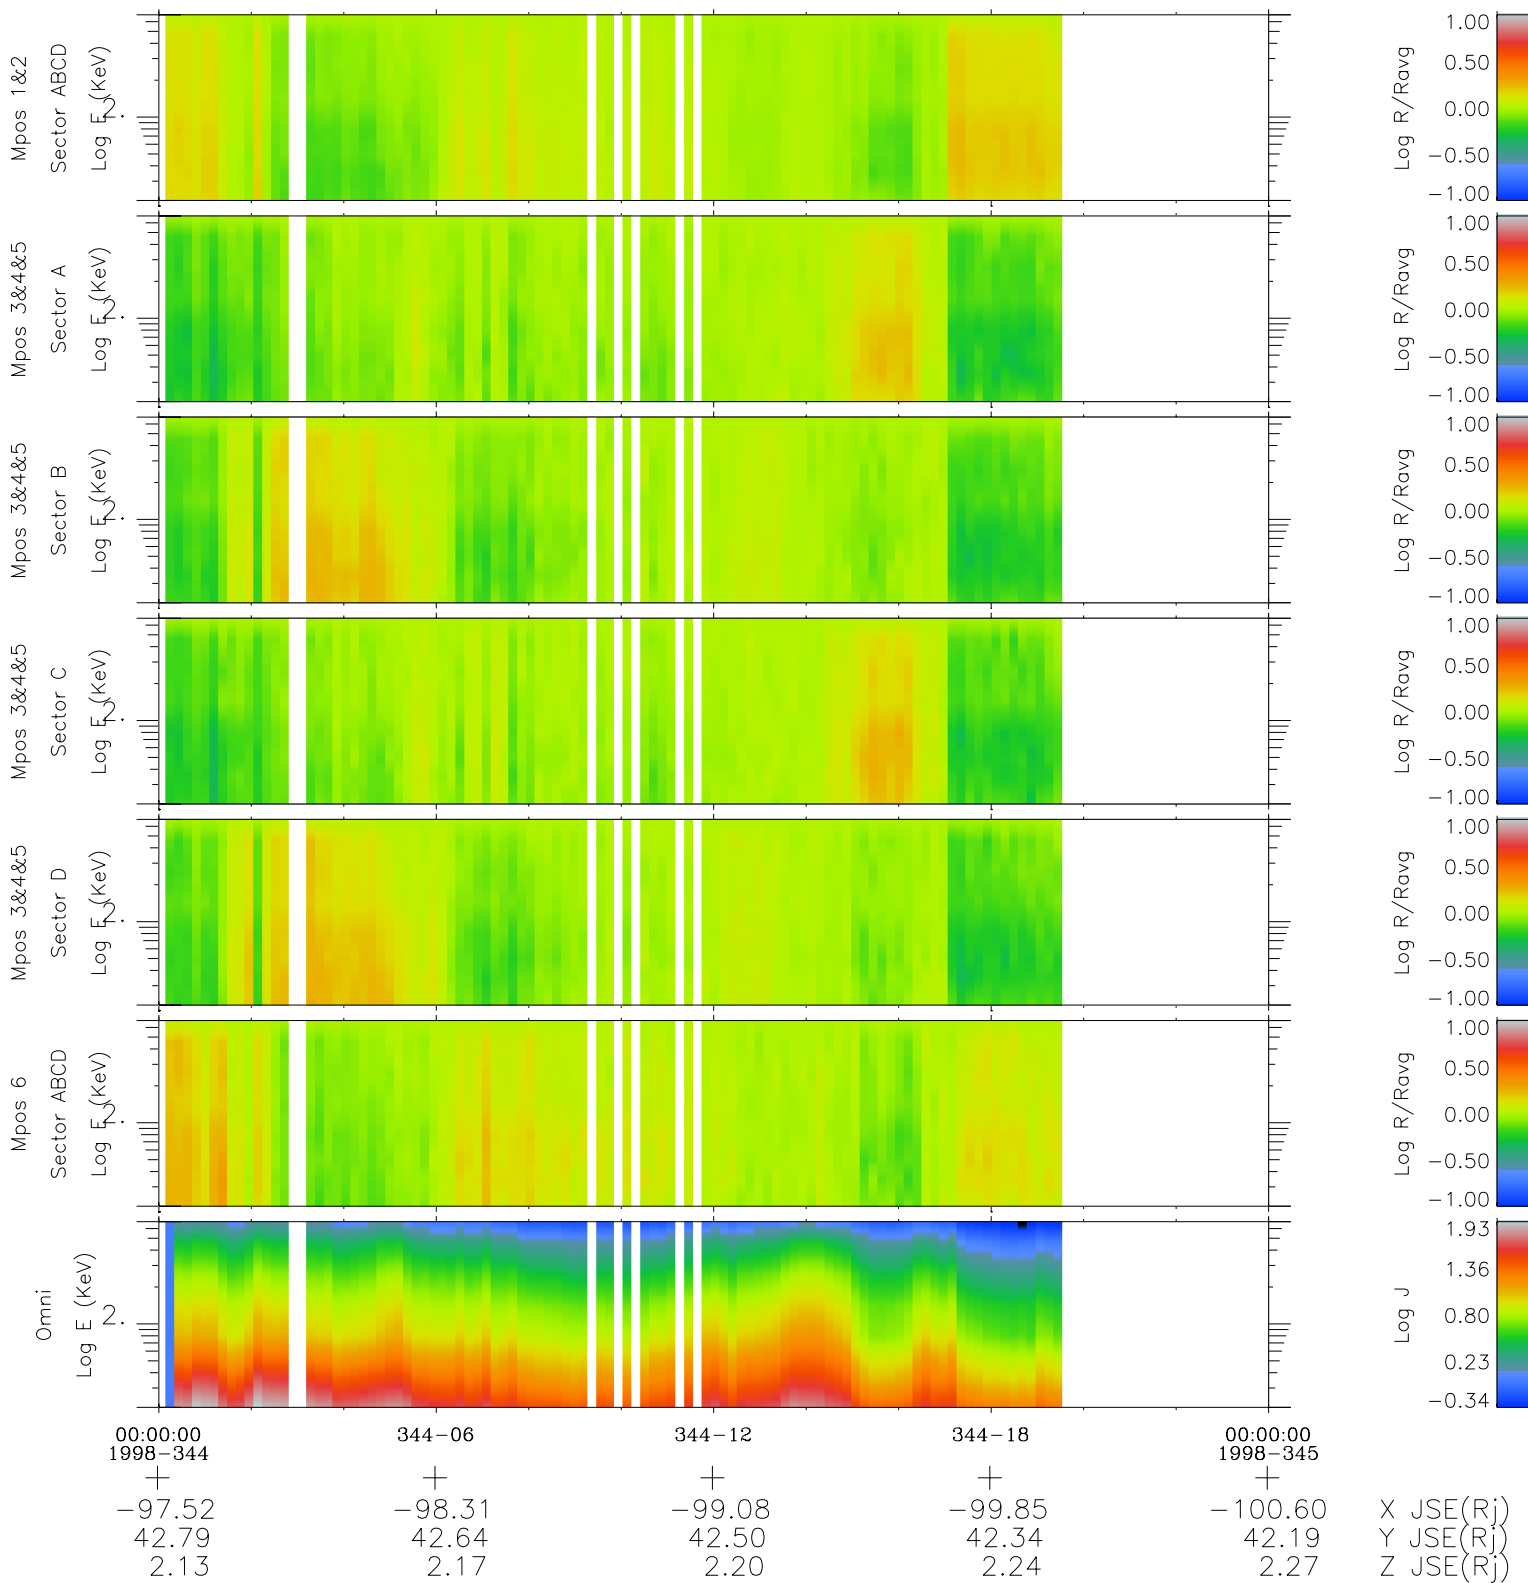

Galileo EPD Real Time R6 Electrons Spectra 98344

Software Version: RTSPEC_R6 V 1.20
 Data Production: 06-03-00
 Plot Production: Sun Sep 16 18:04:39 2001
 Color File: wondr3
 Geofactor File: 1.1

◇ = Jupiter look direction
 □ = Corotation look direction