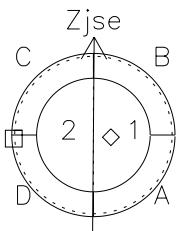

Galileo EPD Real Time R6 Electrons Spectra 98344

Software Version: RTSPEC_R6 V 1.20
 Data Production: 06-03-00
 Plot Production: Sun Sep 16 18:04:39 2001
 Color File: wondr3
 Geofactor File: 1.1

◇ = Jupiter look direction
 □ = Corotation look direction