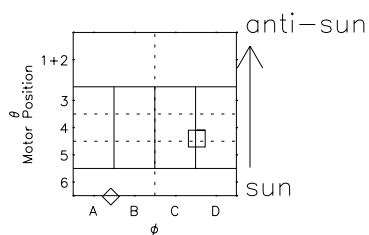

# Galileo EPD Real Time R6 Ions Spectra 98344

Software Version: RTSPEC\_R6 V 1.20  
 Data Production: 06-03-00  
 Plot Production: Sun Sep 16 18:04:34 2001  
 Color File: wondr3  
 Geofactor File: 1.1

- ◇ = Jupiter look direction
- = Corotation look direction