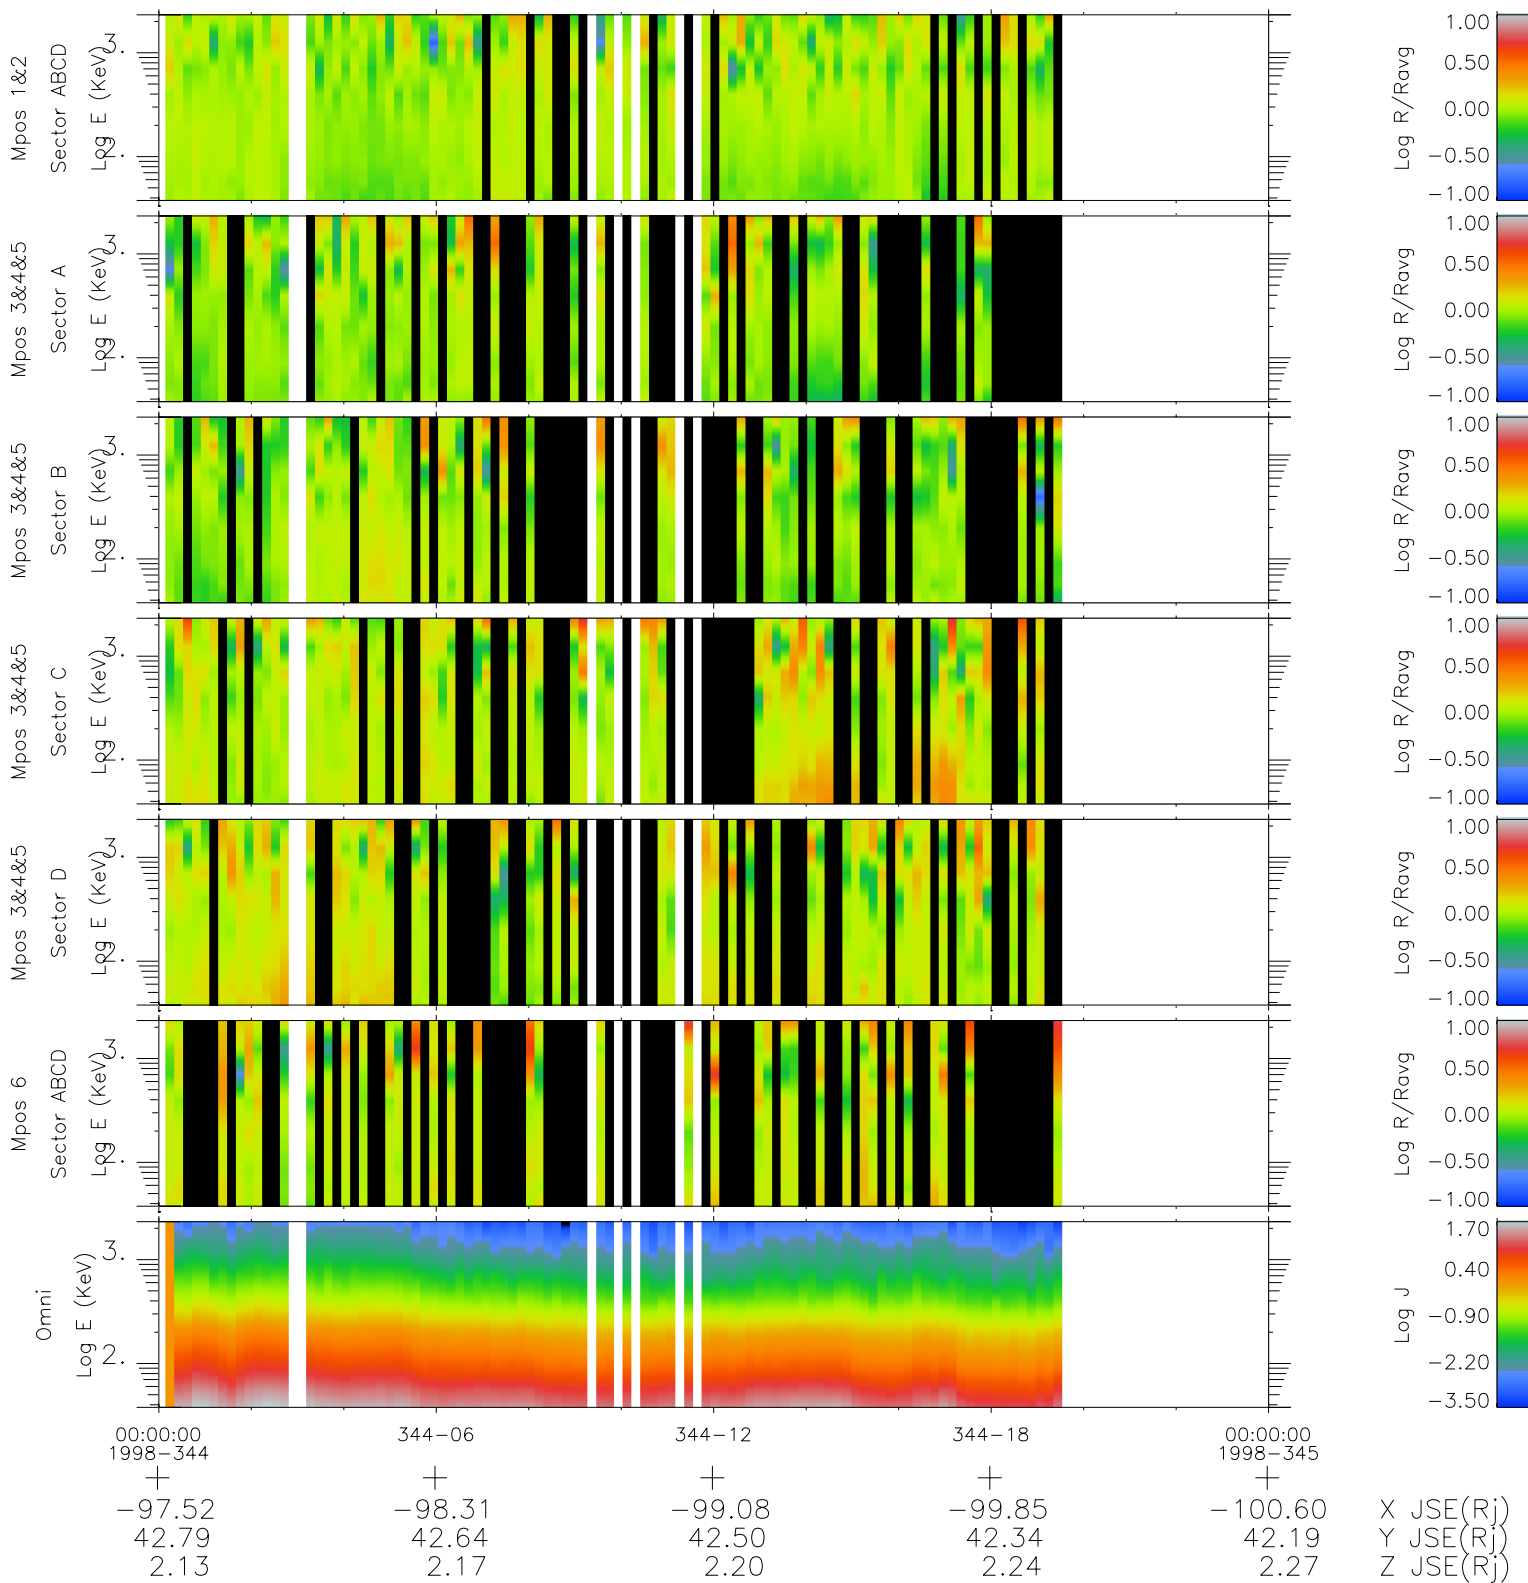

# Galileo EPD Real Time R6 Ions Spectra 98344

Software Version: RTSPEC\_R6 V 1.20  
 Data Production: 06-03-00  
 Plot Production: Sun Sep 16 18:04:34 2001  
 Color File: wondr3  
 Geofactor File: 1.1

- ◇ = Jupiter look direction
- = Corotation look direction