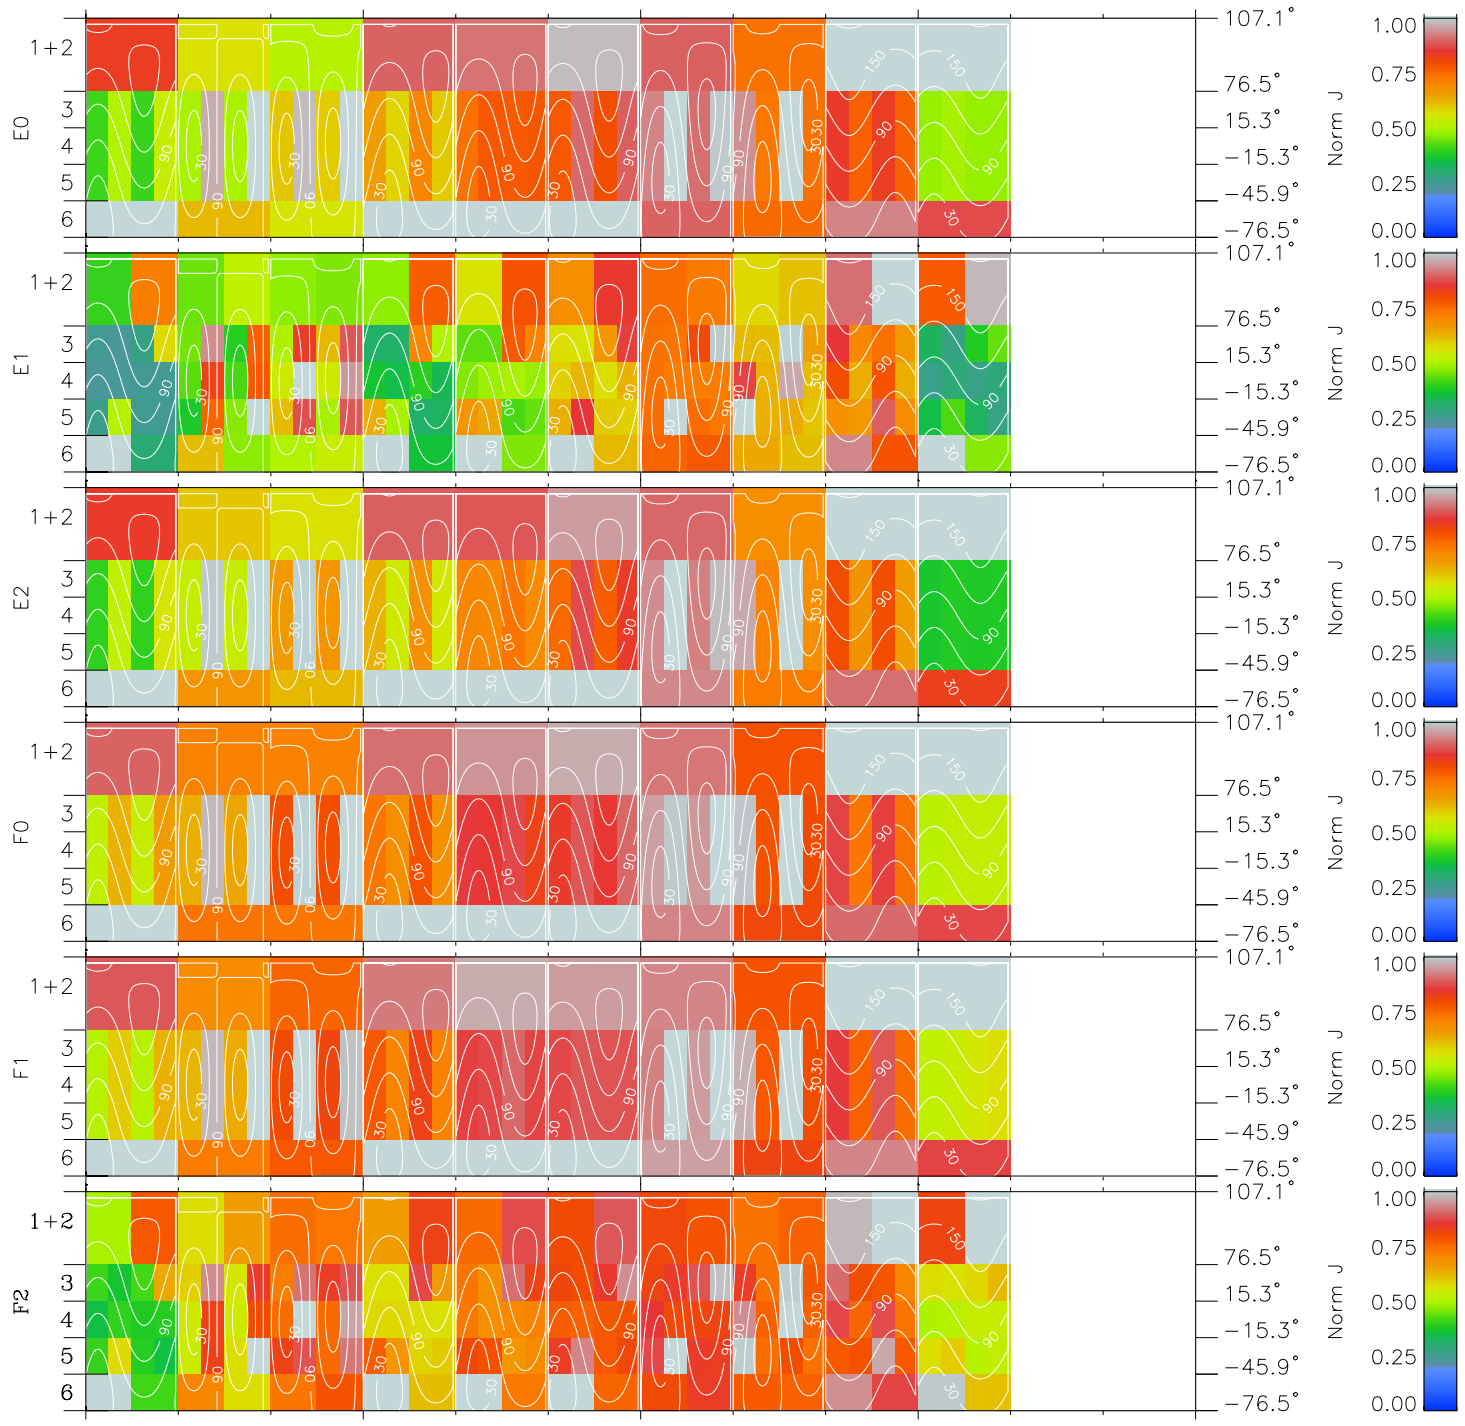

Galileo EPD Real Time All-Sky Anisotropies 98344

Software Version: RTSKY_NORM V 1.20
 Data Production: 06-03-00
 Plot Production: Sun Sep 16 18:05:20 2001
 Color File: wondr3
 Geofactor File: 1.1

00:00:00 1998-344	344-06	344-12	344-18	00:00:00 1998-345	X JSE(R _j)	Y JSE(R _j)	Z JSE(R _j)
+ -97.52 42.79 2.13	+ -98.31 42.64 2.17	+ -99.08 42.50 2.20	+ -99.85 42.34 2.24	+ -100.60 42.19 2.27			

- ◇ = Jupiter look direction
- = Corotation look direction