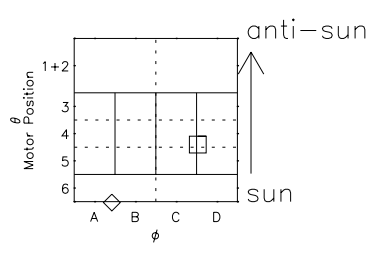

Galileo EPD Real Time All-Sky Anisotropies 98344

Software Version: RTSKY_NORM V 1.20
 Data Production: 06-03-00
 Plot Production: Sun Sep 16 18:05:20 2001
 Color File: wondr3
 Geofactor File: 1.1

00:00:00 1998-344	344-06	344-12	344-18	00:00:00 1998-345	X JSE(R _j)	Y JSE(R _j)	Z JSE(R _j)
+ -97.52 42.79 2.13	+ -98.31 42.64 2.17	+ -99.08 42.50 2.20	+ -99.85 42.34 2.24	+ -100.60 42.19 2.27			

- ◇ = Jupiter look direction
- = Corotation look direction