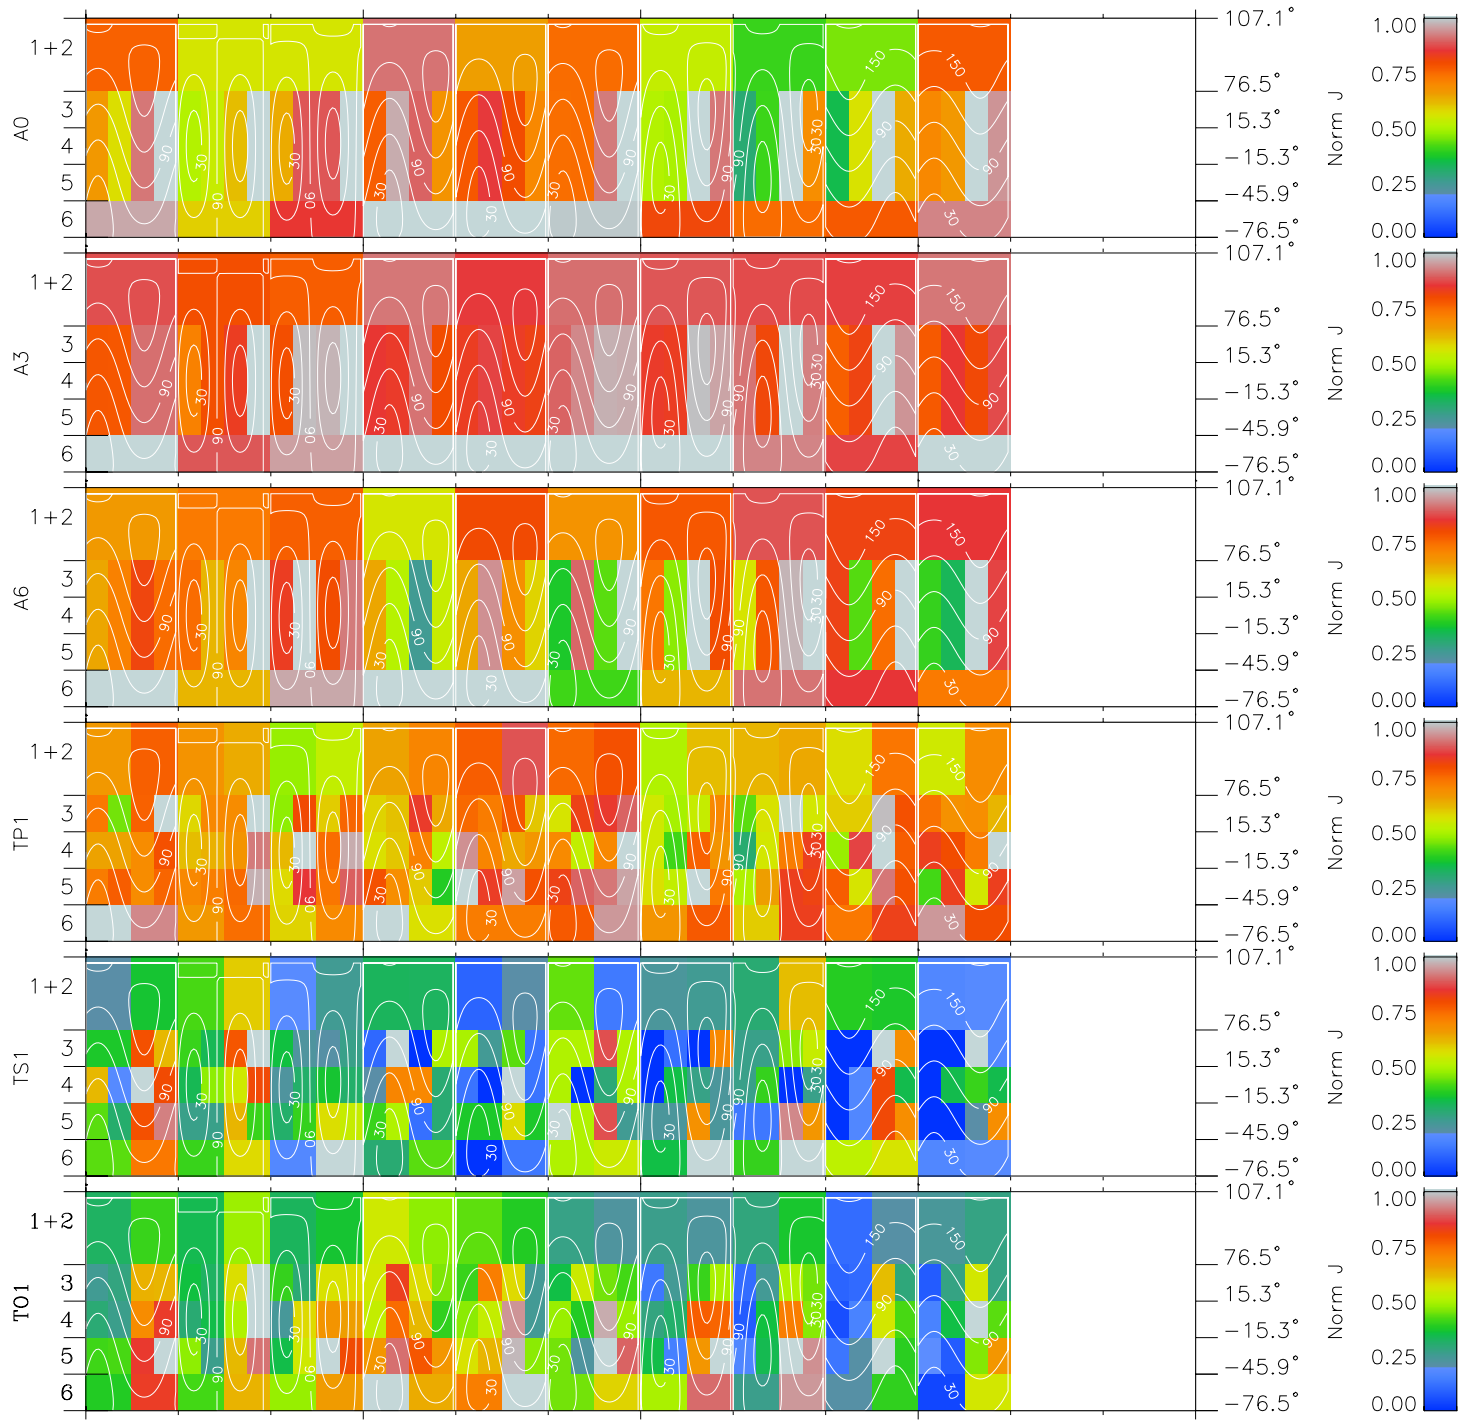

Galileo EPD Real Time All-Sky Anisotropies 98344

Software Version: RTSKY_NORM V 1.20
 Data Production: 06-03-00
 Plot Production: Sun Sep 16 18:05:15 2001
 Color File: wondr3
 Geofactor File: 1.1

00:00:00 1998-344	344-06	344-12	344-18	00:00:00 1998-345	X JSE(R _j)
+	+	+	+	+	Y JSE(R _j)
-97.52	-98.31	-99.08	-99.85	-100.60	Z JSE(R _j)
42.79	42.64	42.50	42.34	42.19	
2.13	2.17	2.20	2.24	2.27	

- ◇ = Jupiter look direction
- = Corotation look direction