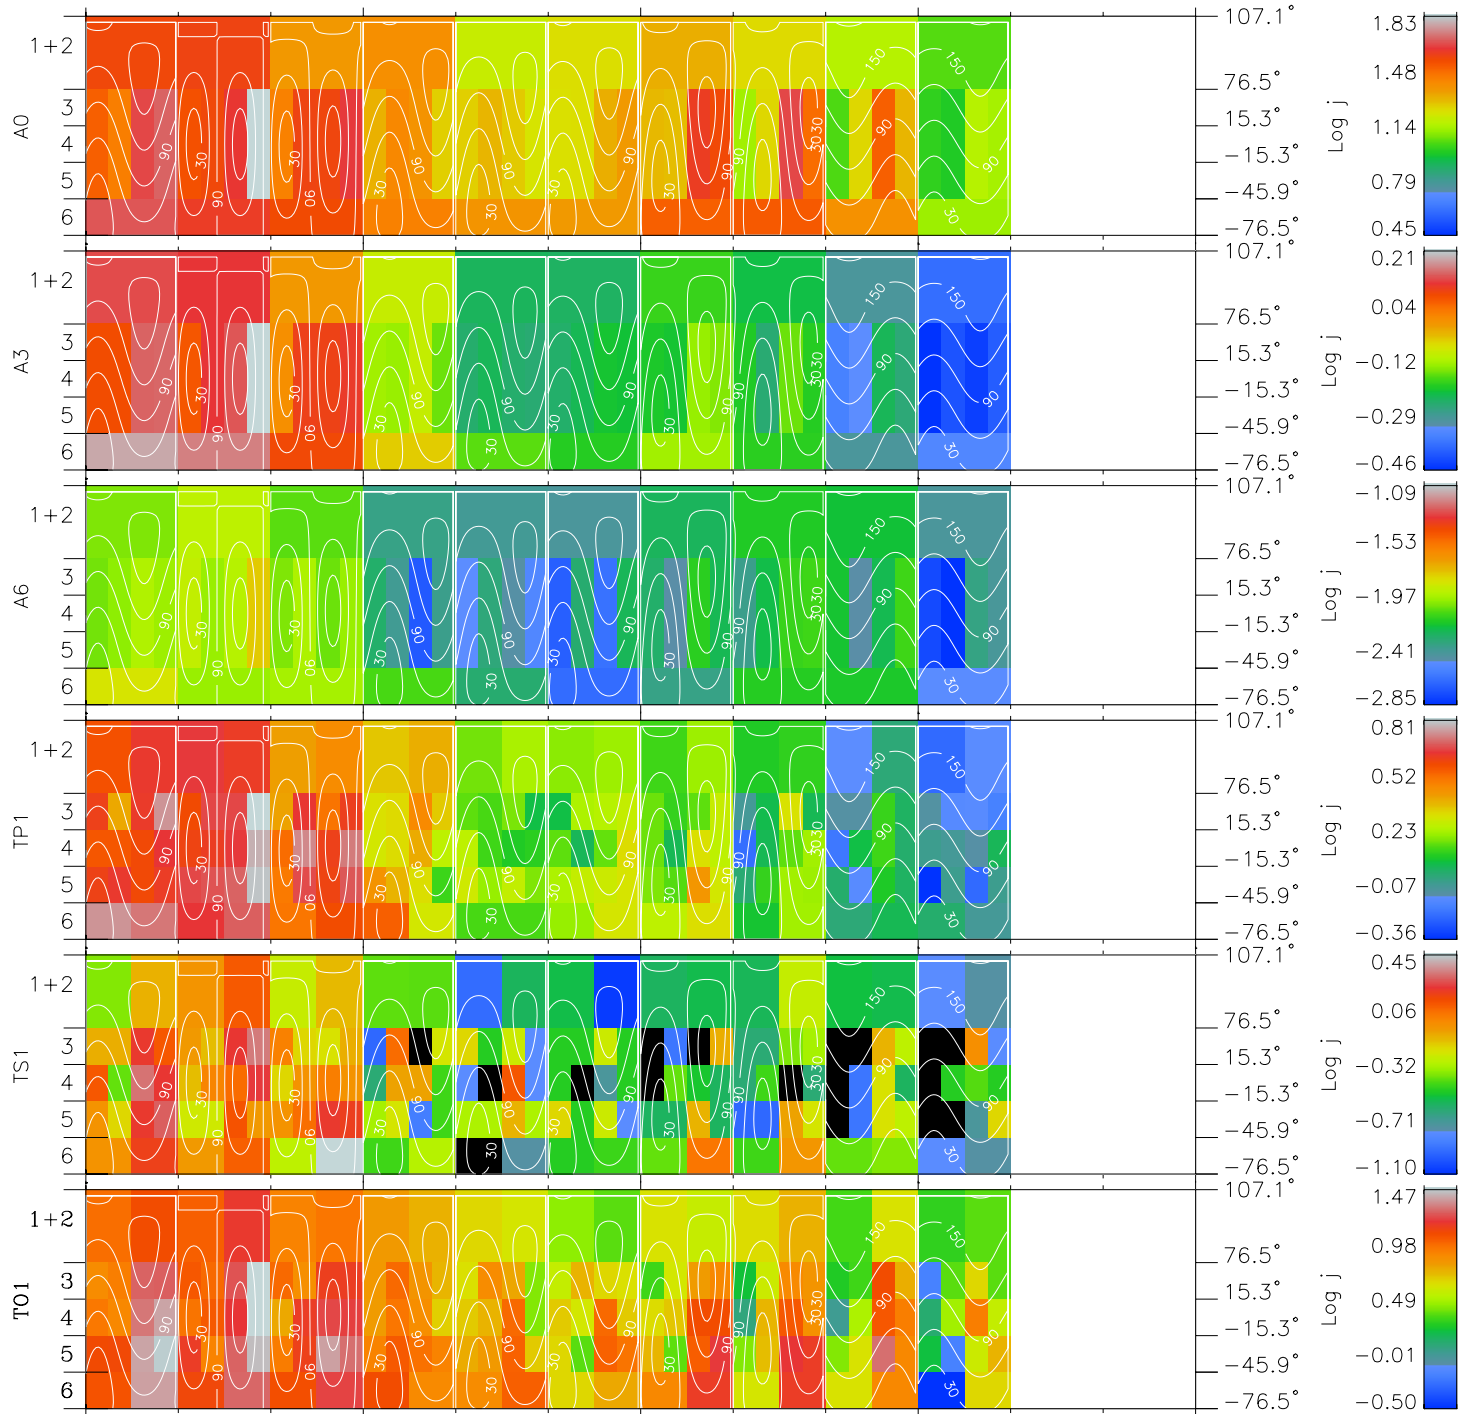

Galileo EPD Real Time All-Sky Anisotropies 98344

Software Version: RTSKY_FLUX V 1.20
 Data Production: 06-03-00
 Plot Production: Sun Sep 16 18:05:03 2001
 Color File: wondr3
 Geofactor File: 1.1

00:00:00 1998-344	344-06	344-12	344-18	00:00:00 1998-345	X JSE(R _j)
+ -97.52 42.79 2.13	+ -98.31 42.64 2.17	+ -99.08 42.50 2.20	+ -99.85 42.34 2.24	+ -100.60 42.19 2.27	Y JSE(R _j)
					Z JSE(R _j)

- ◇ = Jupiter look direction
- = Corotation look direction