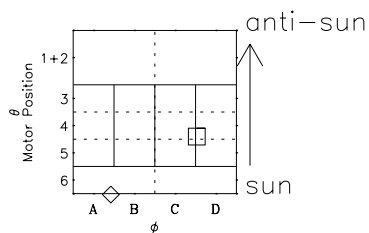

Galileo EPD Real-Time Omni 98344

Software Version: RTLINE_OMNI V 1.20
Data Production: 06-03-00
Plot Production: Sun Sep 16 18:06:19 2001

- ◇ = Jupiter look direction
- = Corotation look direction