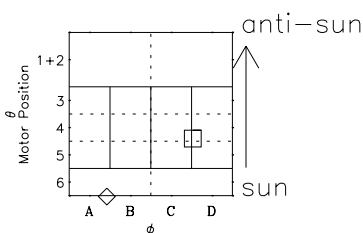

# Galileo EPD Real-Time Six-Sector 98344

Software Version: RTLINE\_R6 V 1.20  
Data Production: 06-03-00  
Plot Production: Sun Sep 16 18:06:25 2001

$\diamond$  = Jupiter look direction  
 $\square$  = Corotation look direction