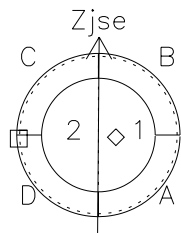

# Galileo EPD Real-Time Six-Sector 98344

Software Version: RTLINE\_R6 V 1.20  
Data Production: 06-03-00  
Plot Production: Sun Sep 16 18:06:25 2001

$\diamond$  = Jupiter look direction  
 $\square$  = Corotation look direction