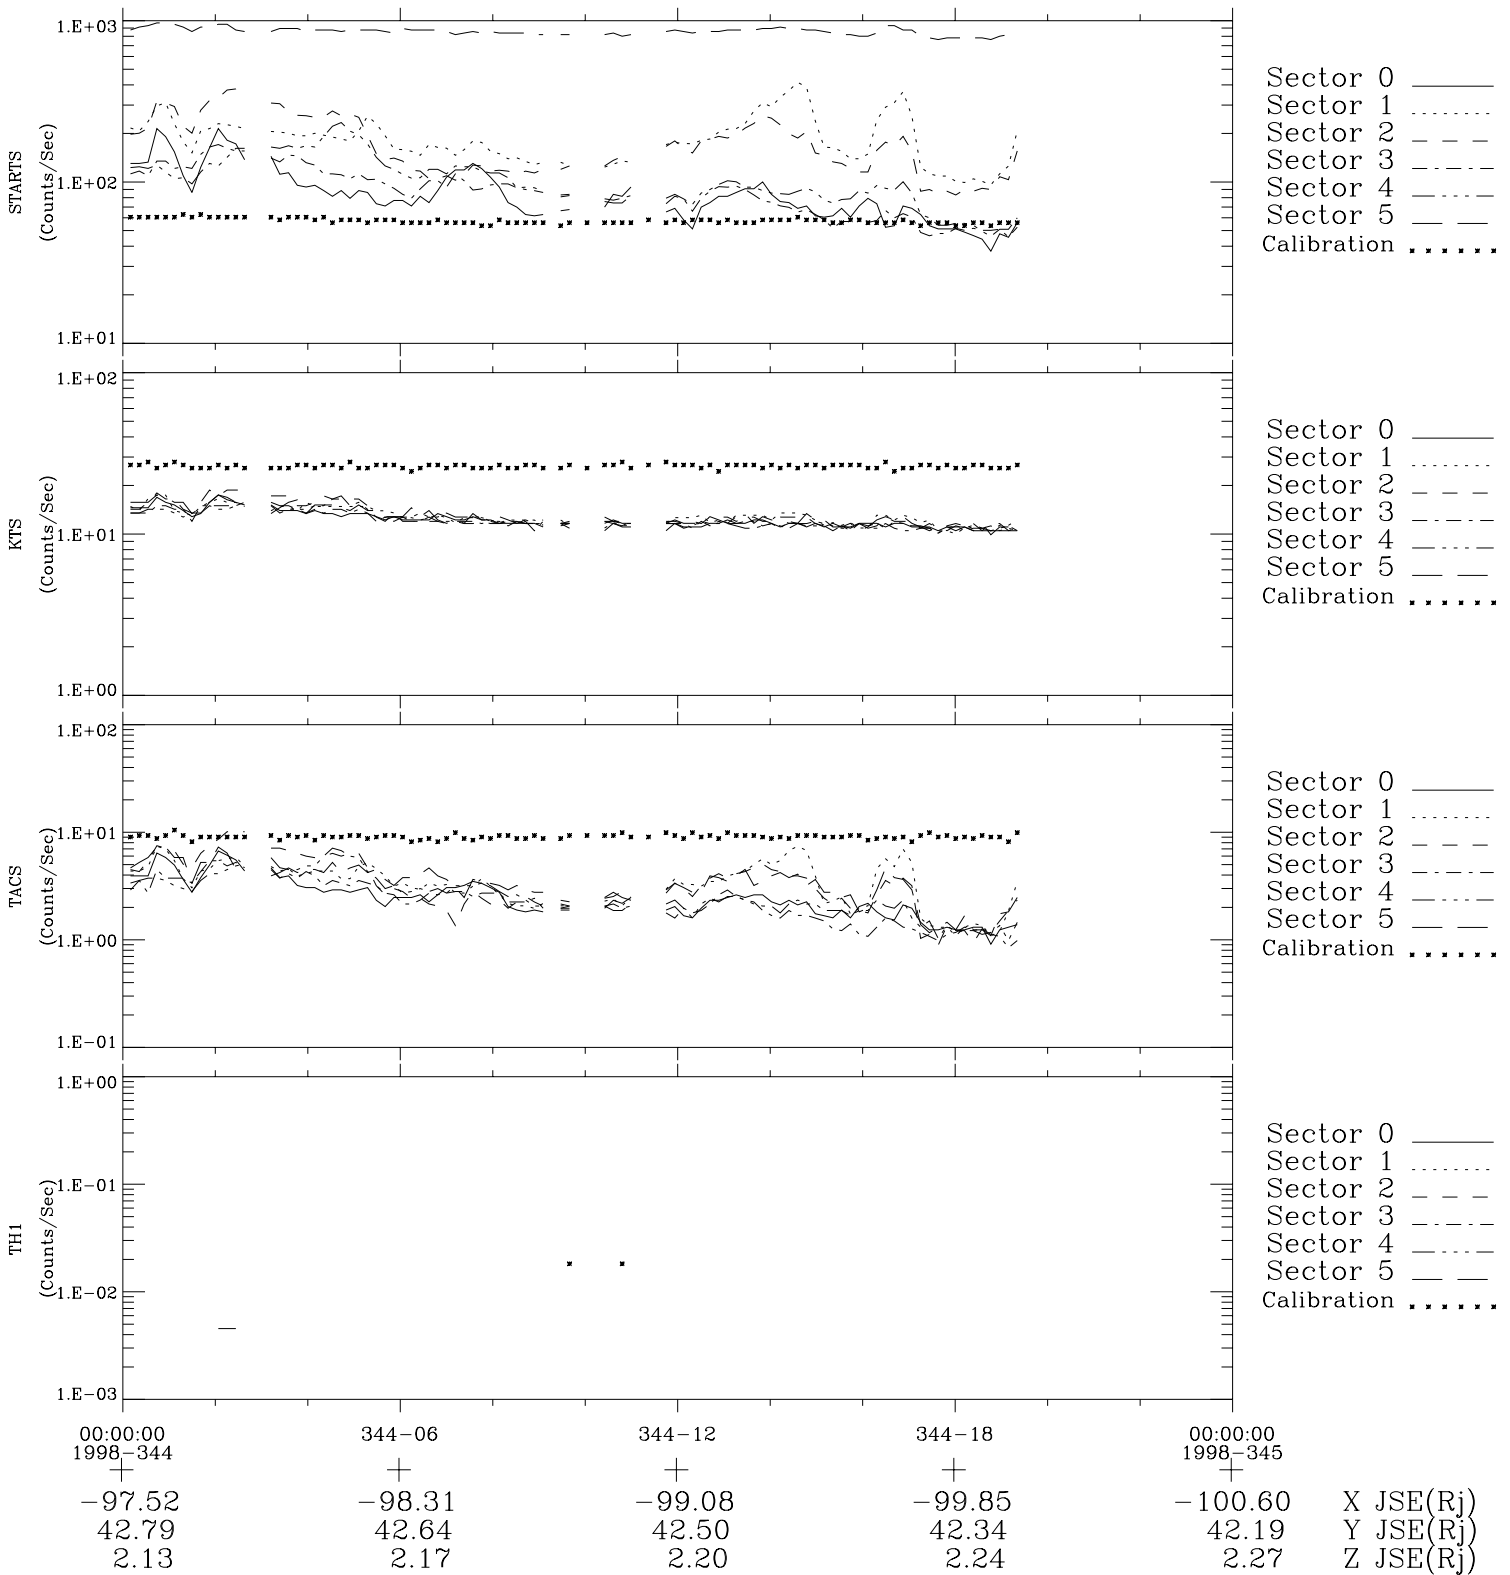

# Galileo EPD Real-Time Six-Sector 98344

Software Version: RTLINE\_R6 V 1.20  
Data Production: 06-03-00  
Plot Production: Sun Sep 16 18:06:25 2001

$\diamond$  = Jupiter look direction  
 $\square$  = Corotation look direction