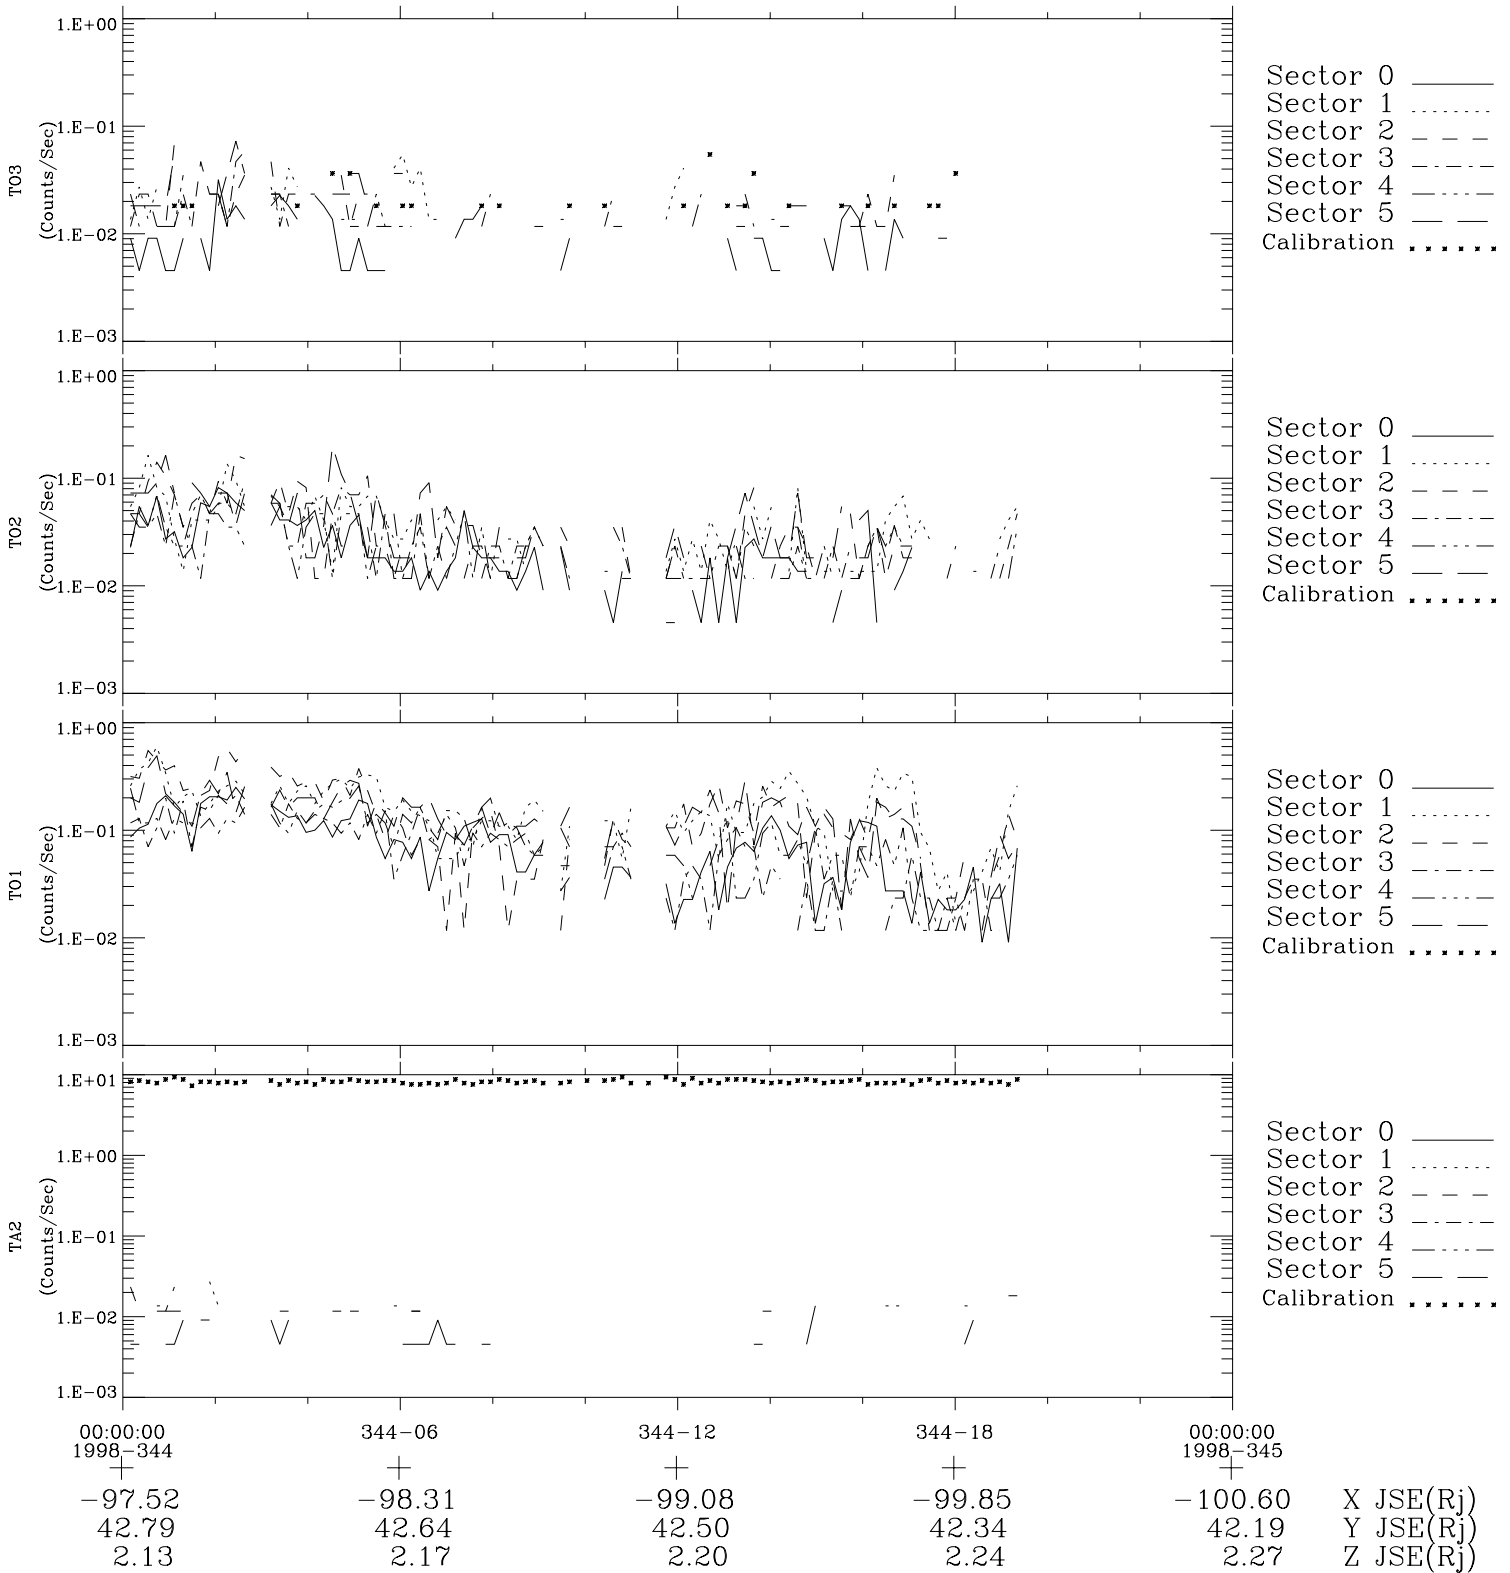

# Galileo EPD Real-Time Six-Sector 98344

Software Version: RTLINE\_R6 V 1.20  
Data Production: 06-03-00  
Plot Production: Sun Sep 16 18:06:24 2001

◇ = Jupiter look direction  
□ = Corotation look direction