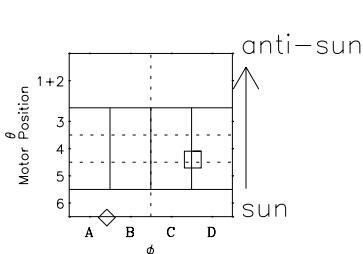

# Galileo EPD Real-Time Six-Sector 98344

Software Version: RTLINE\_R6 V 1.20  
Data Production: 06-03-00  
Plot Production: Sun Sep 16 18:06:24 2001

◇ = Jupiter look direction  
□ = Corotation look direction