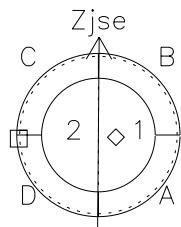

# Galileo EPD Real-Time Six-Sector 98344

Software Version: RTLINE\_R6 V 1.20  
Data Production: 06-03-00  
Plot Production: Sun Sep 16 18:06:24 2001

◇ = Jupiter look direction  
□ = Corotation look direction