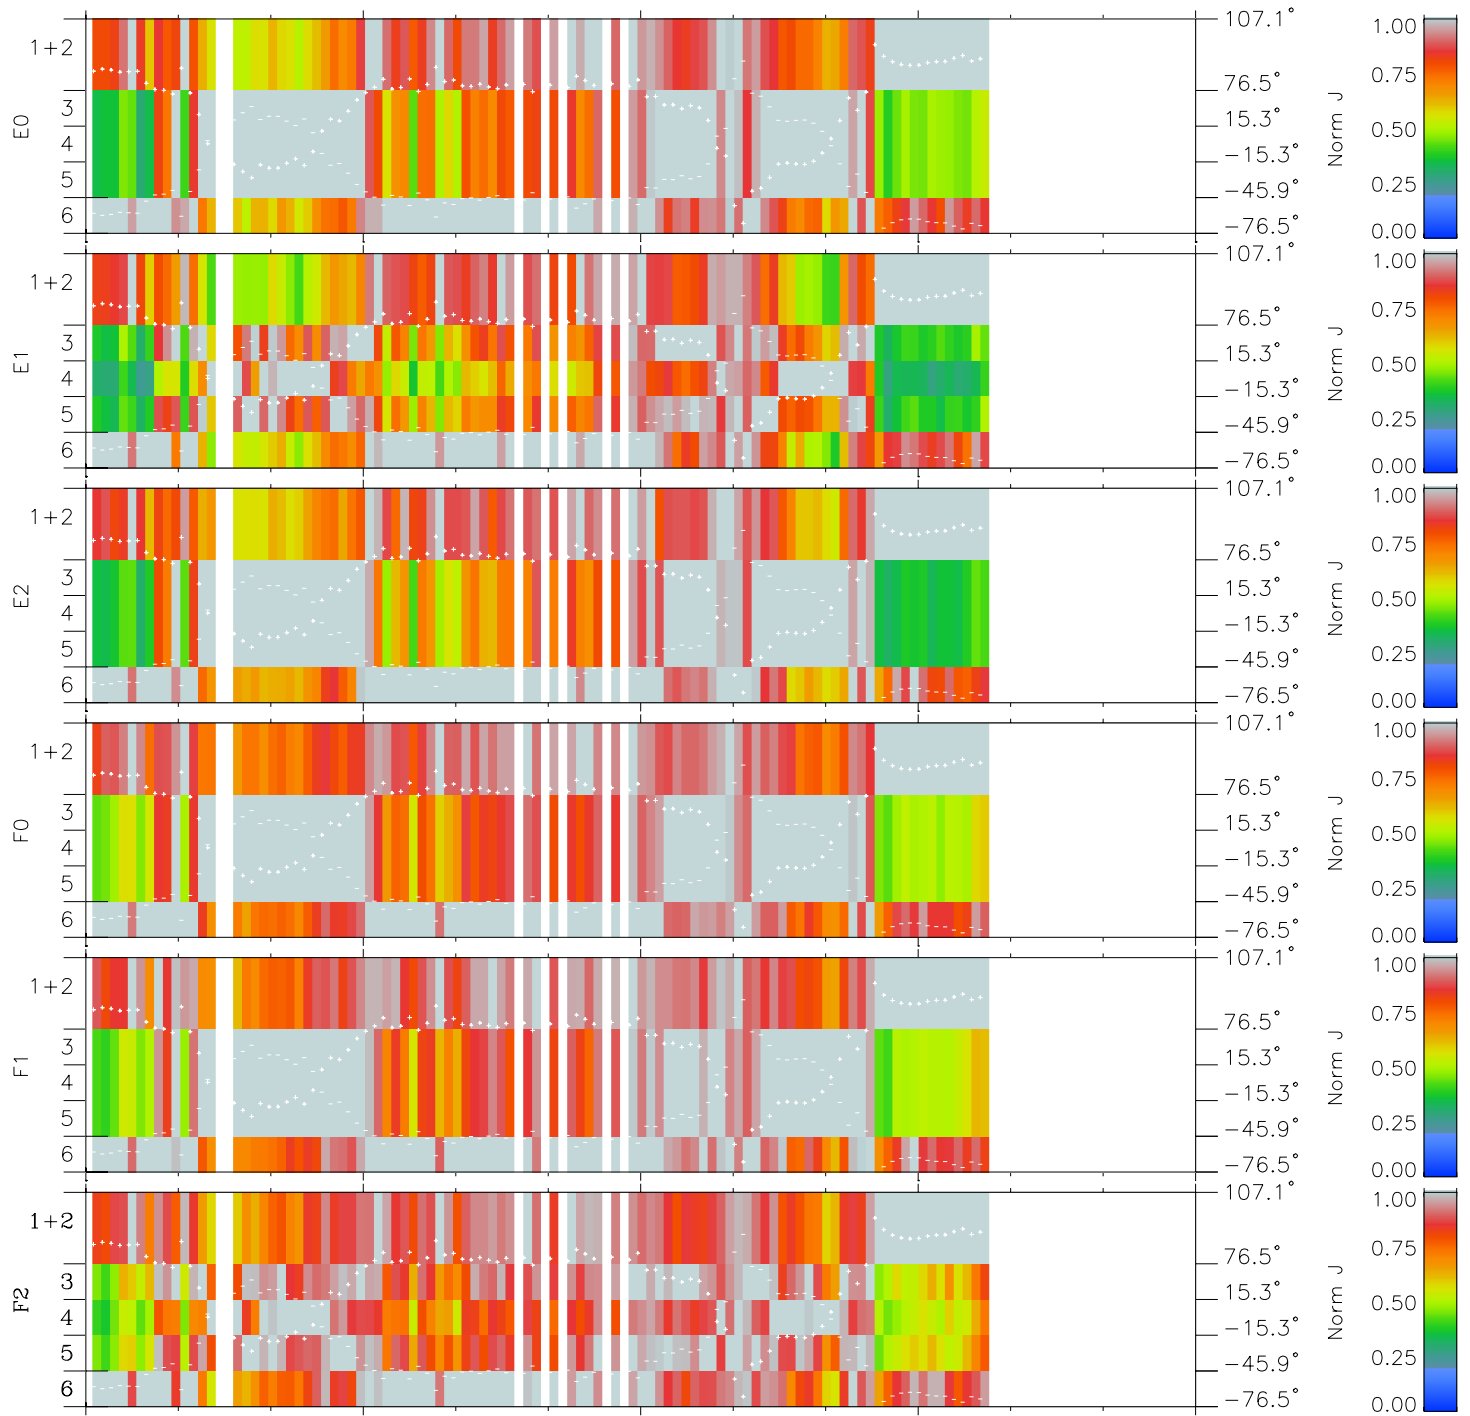

# Galileo EPD Real Elevation Anisotropies 98344

Software Version: RTELEV\_NORM V 1.20  
Data Production: 06-03-00  
Plot Production: Sun Sep 16 18:05:48 2001  
Color File: wondr3  
Geofactor File: 1.1

00:00:00 1998-344	344-06	344-12	344-18	00:00:00 1998-345	
+	+	+	+	+	X JSE(R <sub>j</sub> )
-97.52	-98.31	-99.08	-99.85	-100.60	Y JSE(R <sub>j</sub> )
42.79	42.64	42.50	42.34	42.19	Z JSE(R <sub>j</sub> )
2.13	2.17	2.20	2.24	2.27	

- ◇ = Jupiter look direction
- = Corotation look direction