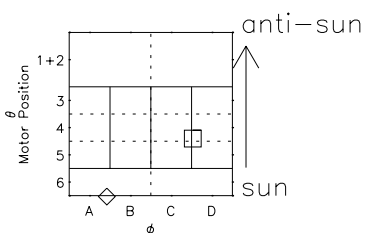

# Galileo EPD Real Elevation Anisotropies 98344

Software Version: RTELEV\_NORM V 1.20  
Data Production: 06-03-00  
Plot Production: Sun Sep 16 18:05:48 2001  
Color File: wondr3  
Geofactor File: 1.1

00:00:00 1998-344	344-06	344-12	344-18	00:00:00 1998-345	
+	+	+	+	+	X JSE(R <sub>j</sub> )
-97.52	-98.31	-99.08	-99.85	-100.60	Y JSE(R <sub>j</sub> )
42.79	42.64	42.50	42.34	42.19	Z JSE(R <sub>j</sub> )
2.13	2.17	2.20	2.24	2.27	

- ◇ = Jupiter look direction
- = Corotation look direction