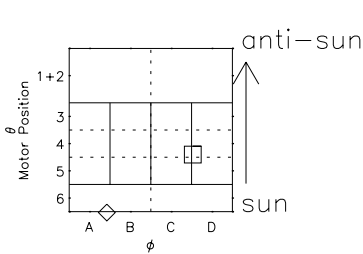

Galileo EPD Real Elevation Anisotropies 98344

Software Version: RTELEV_FLUX V 1.20
 Data Production: 06-03-00
 Plot Production: Sun Sep 16 18:05:39 2001
 Color File: wondr3
 Geofactor File: 1.1

Time	344-06	344-12	344-18	00:00:00 1998-345	
+	+	+	+	+	X JSE(R _j)
-97.52	-98.31	-99.08	-99.85	-100.60	Y JSE(R _j)
42.79	42.64	42.50	42.34	42.19	Z JSE(R _j)
2.13	2.17	2.20	2.24	2.27	

- ◇ = Jupiter look direction
- = Corotation look direction