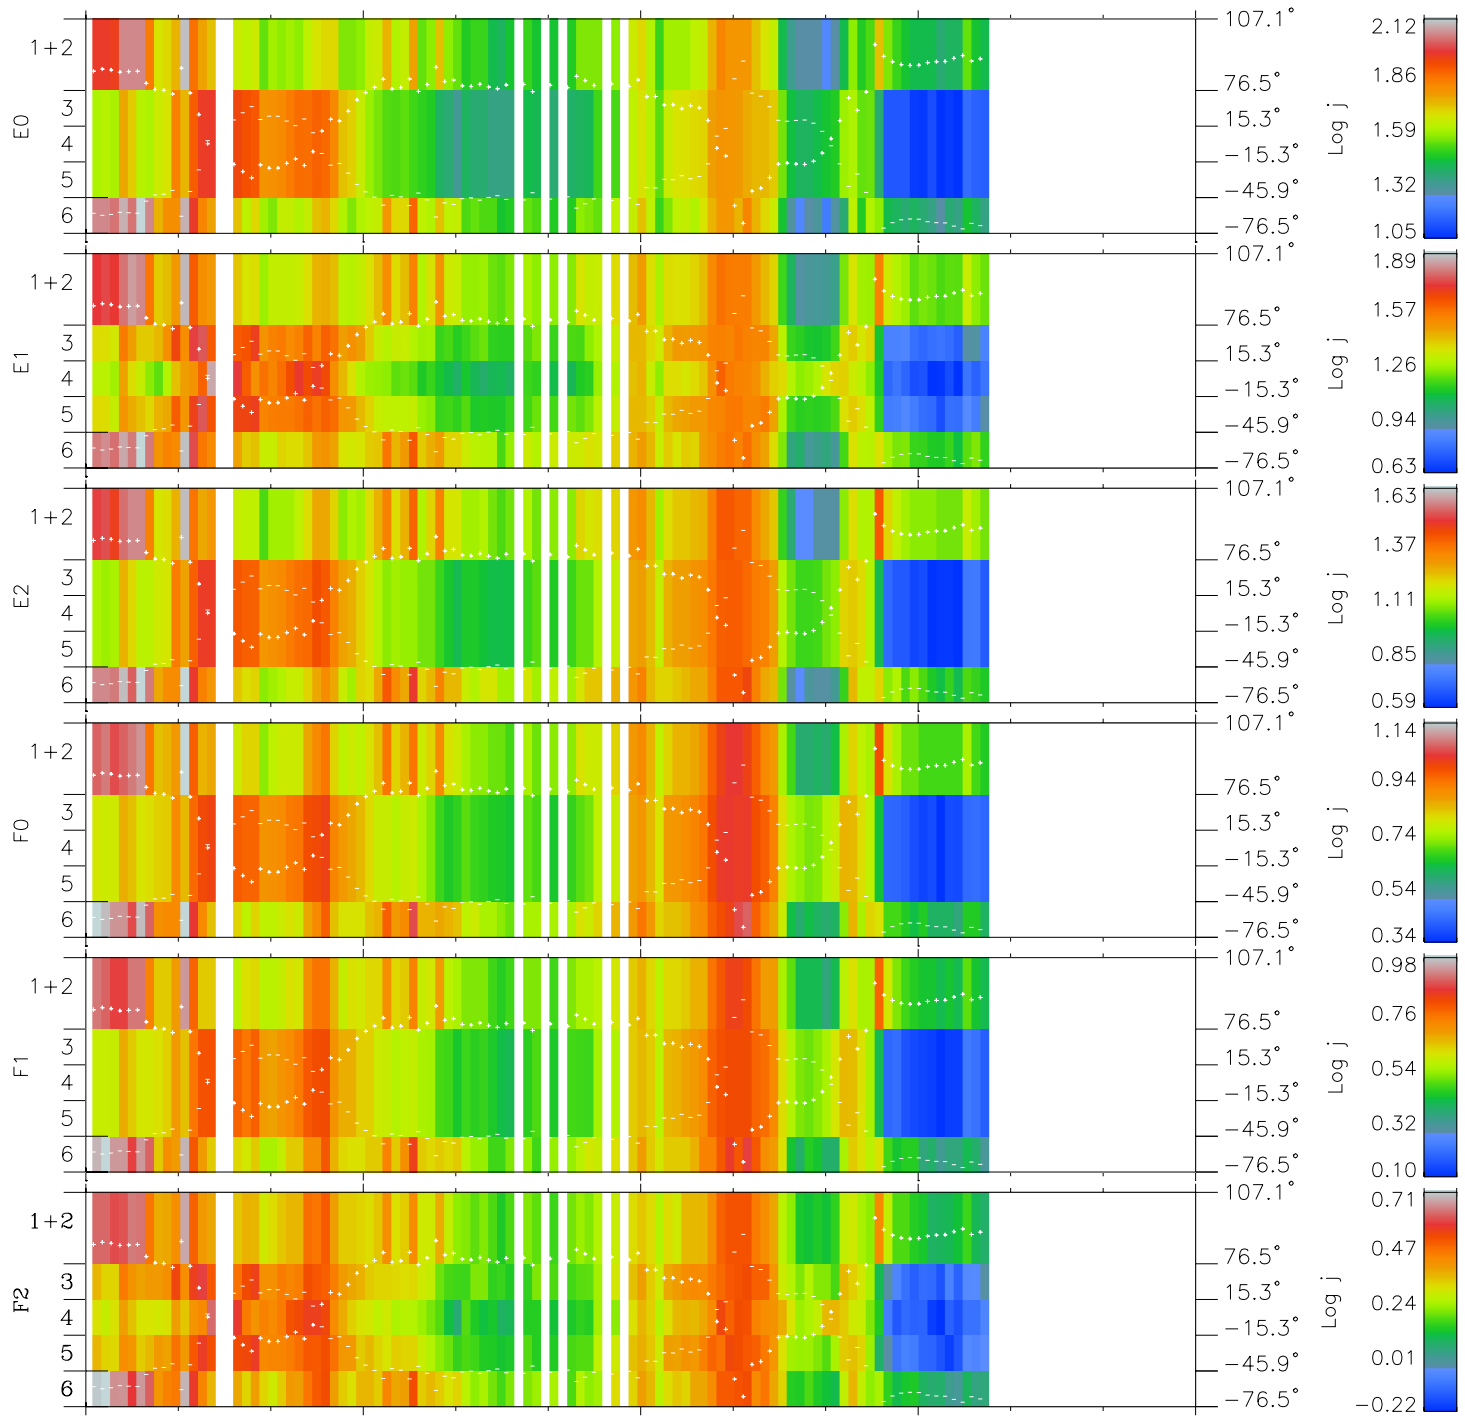

Galileo EPD Real Elevation Anisotropies 98344

Software Version: RTELEV_FLUX V 1.20
 Data Production: 06-03-00
 Plot Production: Sun Sep 16 18:05:39 2001
 Color File: wondr3
 Geofactor File: 1.1

Time	344-06	344-12	344-18	00:00:00 1998-345	
+	+	+	+	+	X JSE(R _j)
-97.52	-98.31	-99.08	-99.85	-100.60	Y JSE(R _j)
42.79	42.64	42.50	42.34	42.19	Z JSE(R _j)
2.13	2.17	2.20	2.24	2.27	

- ◇ = Jupiter look direction
- = Corotation look direction