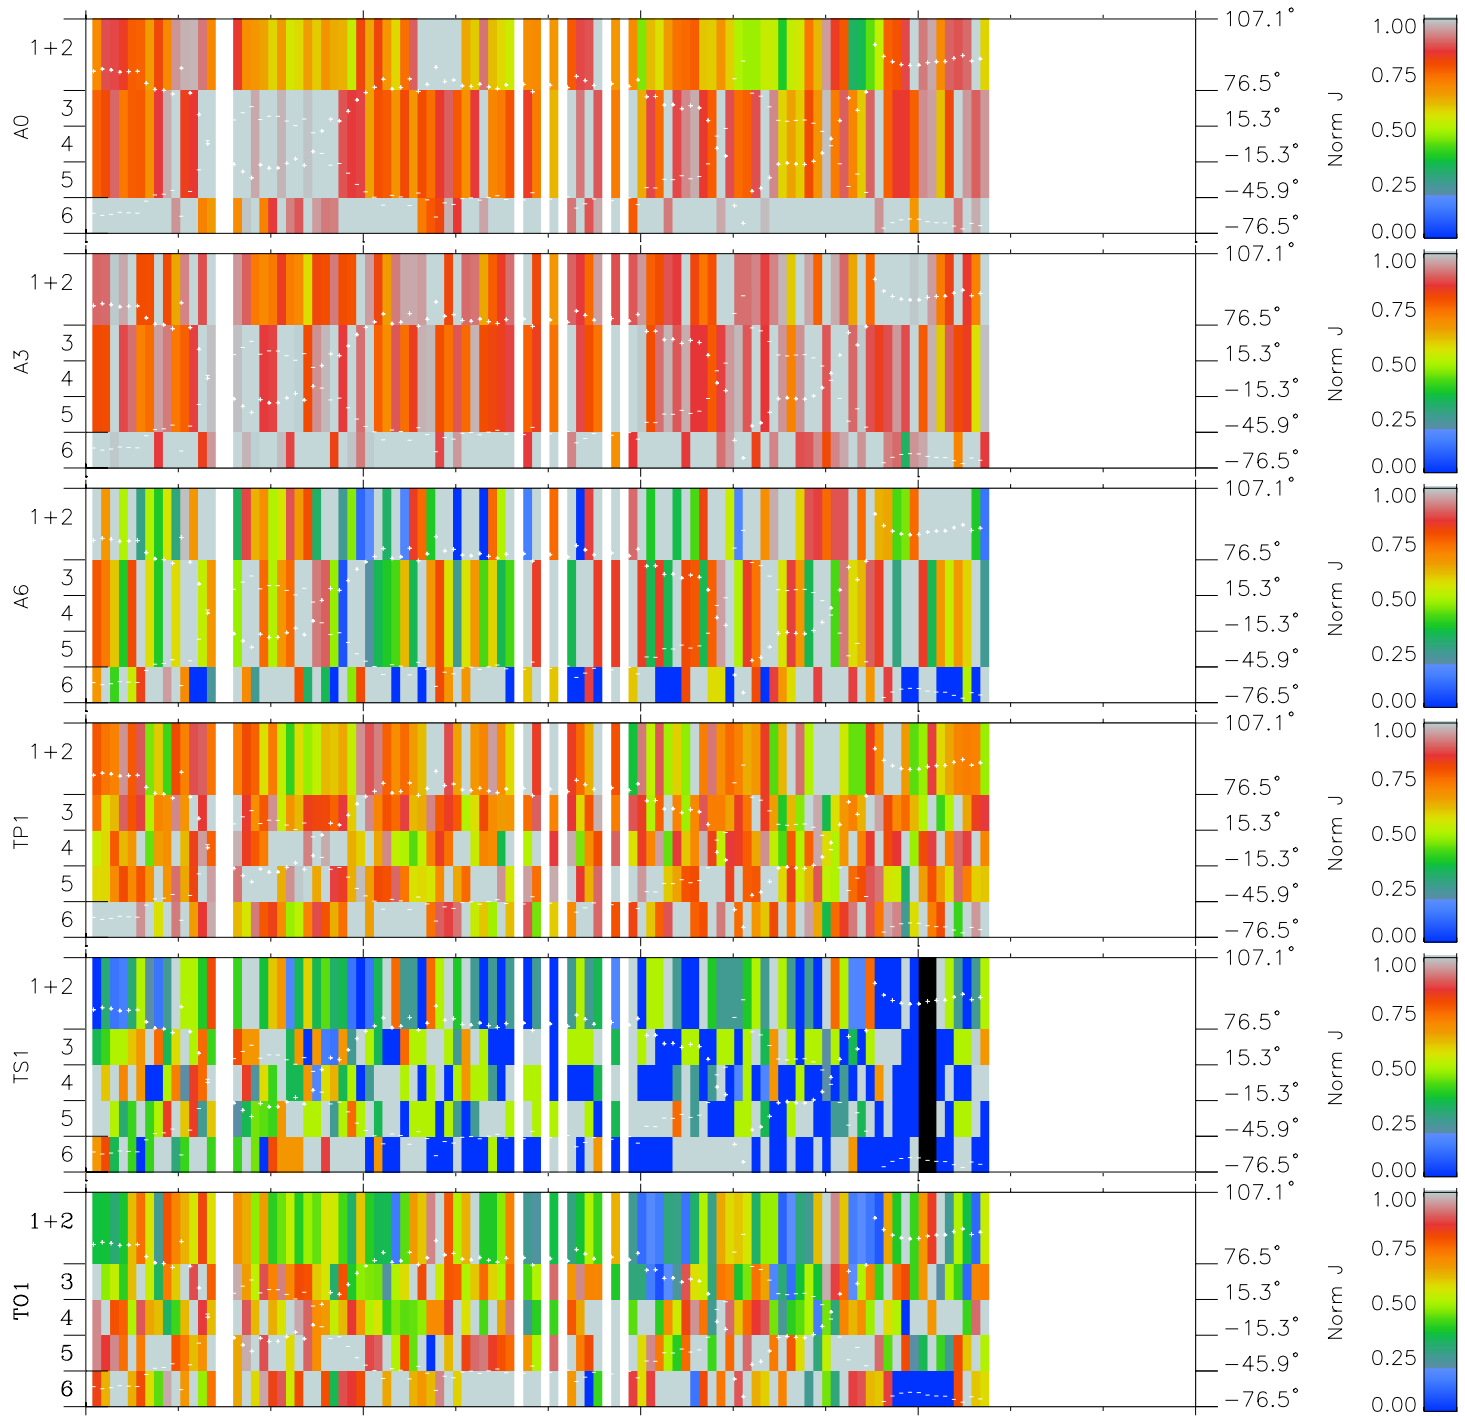

Galileo EPD Real Elevation Anisotropies 98344

Software Version: RTELEV_NORM V 1.20
 Data Production: 06-03-00
 Plot Production: Sun Sep 16 18:05:44 2001
 Color File: wondr3
 Geofactor File: 1.1

00:00:00 1998-344	344-06	344-12	344-18	00:00:00 1998-345	X JSE(R _j)	Y JSE(R _j)	Z JSE(R _j)
+	+	+	+	+			
-97.52	-98.31	-99.08	-99.85	-100.60			
42.79	42.64	42.50	42.34	42.19			
2.13	2.17	2.20	2.24	2.27			

- ◇ = Jupiter look direction
- = Corotation look direction