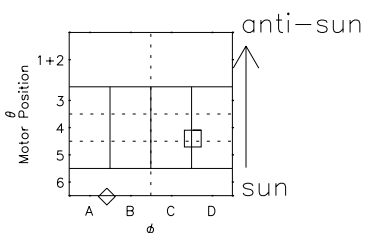

Galileo EPD Real Elevation Anisotropies 98344

Software Version: RTELEV_NORM V 1.20
 Data Production: 06-03-00
 Plot Production: Sun Sep 16 18:05:44 2001
 Color File: wondr3
 Geofactor File: 1.1

00:00:00 1998-344	344-06	344-12	344-18	00:00:00 1998-345	X JSE(R _j)	Y JSE(R _j)	Z JSE(R _j)
+	+	+	+	+			
-97.52	-98.31	-99.08	-99.85	-100.60			
42.79	42.64	42.50	42.34	42.19			
2.13	2.17	2.20	2.24	2.27			

- ◇ = Jupiter look direction
- = Corotation look direction