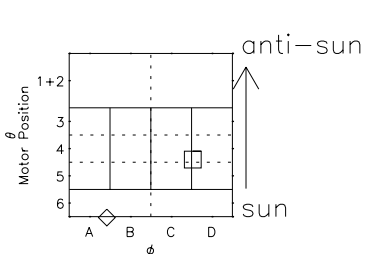

Galileo EPD Real Elevation Anisotropies 98344

Software Version: RTELEV_MEAN V 1.20
 Data Production: 06-03-00
 Plot Production: Sun Sep 16 18:05:25 2001
 Color File: wondr3
 Geofactor File: 1.1

00:00:00 1998-344	344-06	344-12	344-18	00:00:00 1998-345	
+	+	+	+	+	
-97.52	-98.31	-99.08	-99.85	-100.60	X JSE(R_j)
42.79	42.64	42.50	42.34	42.19	Y JSE(R_j)
2.13	2.17	2.20	2.24	2.27	Z JSE(R_j)

- ◇ = Jupiter look direction
- = Corotation look direction