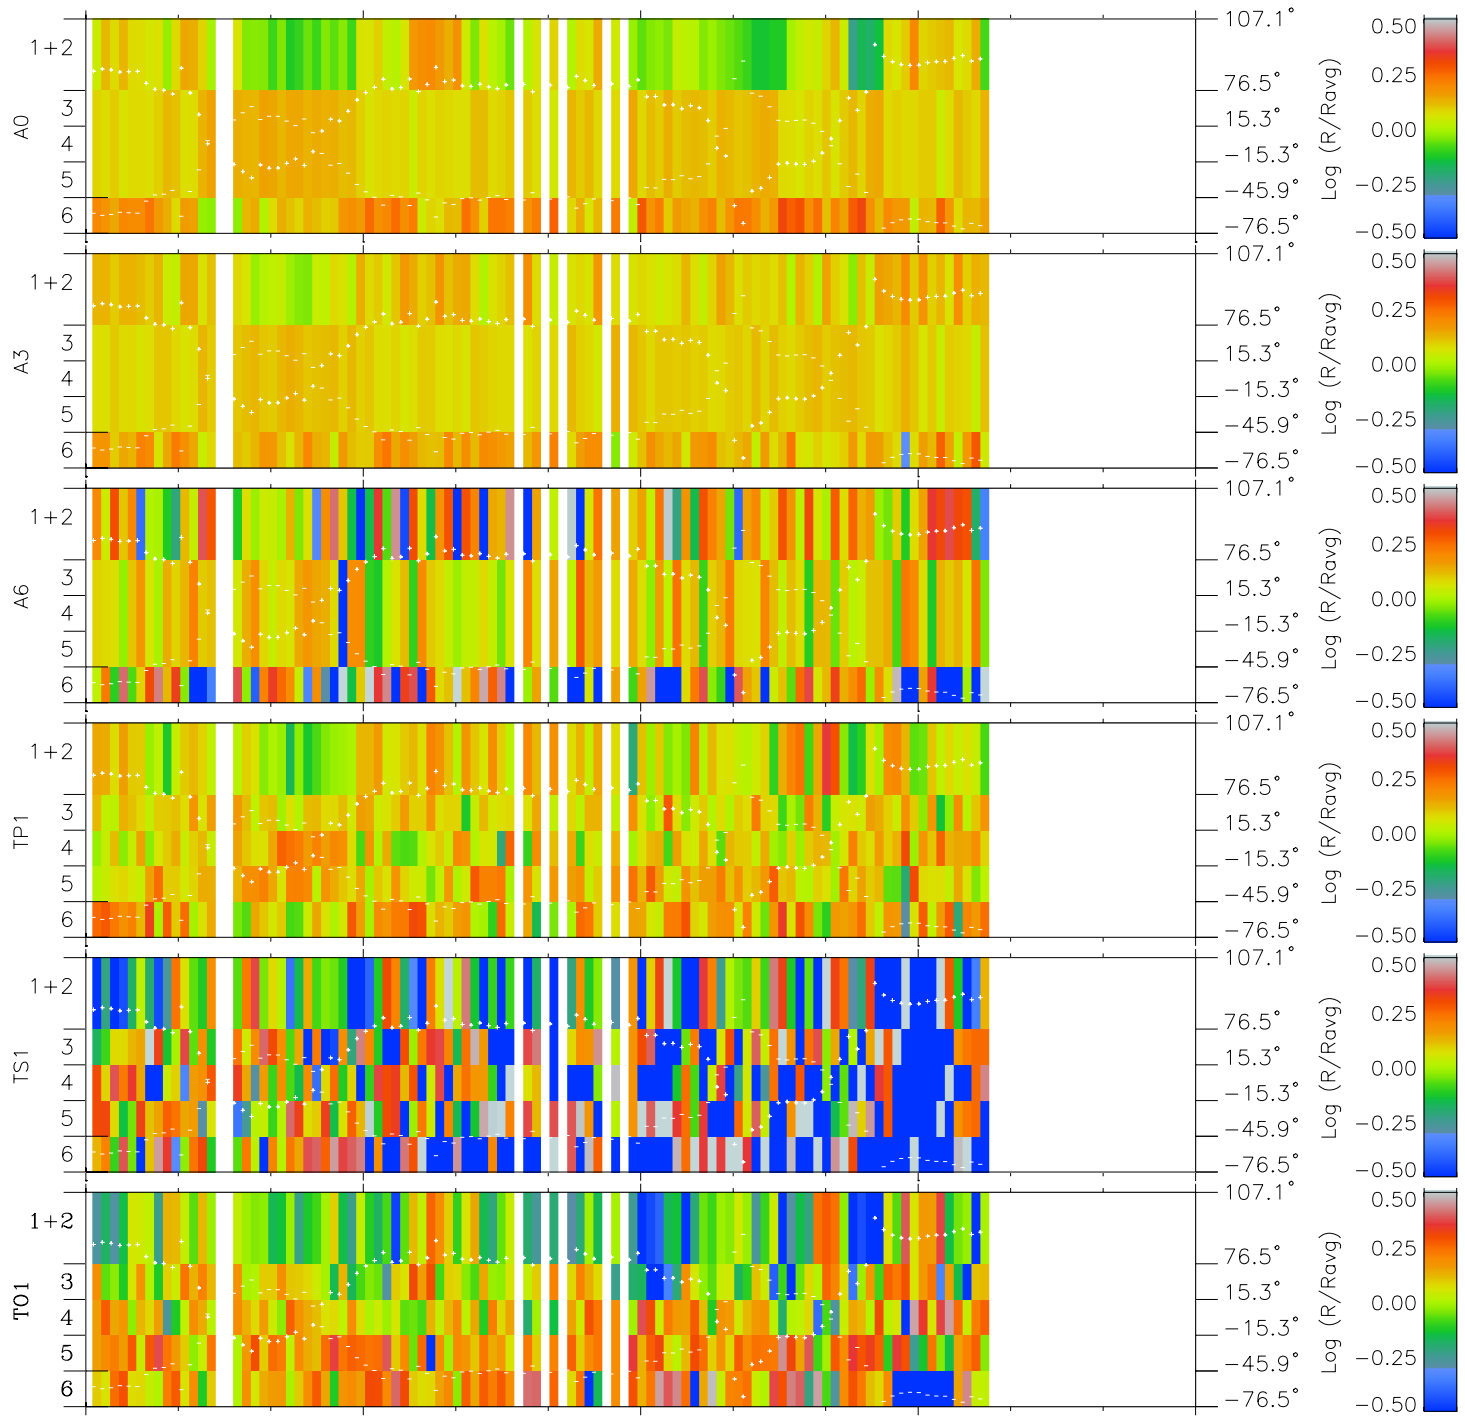

Galileo EPD Real Elevation Anisotropies 98344

Software Version: RTELEV_MEAN V 1.20
 Data Production: 06-03-00
 Plot Production: Sun Sep 16 18:05:25 2001
 Color File: wondr3
 Geofactor File: 1.1

00:00:00 1998-344	344-06	344-12	344-18	00:00:00 1998-345	
+	+	+	+	+	
-97.52	-98.31	-99.08	-99.85	-100.60	X JSE(R_j)
42.79	42.64	42.50	42.34	42.19	Y JSE(R_j)
2.13	2.17	2.20	2.24	2.27	Z JSE(R_j)

- ◇ = Jupiter look direction
- = Corotation look direction