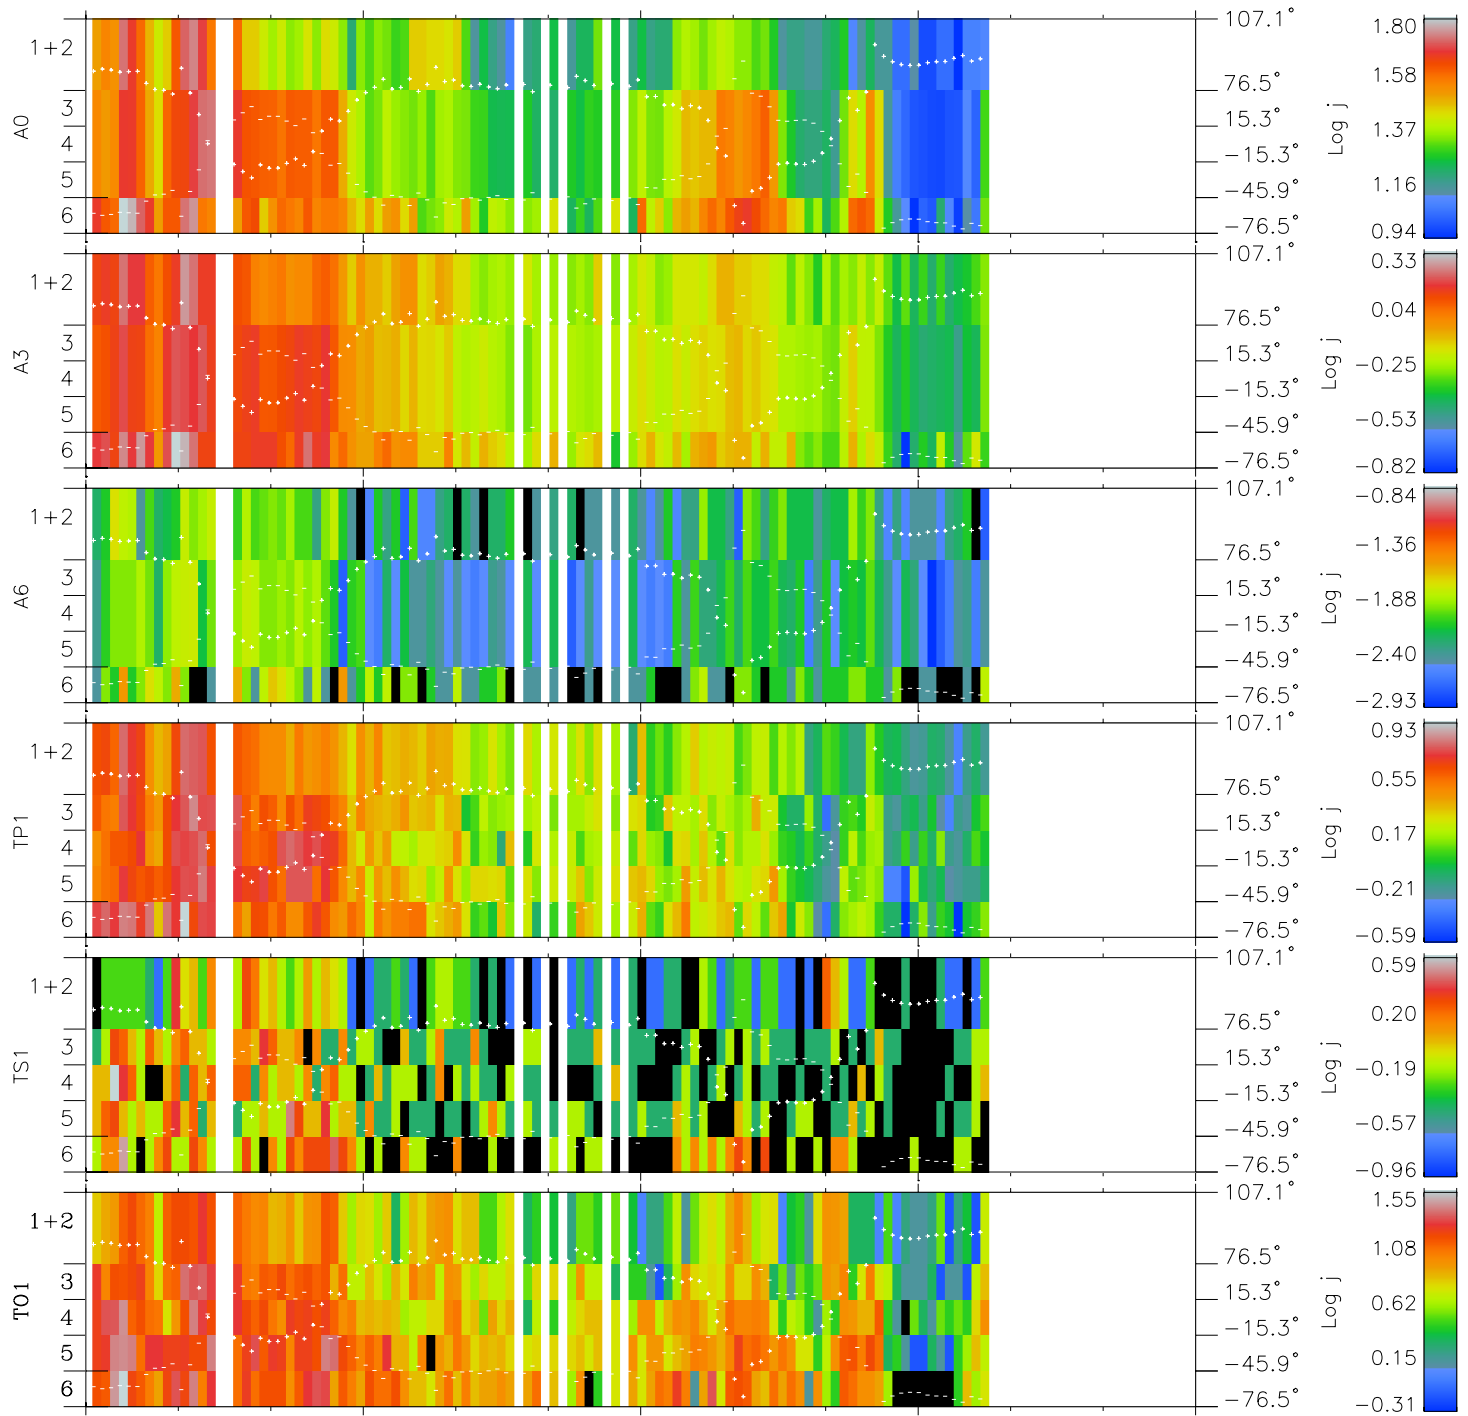

Galileo EPD Real Elevation Anisotropies 98344

Software Version: RTELEV_FLUX V 1.20
 Data Production: 06-03-00
 Plot Production: Sun Sep 16 18:05:35 2001
 Color File: wondr3
 Geofactor File: 1.1

00:00:00 1998-344	344-06	344-12	344-18	00:00:00 1998-345	X JSE(R _j)
+	+	+	+	+	
-97.52	-98.31	-99.08	-99.85	-100.60	Y JSE(R _j)
42.79	42.64	42.50	42.34	42.19	Z JSE(R _j)
2.13	2.17	2.20	2.24	2.27	

◇ = Jupiter look direction
 □ = Corotation look direction