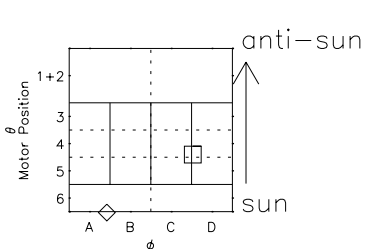

Galileo EPD Real Elevation Anisotropies 98344

Software Version: RTELEV_FLUX V 1.20
 Data Production: 06-03-00
 Plot Production: Sun Sep 16 18:05:35 2001
 Color File: wondr3
 Geofactor File: 1.1

00:00:00 1998-344	344-06	344-12	344-18	00:00:00 1998-345	X JSE(R _j)
+	+	+	+	+	
-97.52	-98.31	-99.08	-99.85	-100.60	Y JSE(R _j)
42.79	42.64	42.50	42.34	42.19	Z JSE(R _j)
2.13	2.17	2.20	2.24	2.27	

◇ = Jupiter look direction
 □ = Corotation look direction