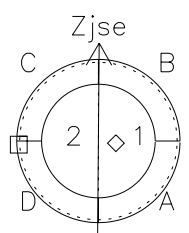

Galileo EPD Real Time Azimuth Anisotropies 98344

Software Version: RTAZIM_MEAN V 1.20
Data Production: 06-03-00
Plot Production: Sun Sep 16 18:05:57 2001
Color File: wondr3
Geofactor File: 1.1

00:00:00 1998-344	344-06	344-12	344-18	00:00:00 1998-345	
+	+	+	+	+	
-97.52	-98.31	-99.08	-99.85	-100.60	X JSE(R _j)
42.79	42.64	42.50	42.34	42.19	Y JSE(R _j)
2.13	2.17	2.20	2.24	2.27	Z JSE(R _j)

- ◇ = Jupiter look direction
- = Corotation look direction