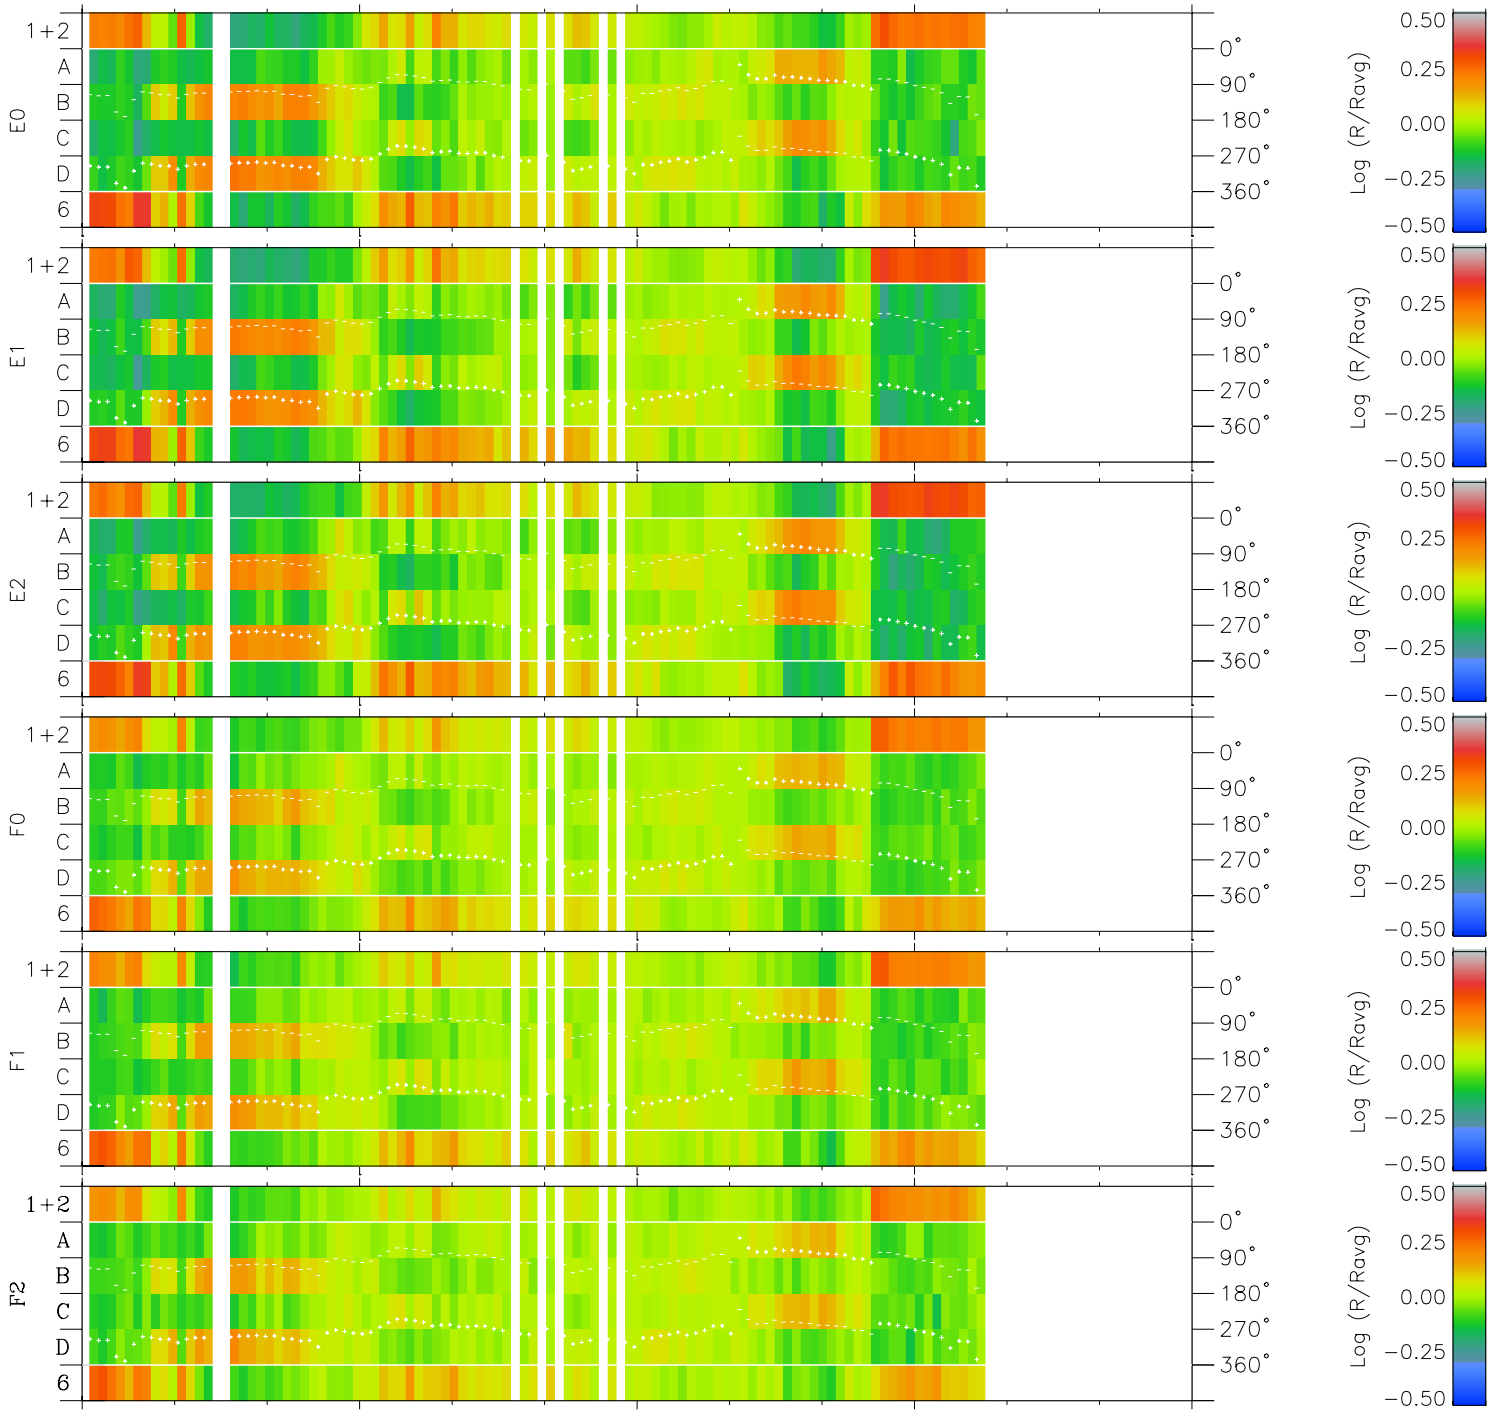

Galileo EPD Real Time Azimuth Anisotropies 98344

Software Version: RTAZIM_MEAN V 1.20
Data Production: 06-03-00
Plot Production: Sun Sep 16 18:05:57 2001
Color File: wondr3
Geofactor File: 1.1

00:00:00 1998-344	344-06	344-12	344-18	00:00:00 1998-345	
+	+	+	+	+	
-97.52	-98.31	-99.08	-99.85	-100.60	X JSE(R _j)
42.79	42.64	42.50	42.34	42.19	Y JSE(R _j)
2.13	2.17	2.20	2.24	2.27	Z JSE(R _j)

- ◇ = Jupiter look direction
- = Corotation look direction