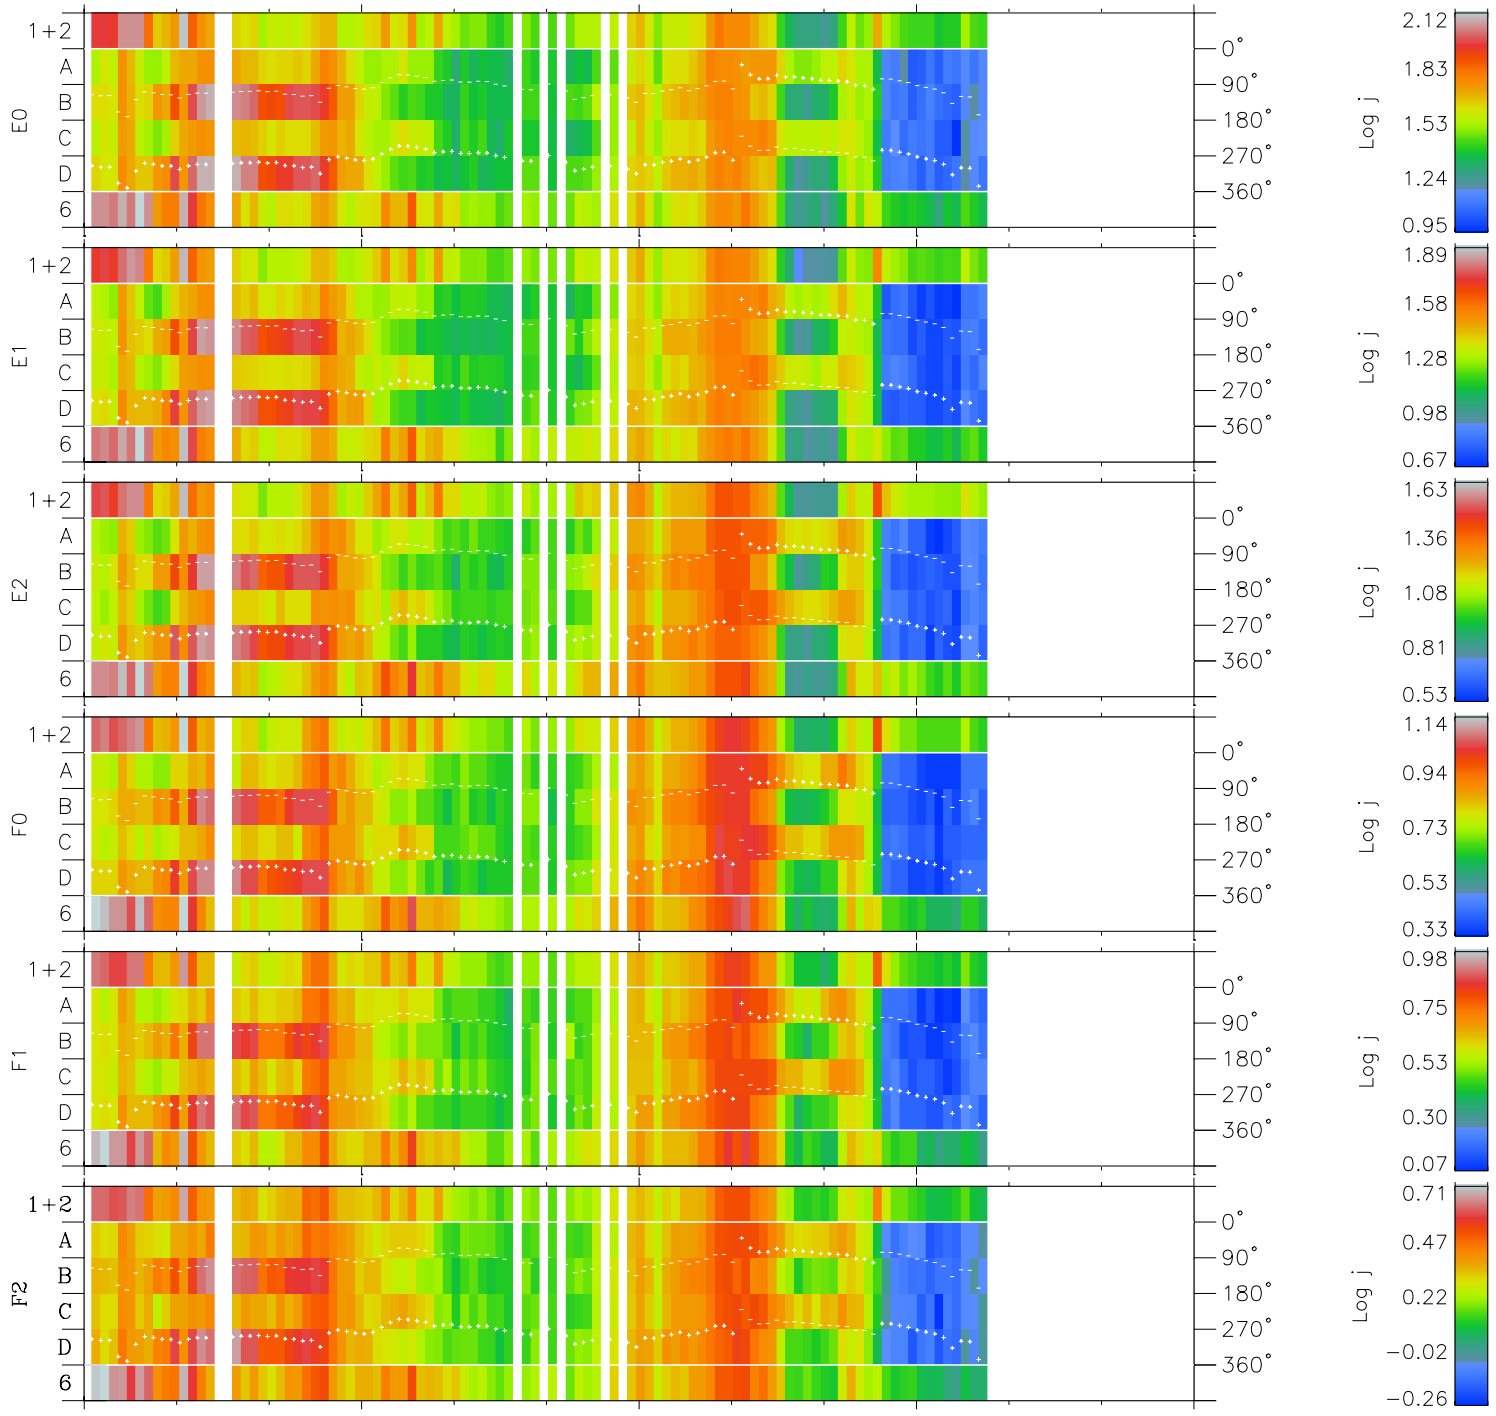

# Galileo EPD Real Time Azimuth Anisotropies 98344

Software Version: RTAZIM\_FLUX V 1.20  
 Data Production: 06-03-00  
 Plot Production: Sun Sep 16 18:06:05 2001  
 Color File: wondr3  
 Geofactor File: 1.1

00:00:00 1998-344	344-06	344-12	344-18	00:00:00 1998-345	
+	+	+	+	+	
-97.52	-98.31	-99.08	-99.85	-100.60	X JSE(R <sub>j</sub> )
42.79	42.64	42.50	42.34	42.19	Y JSE(R <sub>j</sub> )
2.13	2.17	2.20	2.24	2.27	Z JSE(R <sub>j</sub> )

- ◇ = Jupiter look direction
- = Corotation look direction