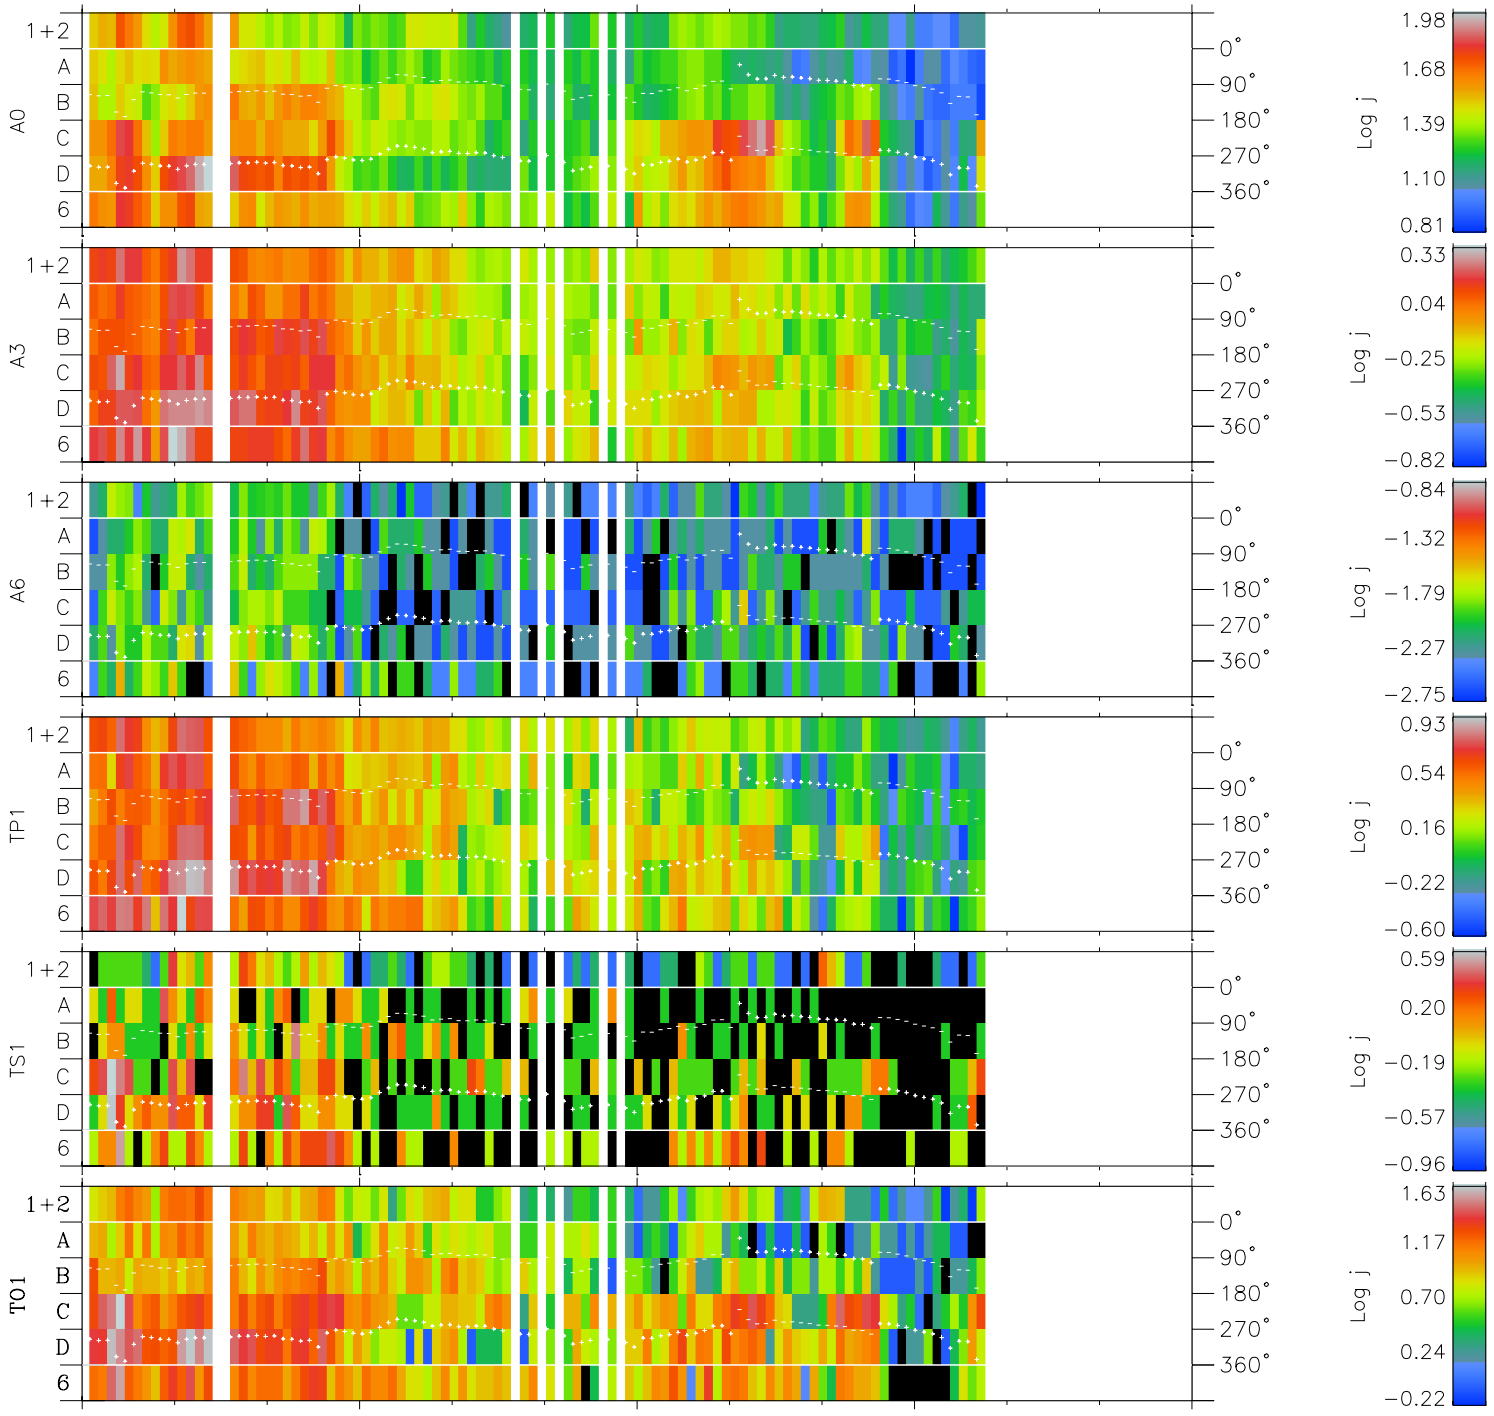

# Galileo EPD Real Time Azimuth Anisotropies 98344

Software Version: RTAZIM\_FLUX V 1.20  
Data Production: 06-03-00  
Plot Production: Sun Sep 16 18:06:01 2001  
Color File: wondr3  
Geofactor File: 1.1

00:00:00 1998-344	344-06	344-12	344-18	00:00:00 1998-345	
+	+	+	+	+	
-97.52	-98.31	-99.08	-99.85	-100.60	X JSE(R <sub>j</sub> )
42.79	42.64	42.50	42.34	42.19	Y JSE(R <sub>j</sub> )
2.13	2.17	2.20	2.24	2.27	Z JSE(R <sub>j</sub> )

- ◇ = Jupiter look direction
- = Corotation look direction