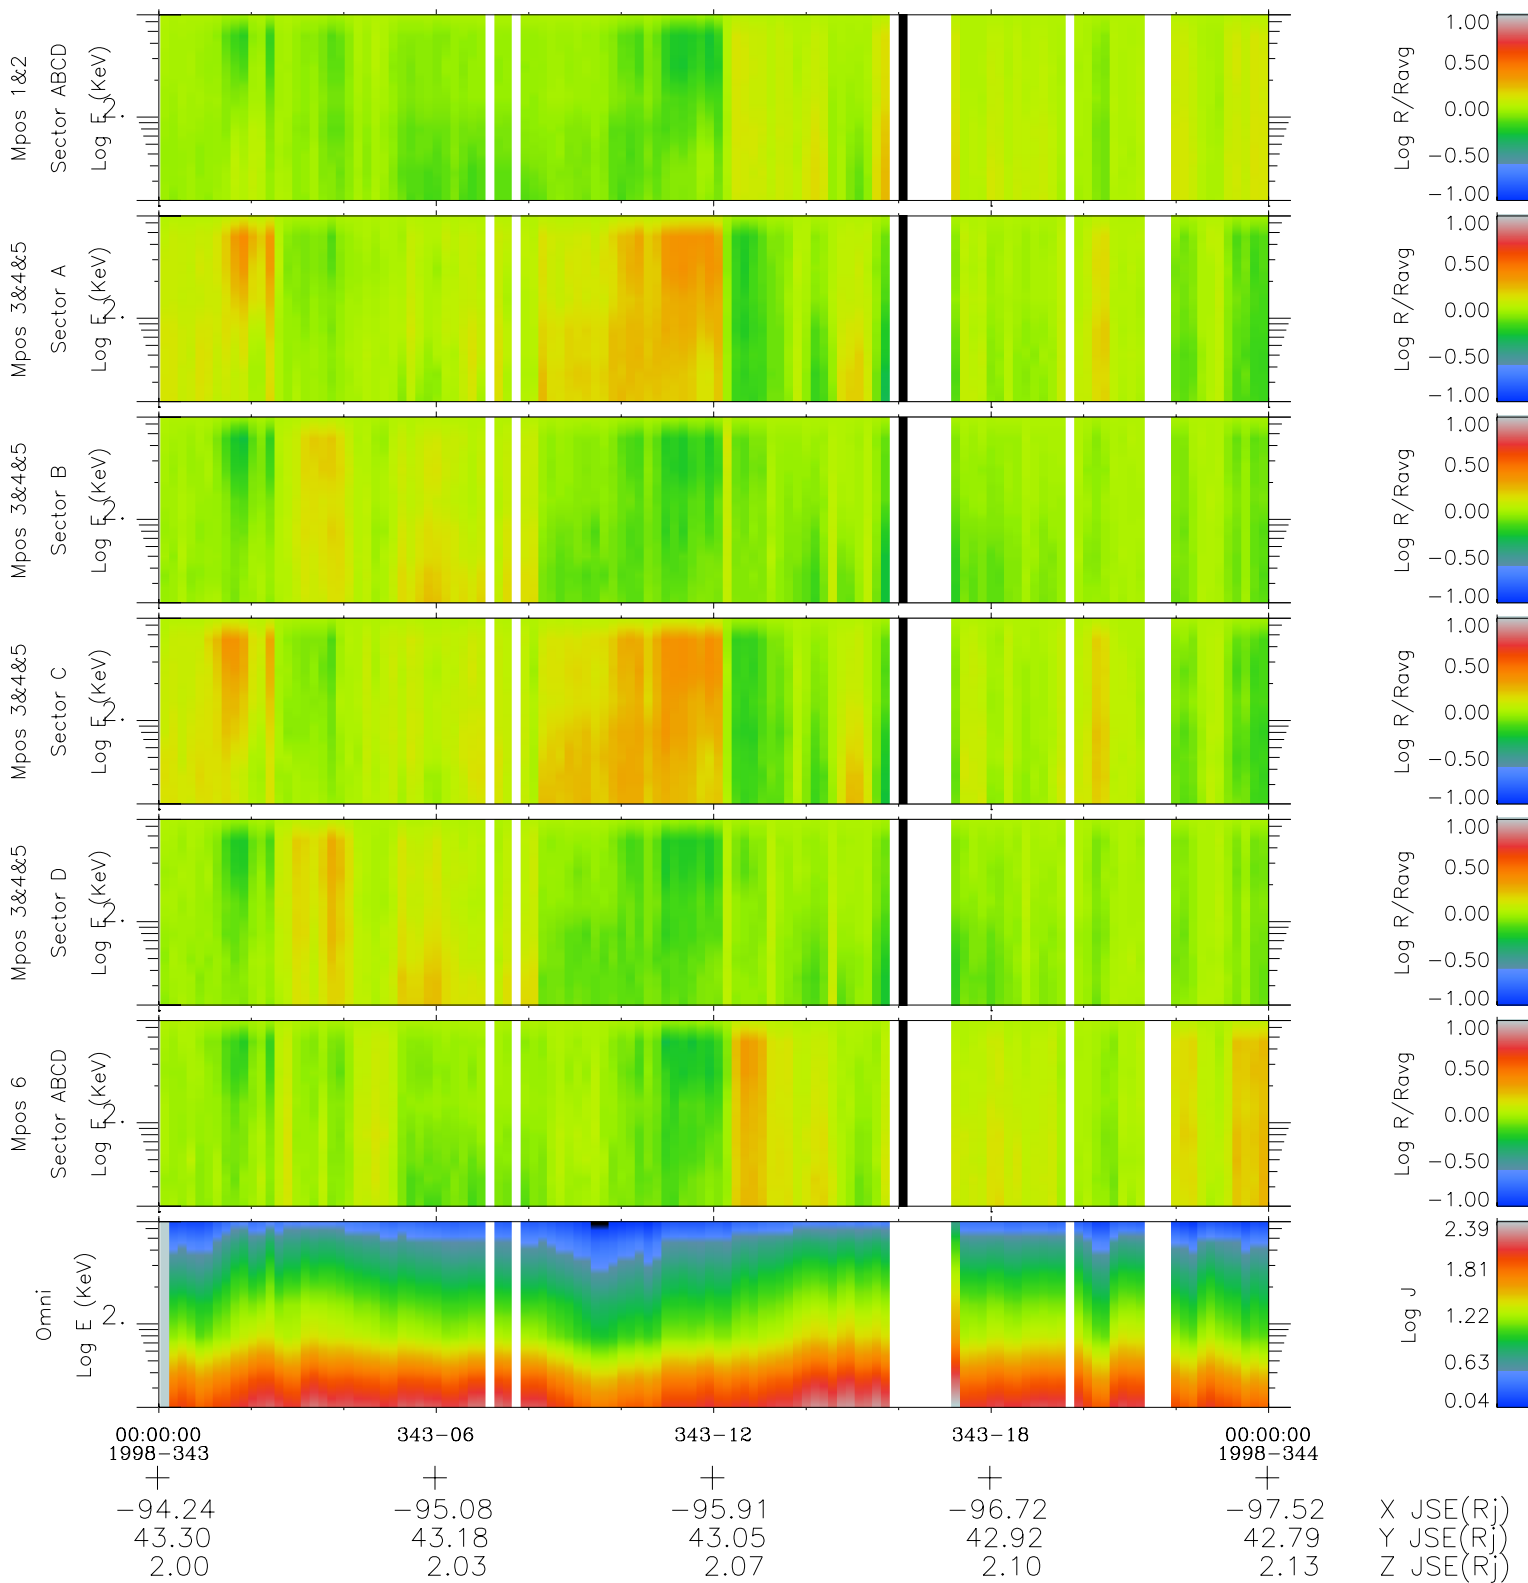

Galileo EPD Real Time R6 Electrons Spectra 98343

Software Version: RTSPEC_R6 V 1.20
 Data Production: 06-03-00
 Plot Production: Sun Sep 16 17:56:47 2001
 Color File: wondr3
 Geofactor File: 1.1

◇ = Jupiter look direction
 □ = Corotation look direction