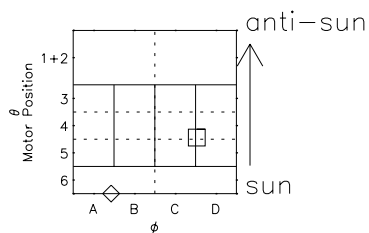

Galileo EPD Real Time R6 Electrons Spectra 98343

Software Version: RTSPEC_R6 V 1.20
 Data Production: 06-03-00
 Plot Production: Sun Sep 16 17:56:47 2001
 Color File: wondr3
 Geofactor File: 1.1

◇ = Jupiter look direction
 □ = Corotation look direction