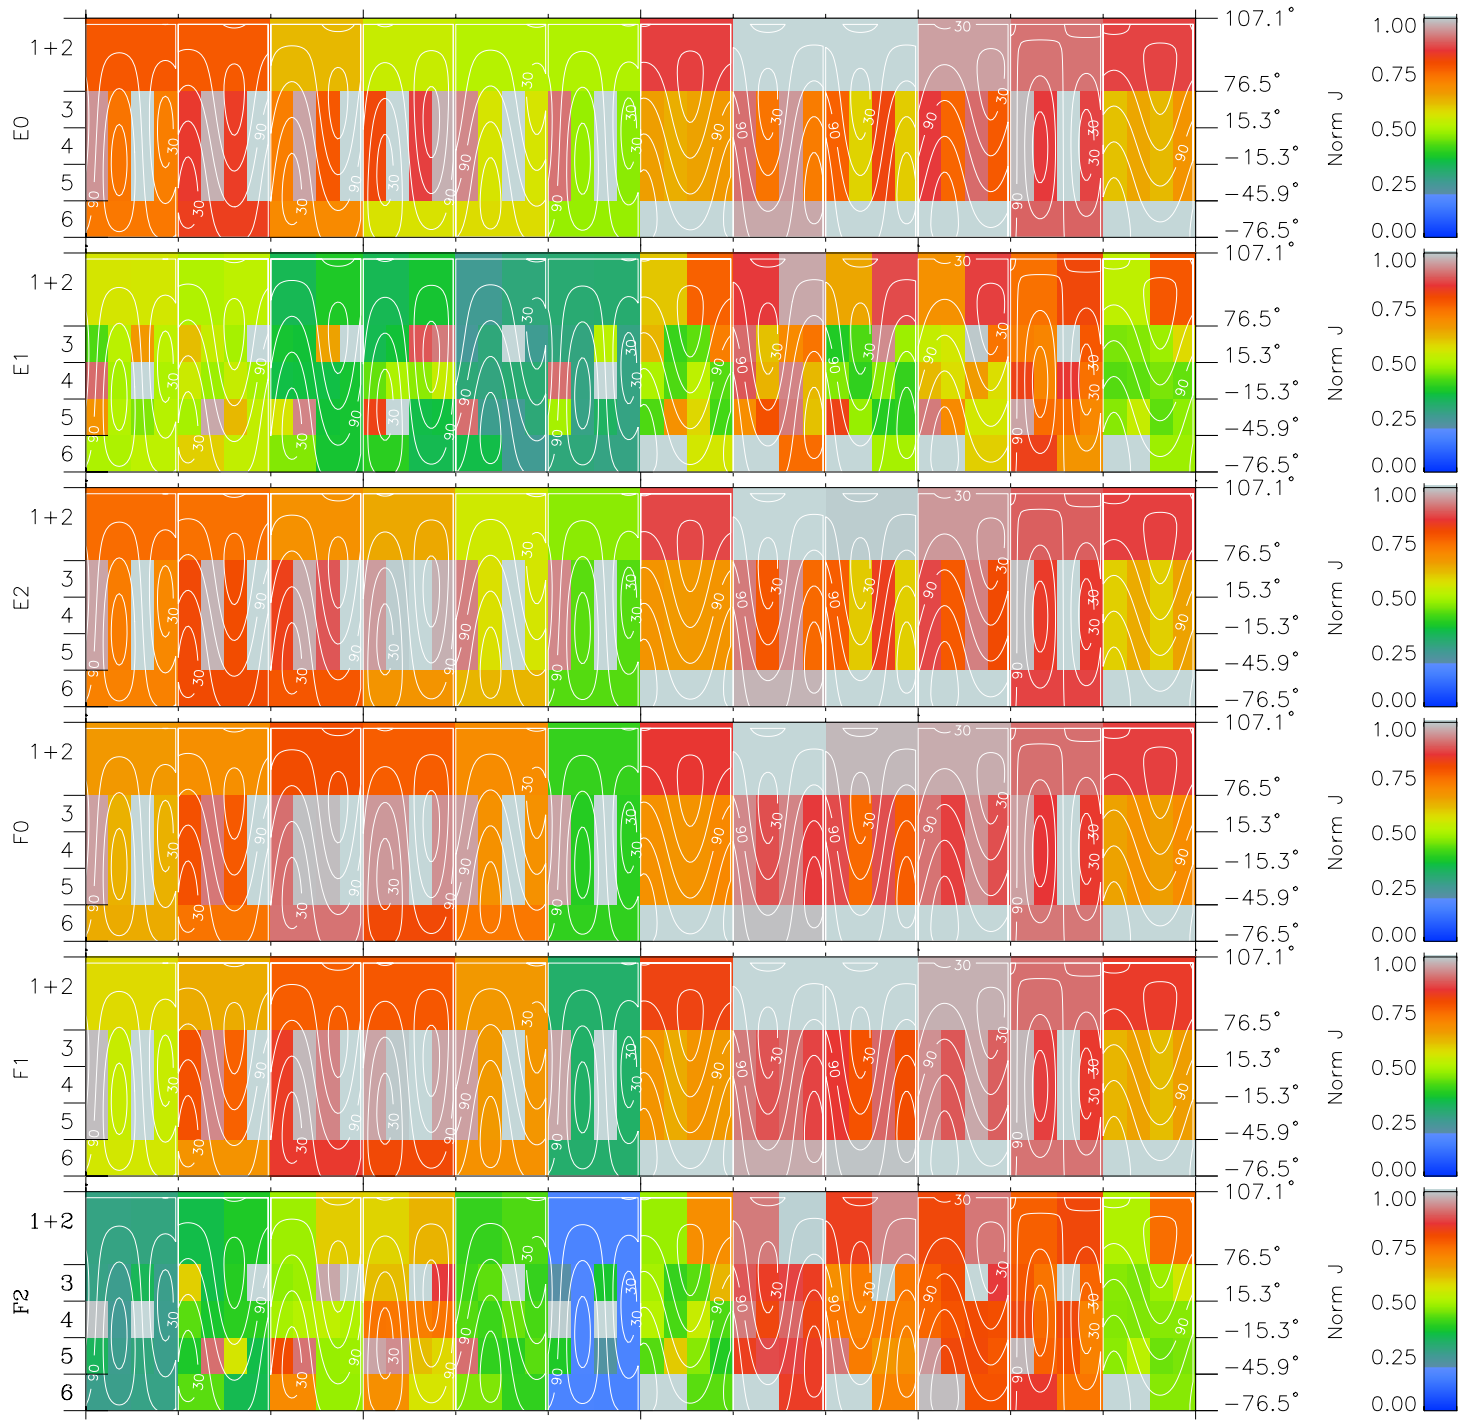

Galileo EPD Real Time All-Sky Anisotropies 98343

Software Version: RTSKY_NORM V 1.20
Data Production: 06-03-00
Plot Production: Sun Sep 16 17:57:33 2001
Color File: wondr3
Geofactor File: 1.1

00:00:00 1998-343	343-06	343-12	343-18	00:00:00 1998-344	
+	+	+	+	+	X JSE(R _j)
-94.24	-95.08	-95.91	-96.72	-97.52	Y JSE(R _j)
43.30	43.18	43.05	42.92	42.79	Z JSE(R _j)
2.00	2.03	2.07	2.10	2.13	

- ◇ = Jupiter look direction
- = Corotation look direction