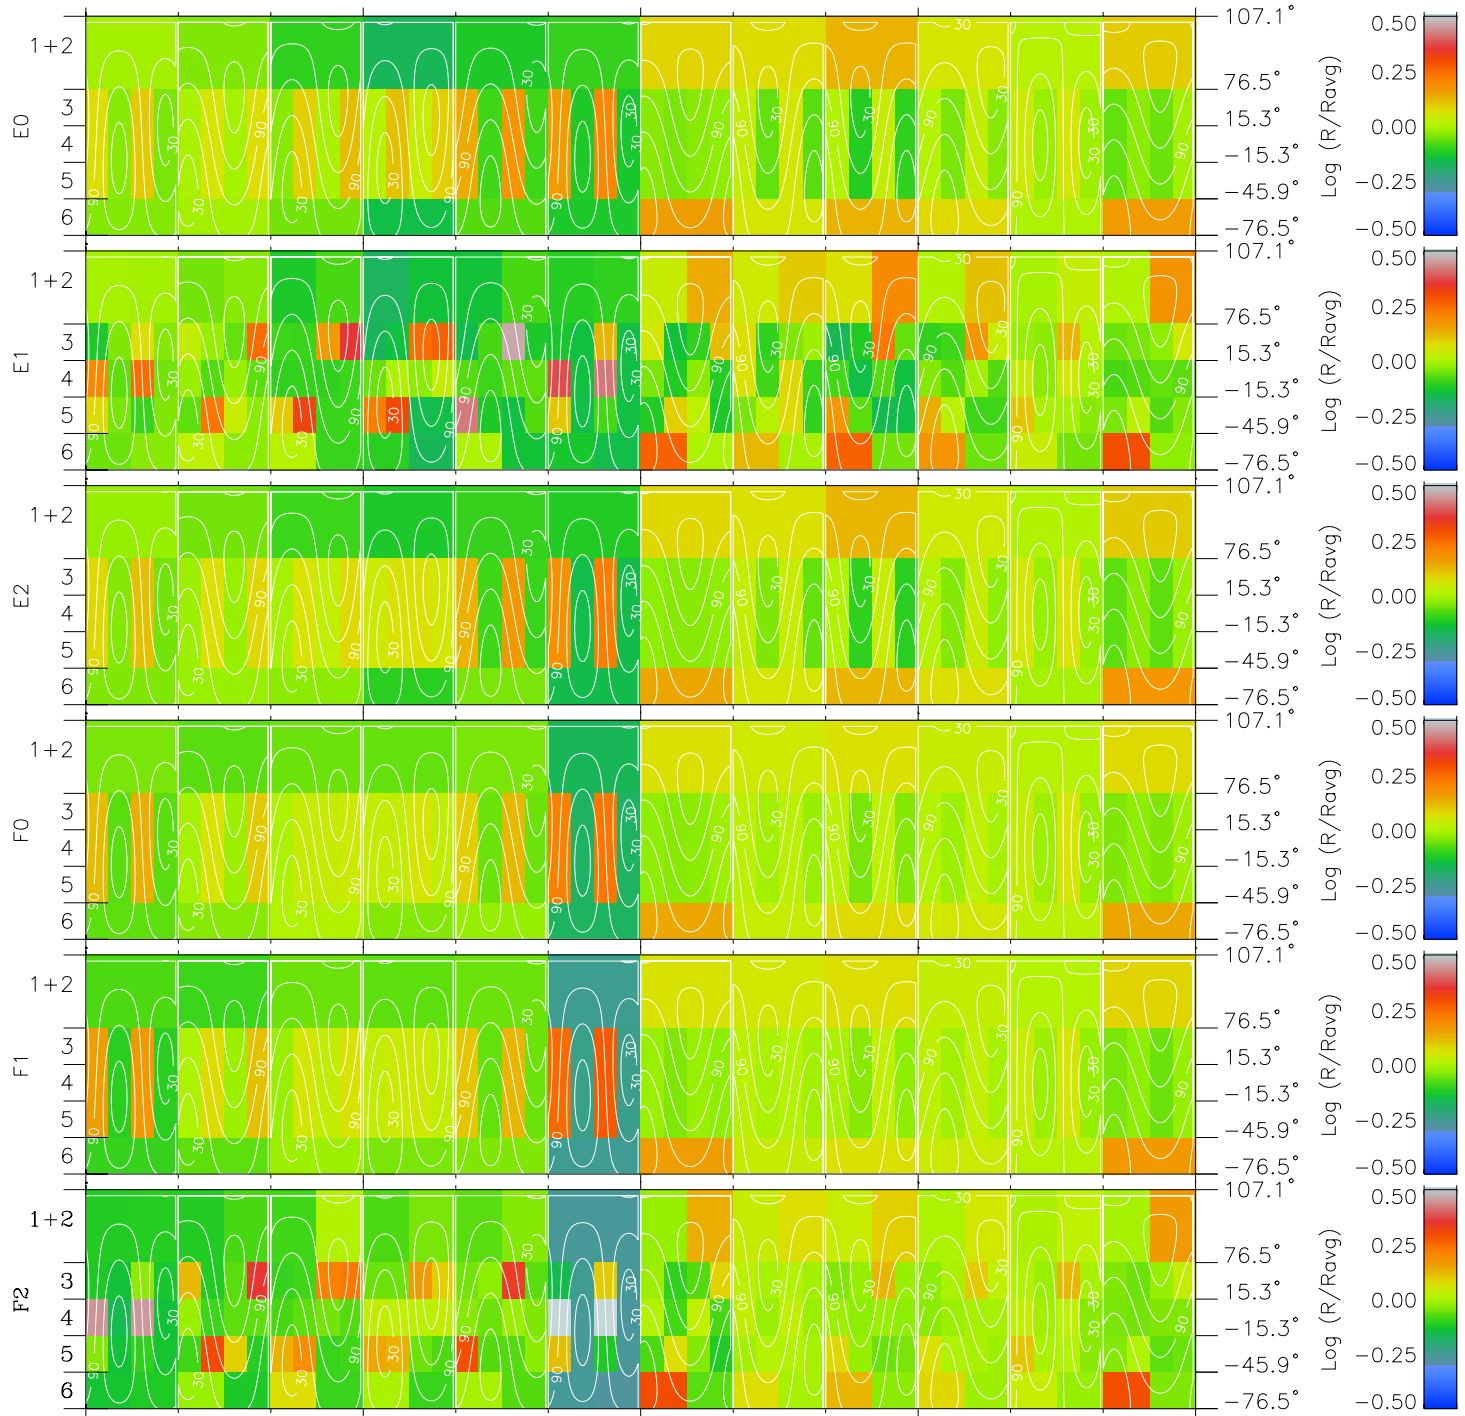

# Galileo EPD Real Time All-Sky Anisotropies 98343

Software Version: RTSKY\_MEAN V 1.20  
 Data Production: 06-03-00  
 Plot Production: Sun Sep 16 17:57:06 2001  
 Color File: wondr3  
 Geofactor File: 1.1

00:00:00  
1998-343

343-06

343-12

343-18

00:00:00  
1998-344

+  
-94.24  
43.30  
2.00

+  
-95.08  
43.18  
2.03

+  
-95.91  
43.05  
2.07

+  
-96.72  
42.92  
2.10

+  
-97.52  
42.79  
2.13

X JSE(R<sub>j</sub>)  
Y JSE(R<sub>j</sub>)  
Z JSE(R<sub>j</sub>)

- ◇ = Jupiter look direction
- = Corotation look direction