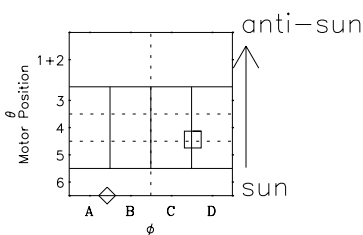

Galileo EPD Real-Time Six-Sector 98343

Software Version: RTLINE_R6 V 1.20
Data Production: 06-03-00
Plot Production: Sun Sep 16 17:58:47 2001

◇ = Jupiter look direction
□ = Corotation look direction