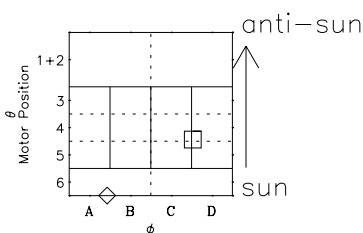

Galileo EPD Real-Time Six-Sector 98343

Software Version: RTLINE_R6 V 1.20
Data Production: 06-03-00
Plot Production: Sun Sep 16 17:58:46 2001

\diamond = Jupiter look direction
 \square = Corotation look direction