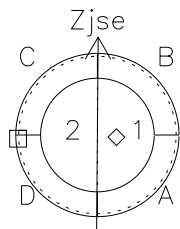

Galileo EPD Real-Time Six-Sector 98343

Software Version: RTLINE_R6 V 1.20
Data Production: 06-03-00
Plot Production: Sun Sep 16 17:58:46 2001

\diamond = Jupiter look direction
 \square = Corotation look direction