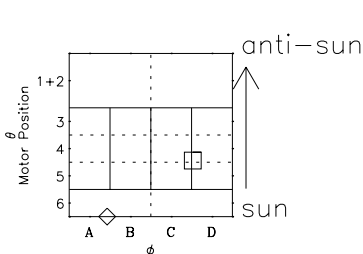

Galileo EPD Real-Time Six-Sector 98343

Software Version: RTLINE_R6 V 1.20
Data Production: 06-03-00
Plot Production: Sun Sep 16 17:58:45 2001

◇ = Jupiter look direction
□ = Corotation look direction