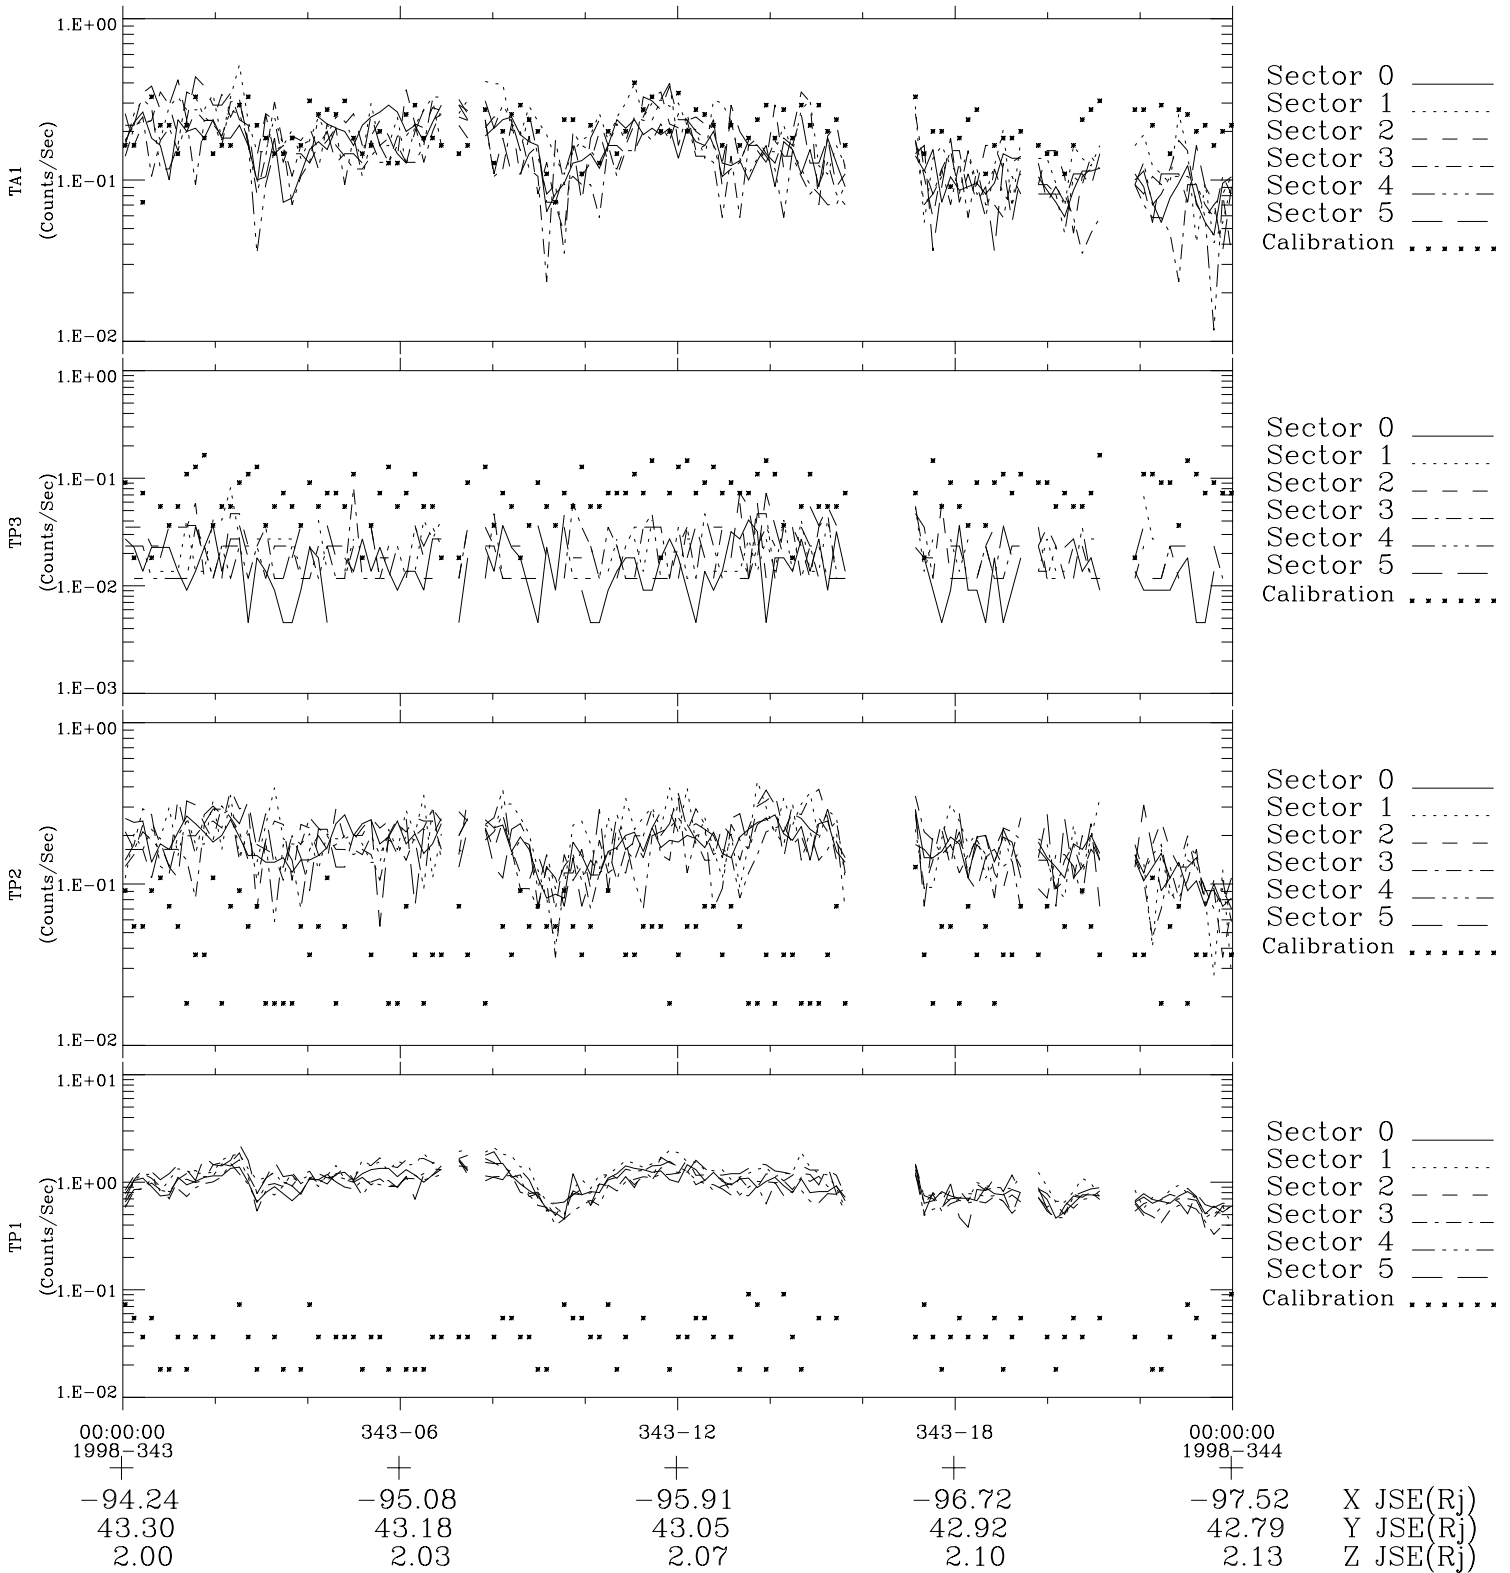

Galileo EPD Real-Time Six-Sector 98343

Software Version: RTLINE_R6 V 1.20
Data Production: 06-03-00
Plot Production: Sun Sep 16 17:58:45 2001

◇ = Jupiter look direction
□ = Corotation look direction