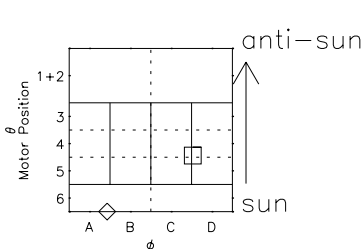

Galileo EPD Real Elevation Anisotropies 98343

Software Version: RTELEV_MEAN V 1.20
 Data Production: 06-03-00
 Plot Production: Sun Sep 16 17:57:44 2001
 Color File: wondr3
 Geofactor File: 1.1

- ◇ = Jupiter look direction
- = Corotation look direction