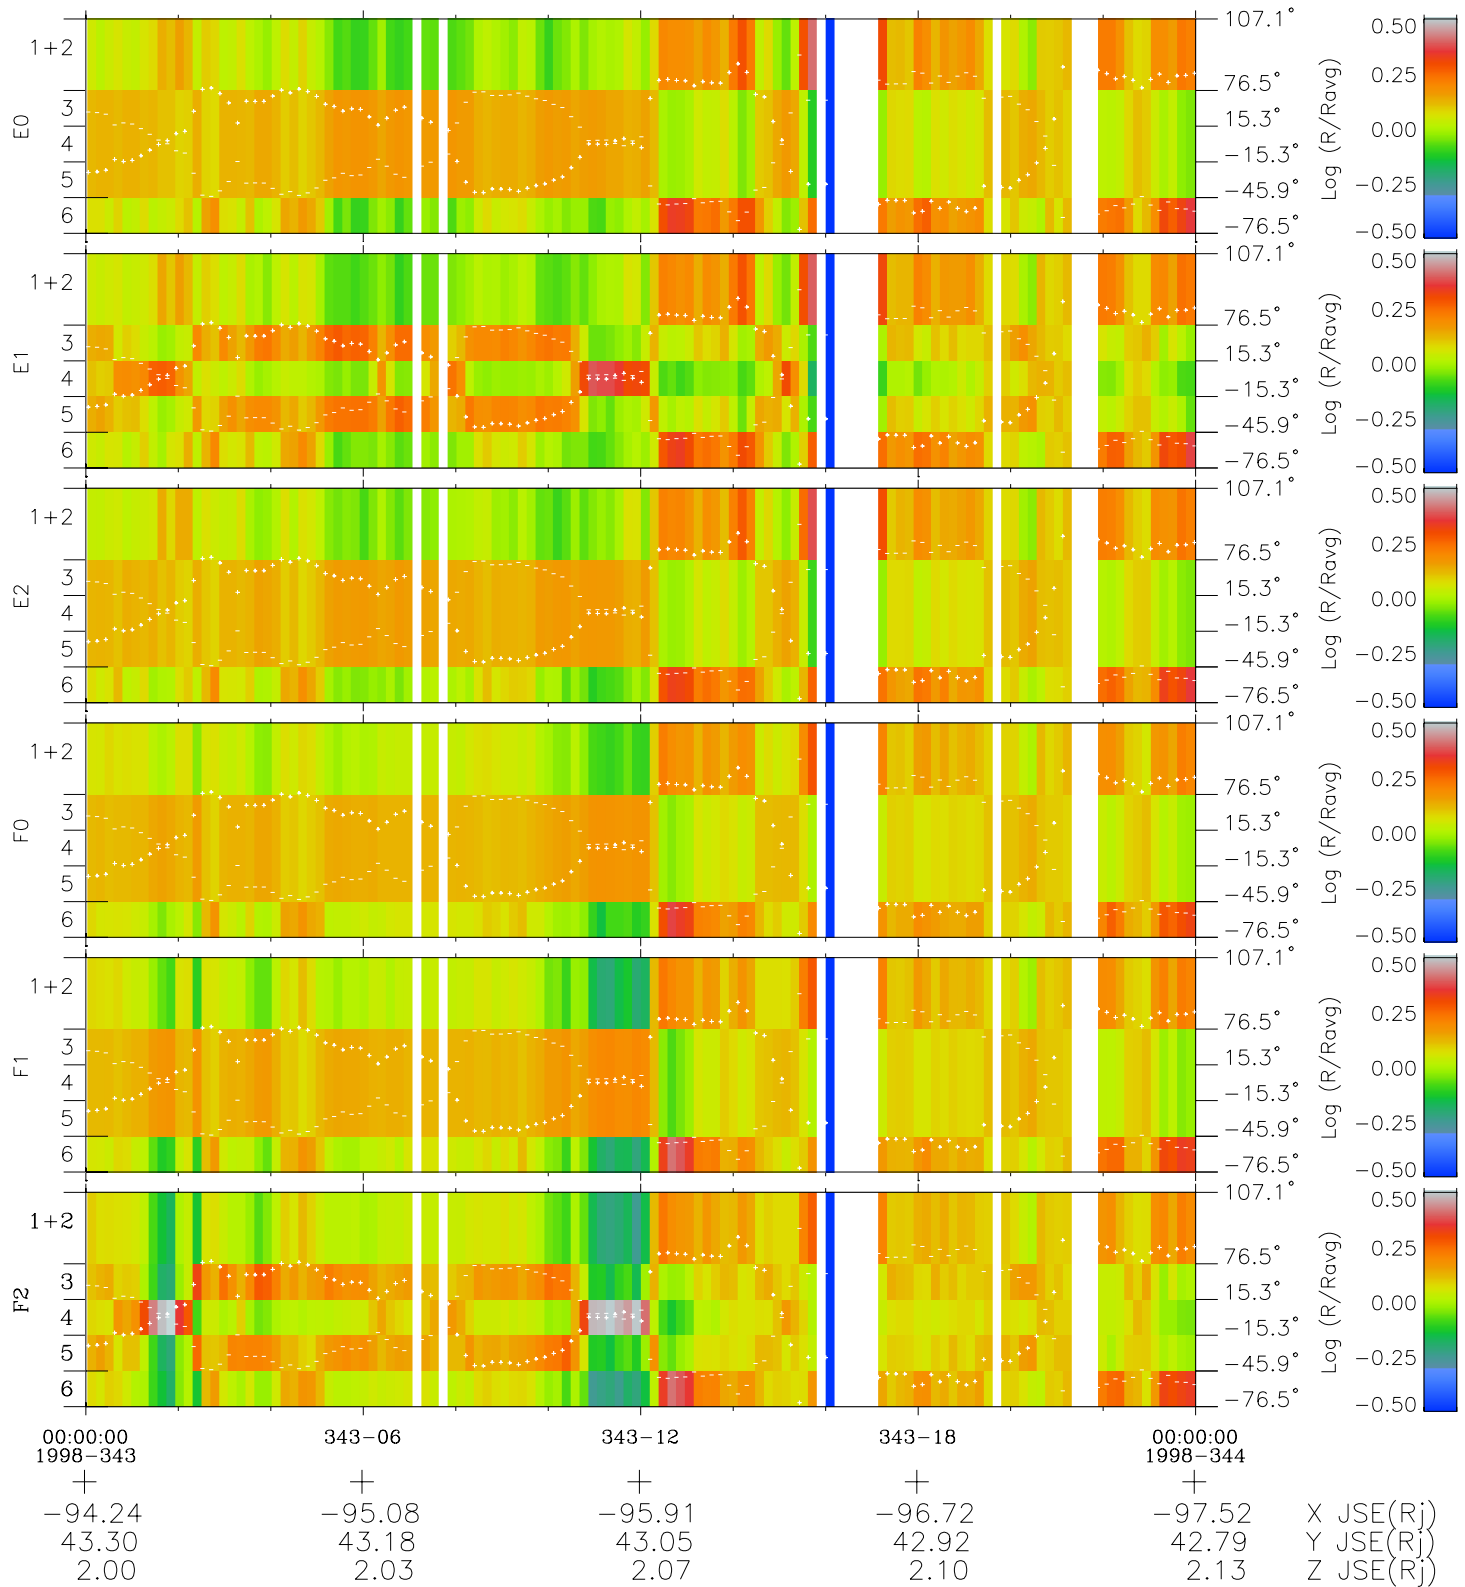

Galileo EPD Real Elevation Anisotropies 98343

Software Version: RTELEV_MEAN V 1.20
 Data Production: 06-03-00
 Plot Production: Sun Sep 16 17:57:44 2001
 Color File: wondr3
 Geofactor File: 1.1

- ◇ = Jupiter look direction
- = Corotation look direction