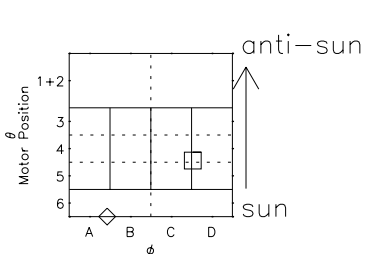

Galileo EPD Real Elevation Anisotropies 98343

Software Version: RTELEV_NORM V 1.20
Data Production: 06-03-00
Plot Production: Sun Sep 16 17:57:59 2001
Color File: wondr3
Geofactor File: 1.1

- ◇ = Jupiter look direction
- = Corotation look direction