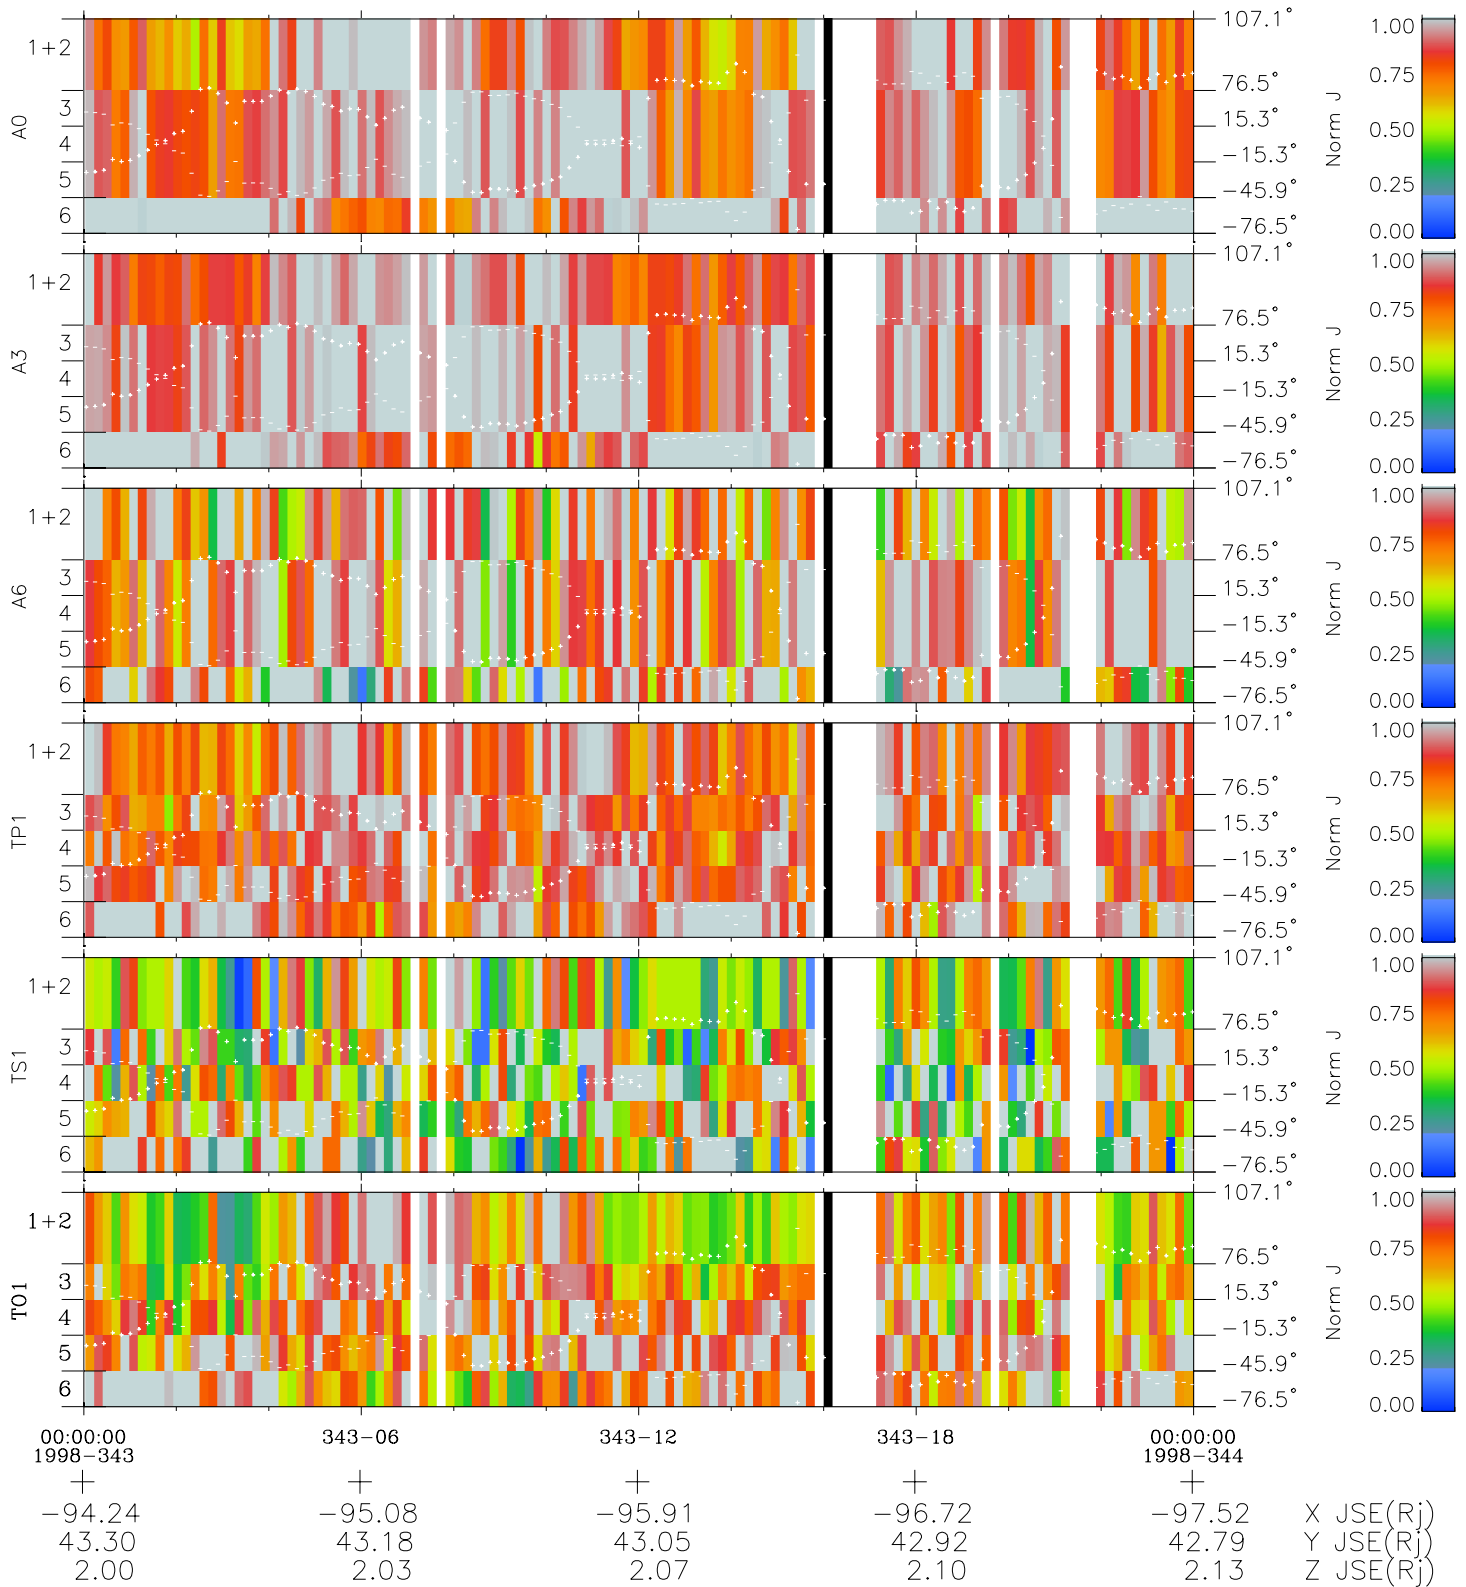

Galileo EPD Real Elevation Anisotropies 98343

Software Version: RTELEV_NORM V 1.20
Data Production: 06-03-00
Plot Production: Sun Sep 16 17:57:59 2001
Color File: wondr3
Geofactor File: 1.1

- ◇ = Jupiter look direction
- = Corotation look direction