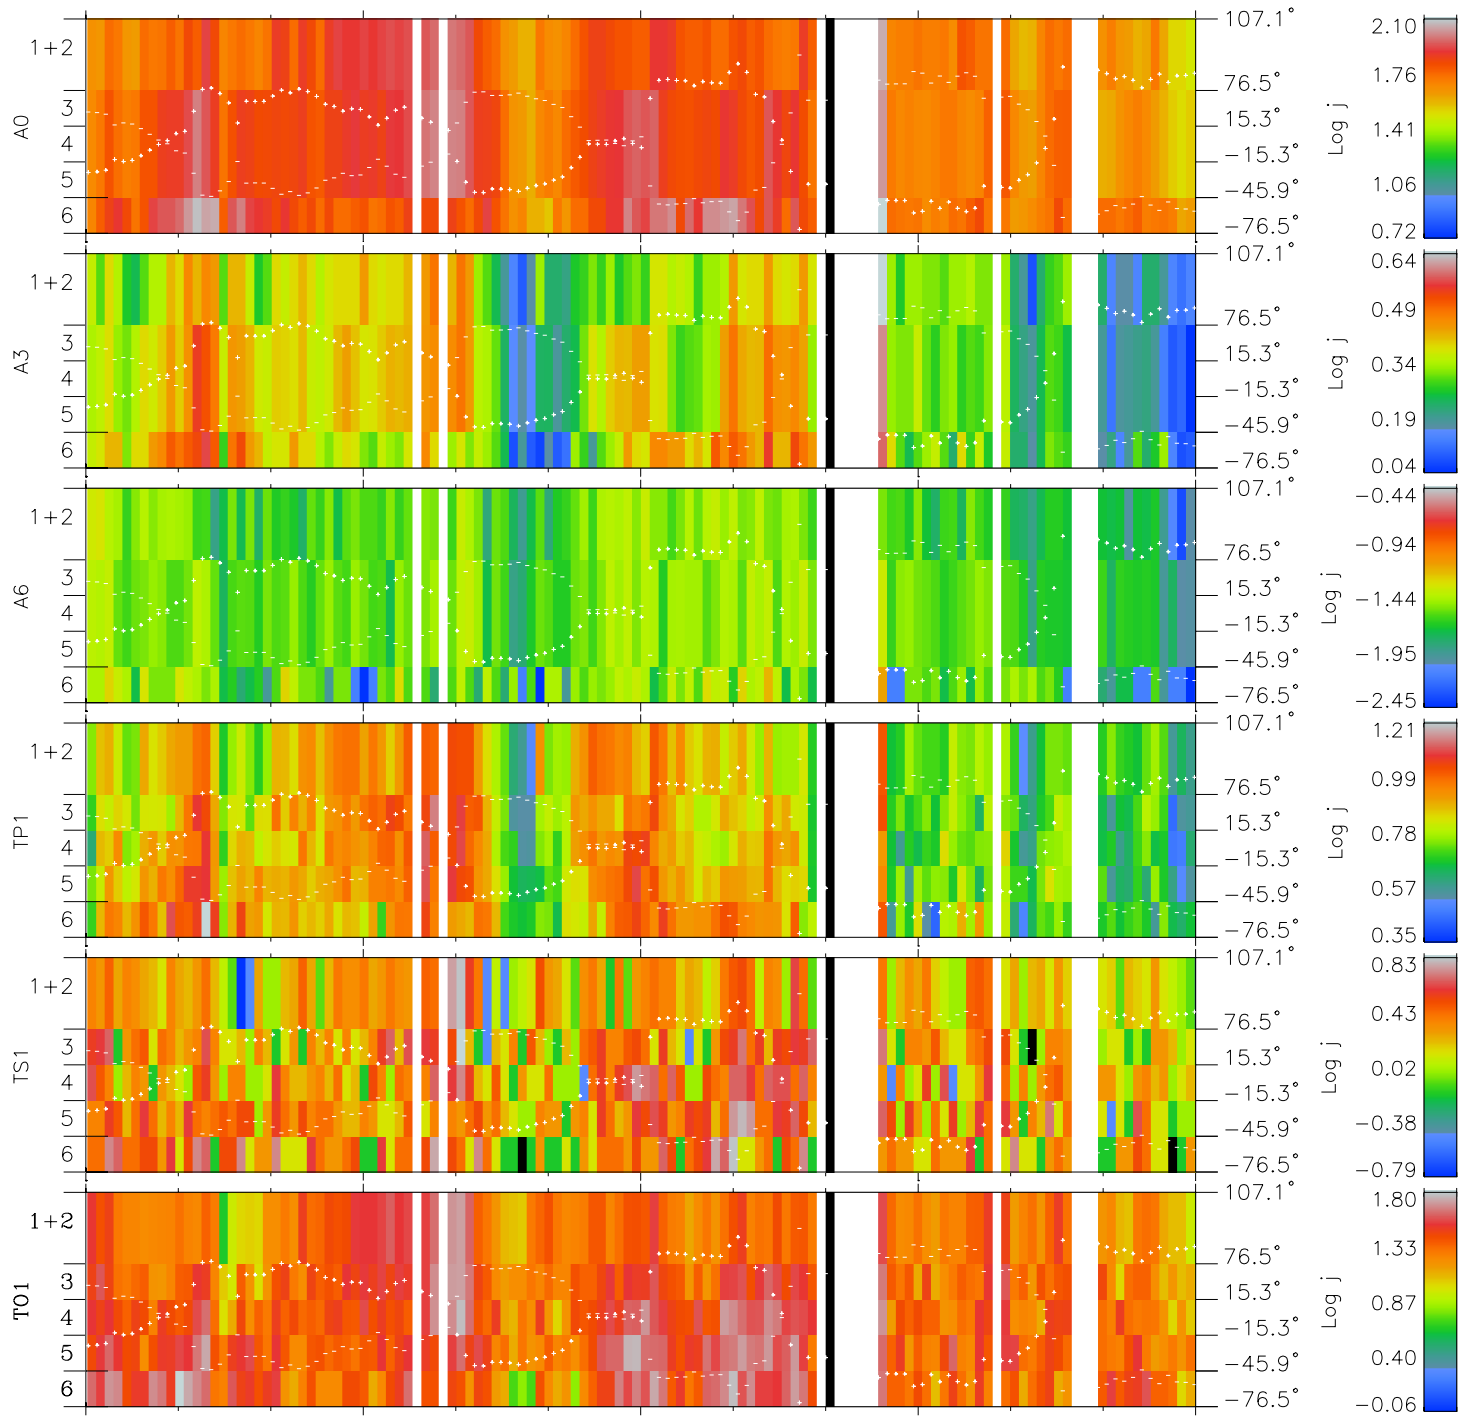

# Galileo EPD Real Elevation Anisotropies 98343

Software Version: RTELEV\_FLUX V 1.20  
Data Production: 06-03-00  
Plot Production: Sun Sep 16 17:57:49 2001  
Color File: wondr3  
Geofactor File: 1.1

00:00:00 1998-343	343-06	343-12	343-18	00:00:00 1998-344	
+	+	+	+	+	
-94.24	-95.08	-95.91	-96.72	-97.52	X JSE(R <sub>j</sub> )
43.30	43.18	43.05	42.92	42.79	Y JSE(R <sub>j</sub> )
2.00	2.03	2.07	2.10	2.13	Z JSE(R <sub>j</sub> )

- ◇ = Jupiter look direction
- = Corotation look direction