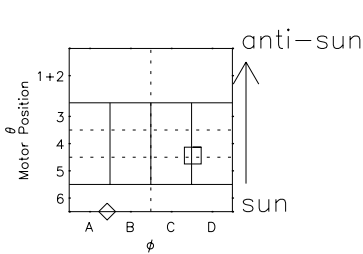

# Galileo EPD Real Elevation Anisotropies 98343

Software Version: RTELEV\_FLUX V 1.20  
Data Production: 06-03-00  
Plot Production: Sun Sep 16 17:57:49 2001  
Color File: wondr3  
Geofactor File: 1.1

00:00:00 1998-343	343-06	343-12	343-18	00:00:00 1998-344	
+	+	+	+	+	
-94.24	-95.08	-95.91	-96.72	-97.52	X JSE(R <sub>j</sub> )
43.30	43.18	43.05	42.92	42.79	Y JSE(R <sub>j</sub> )
2.00	2.03	2.07	2.10	2.13	Z JSE(R <sub>j</sub> )

- ◇ = Jupiter look direction
- = Corotation look direction