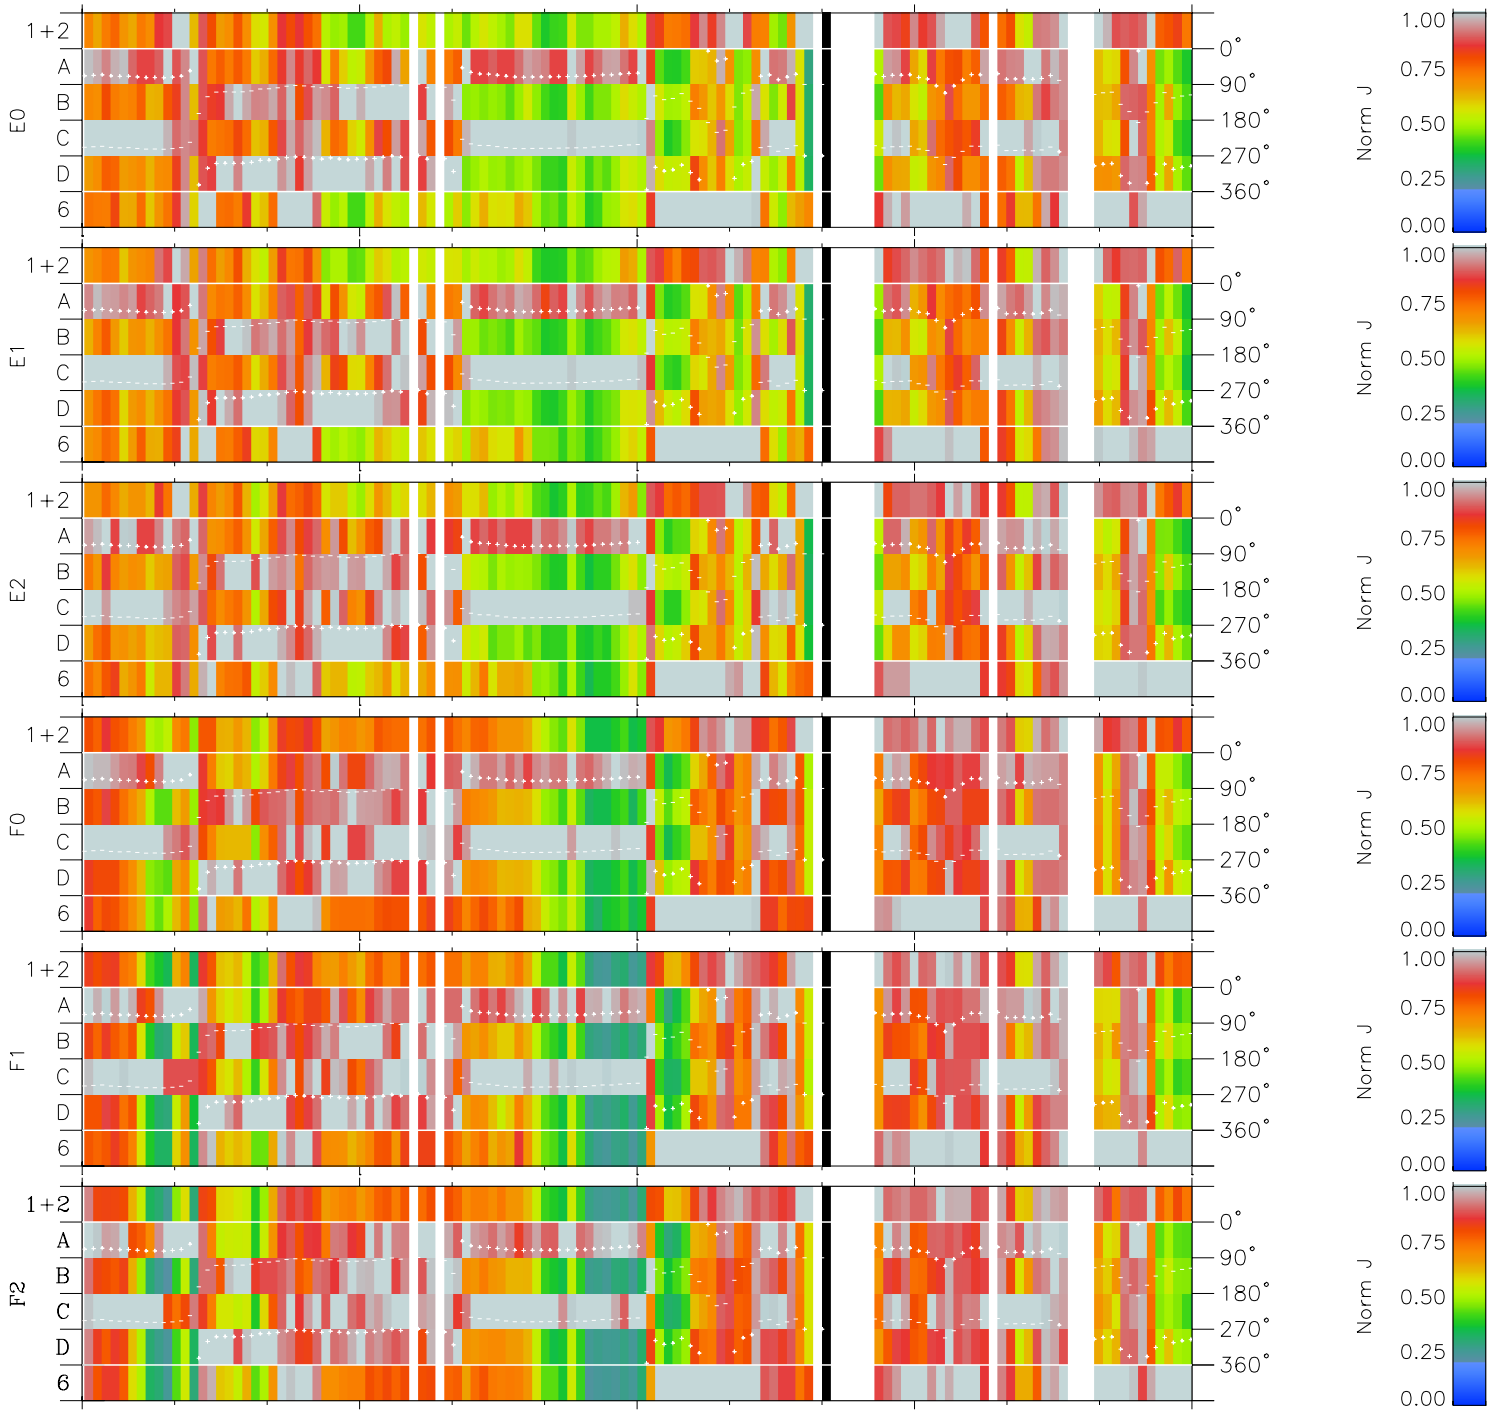

# Galileo EPD Real Time Azimuth Anisotropies 98343

Software Version: RTAZIM\_NORM V 1.20  
 Data Production: 06-03-00  
 Plot Production: Sun Sep 16 17:58:33 2001  
 Color File: wondr3  
 Geofactor File: 1.1

00:00:00 1998-343	343-06	343-12	343-18	00:00:00 1998-344	X JSE(R <sub>j</sub> )	Y JSE(R <sub>j</sub> )	Z JSE(R <sub>j</sub> )
+	+	+	+	+			
-94.24	-95.08	-95.91	-96.72	-97.52			
43.30	43.18	43.05	42.92	42.79			
2.00	2.03	2.07	2.10	2.13			

◇ = Jupiter look direction  
 □ = Corotation look direction