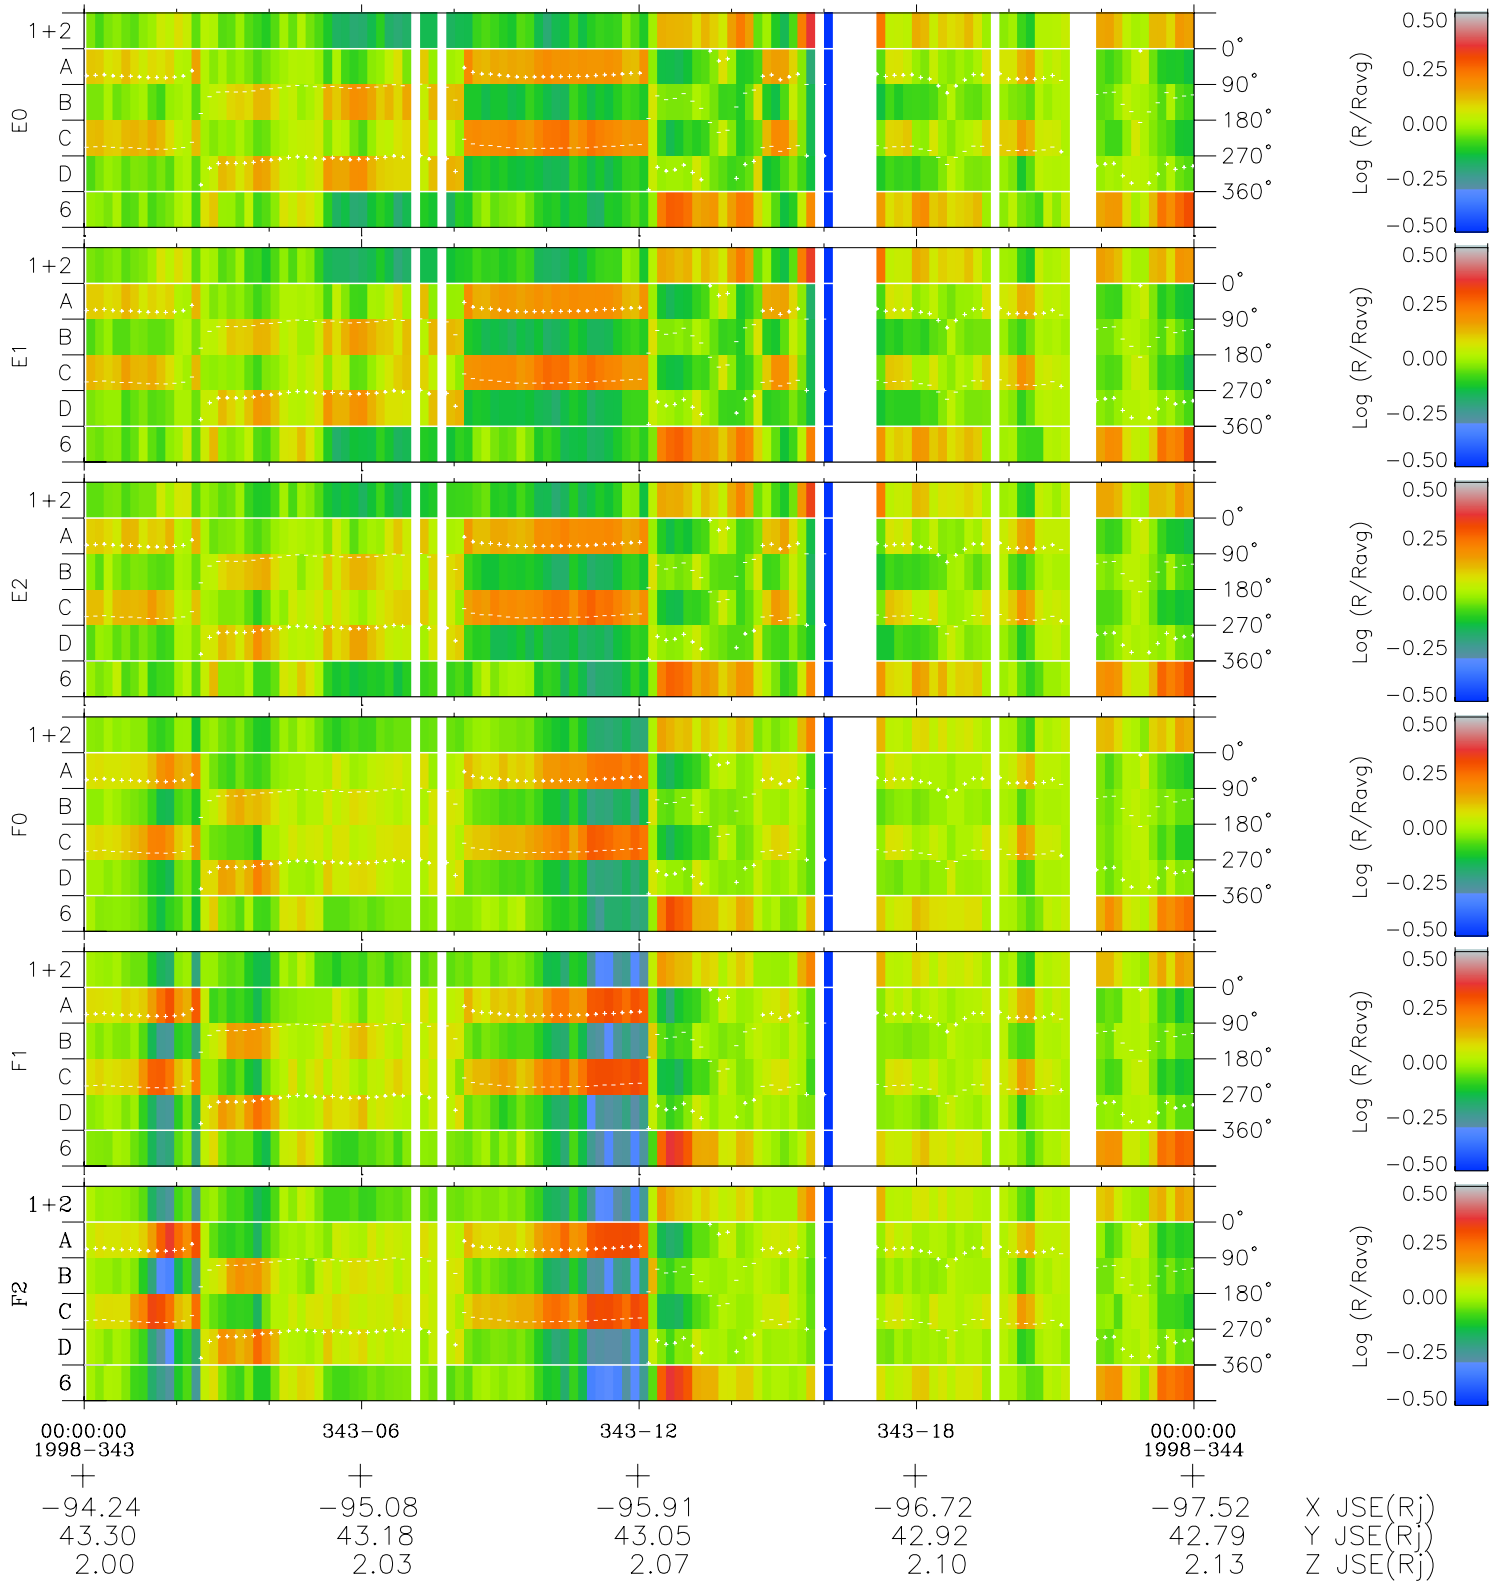

Galileo EPD Real Time Azimuth Anisotropies 98343

Software Version: RTAZIM_MEAN V 1.20
Data Production: 06-03-00
Plot Production: Sun Sep 16 17:58:14 2001
Color File: wondr3
Geofactor File: 1.1

◇ = Jupiter look direction
□ = Corotation look direction