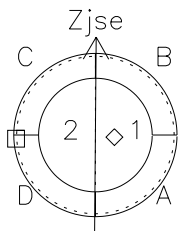

Galileo EPD Real Time Azimuth Anisotropies 98343

Software Version: RTAZIM_MEAN V 1.20
Data Production: 06-03-00
Plot Production: Sun Sep 16 17:58:14 2001
Color File: wondr3
Geofactor File: 1.1

◇ = Jupiter look direction
□ = Corotation look direction