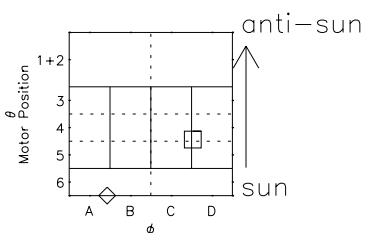

Galileo EPD Real Time Azimuth Anisotropies 98343

Software Version: RTAZIM_MEAN V 1.20
Data Production: 06-03-00
Plot Production: Sun Sep 16 17:58:14 2001
Color File: wondr3
Geofactor File: 1.1

◇ = Jupiter look direction
□ = Corotation look direction