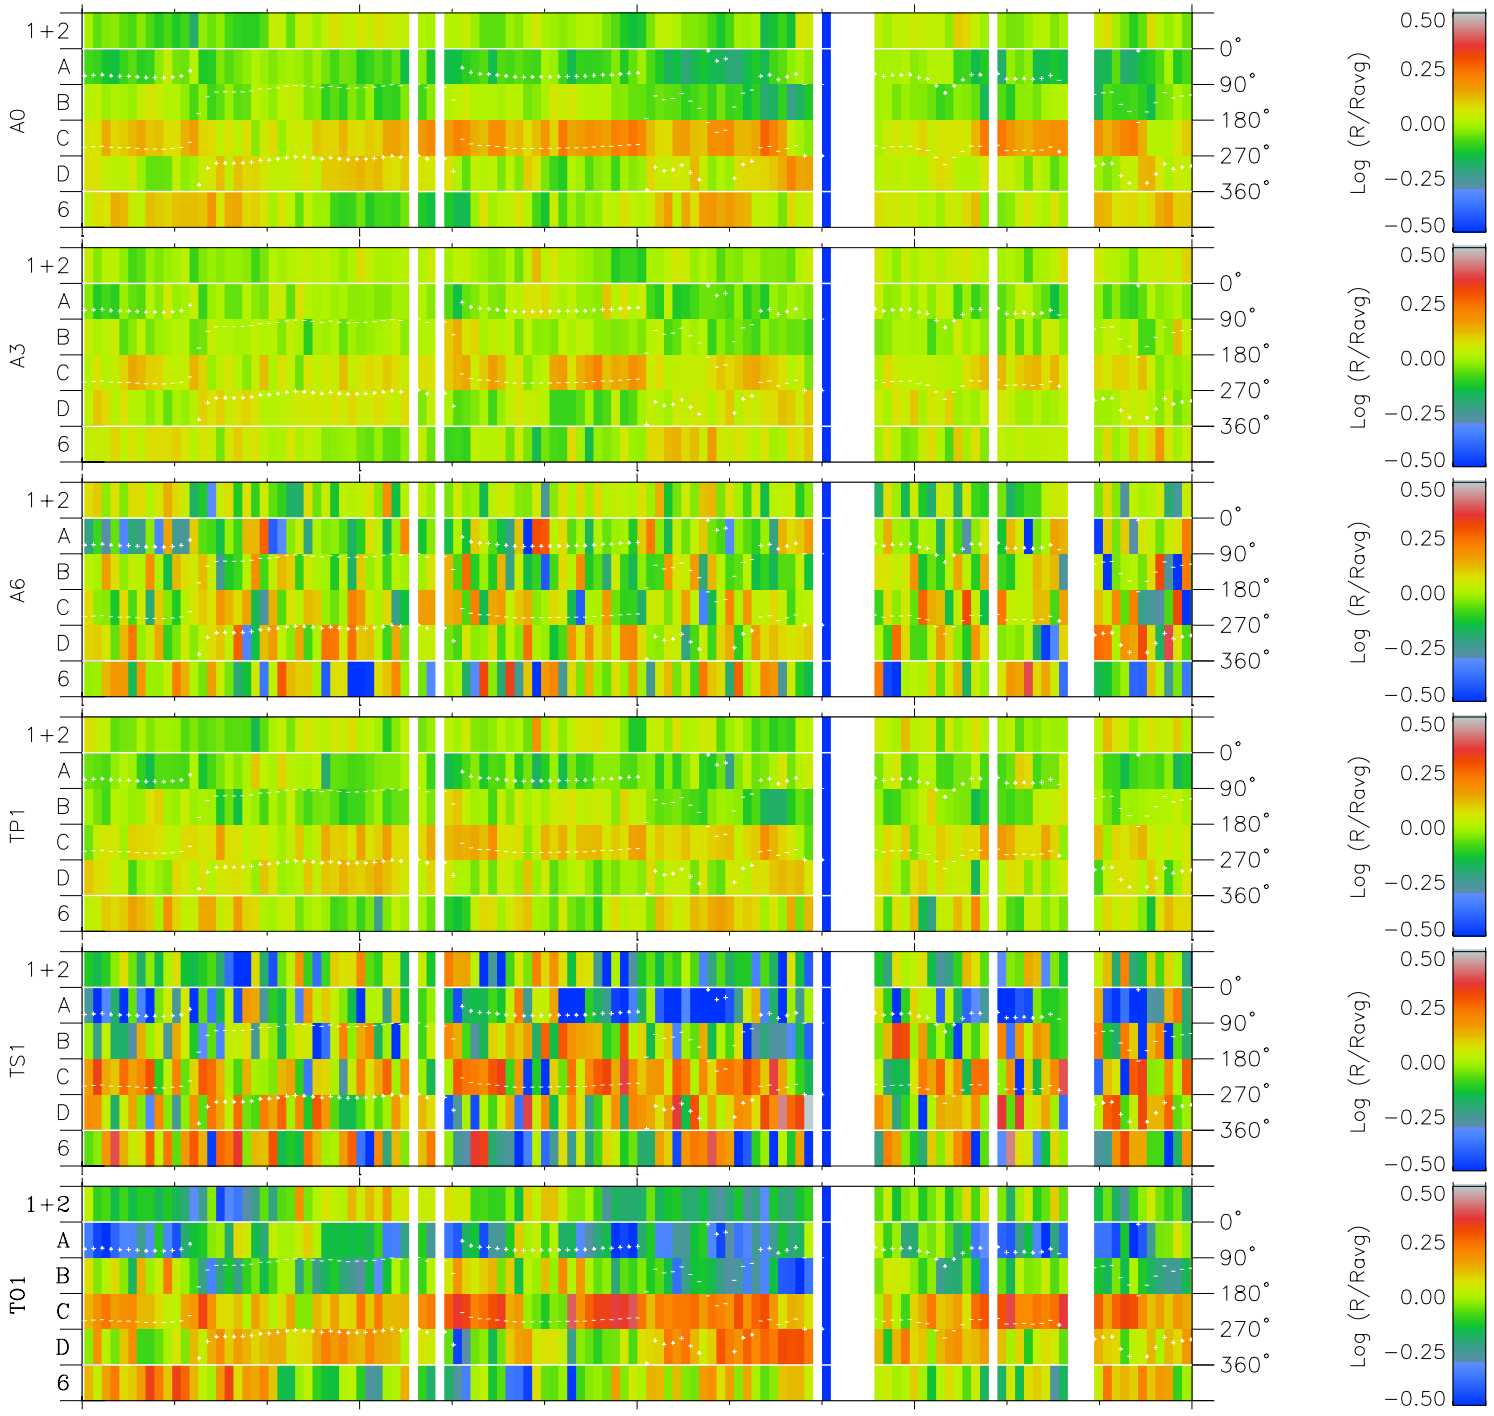

Galileo EPD Real Time Azimuth Anisotropies 98343

Software Version: RTAZIM_MEAN V 1.20
Data Production: 06-03-00
Plot Production: Sun Sep 16 17:58:10 2001
Color File: wondr3
Geofactor File: 1.1

00:00:00 1998-343	343-06	343-12	343-18	00:00:00 1998-344	X $\text{JSE}(R_j)$	Y $\text{JSE}(R_j)$	Z $\text{JSE}(R_j)$
+	+	+	+	+			
-94.24	-95.08	-95.91	-96.72	-97.52			
43.30	43.18	43.05	42.92	42.79			
2.00	2.03	2.07	2.10	2.13			

◇ = Jupiter look direction
□ = Corotation look direction