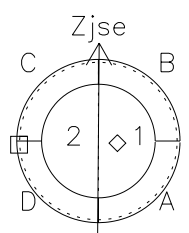

Galileo EPD Real Time Azimuth Anisotropies 98343

Software Version: RTAZIM_MEAN V 1.20
Data Production: 06-03-00
Plot Production: Sun Sep 16 17:58:10 2001
Color File: wondr3
Geofactor File: 1.1

00:00:00 1998-343	343-06	343-12	343-18	00:00:00 1998-344	X $\text{JSE}(R_j)$	Y $\text{JSE}(R_j)$	Z $\text{JSE}(R_j)$
+	+	+	+	+			
-94.24	-95.08	-95.91	-96.72	-97.52			
43.30	43.18	43.05	42.92	42.79			
2.00	2.03	2.07	2.10	2.13			

◇ = Jupiter look direction
□ = Corotation look direction