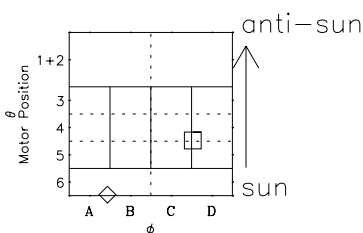

Galileo EPD Real-Time Six-Sector 98342

Software Version: RTLINE_R6 V 1.20
Data Production: 06-03-00
Plot Production: Sun Sep 16 17:50:49 2001

◇ = Jupiter look direction
□ = Corotation look direction