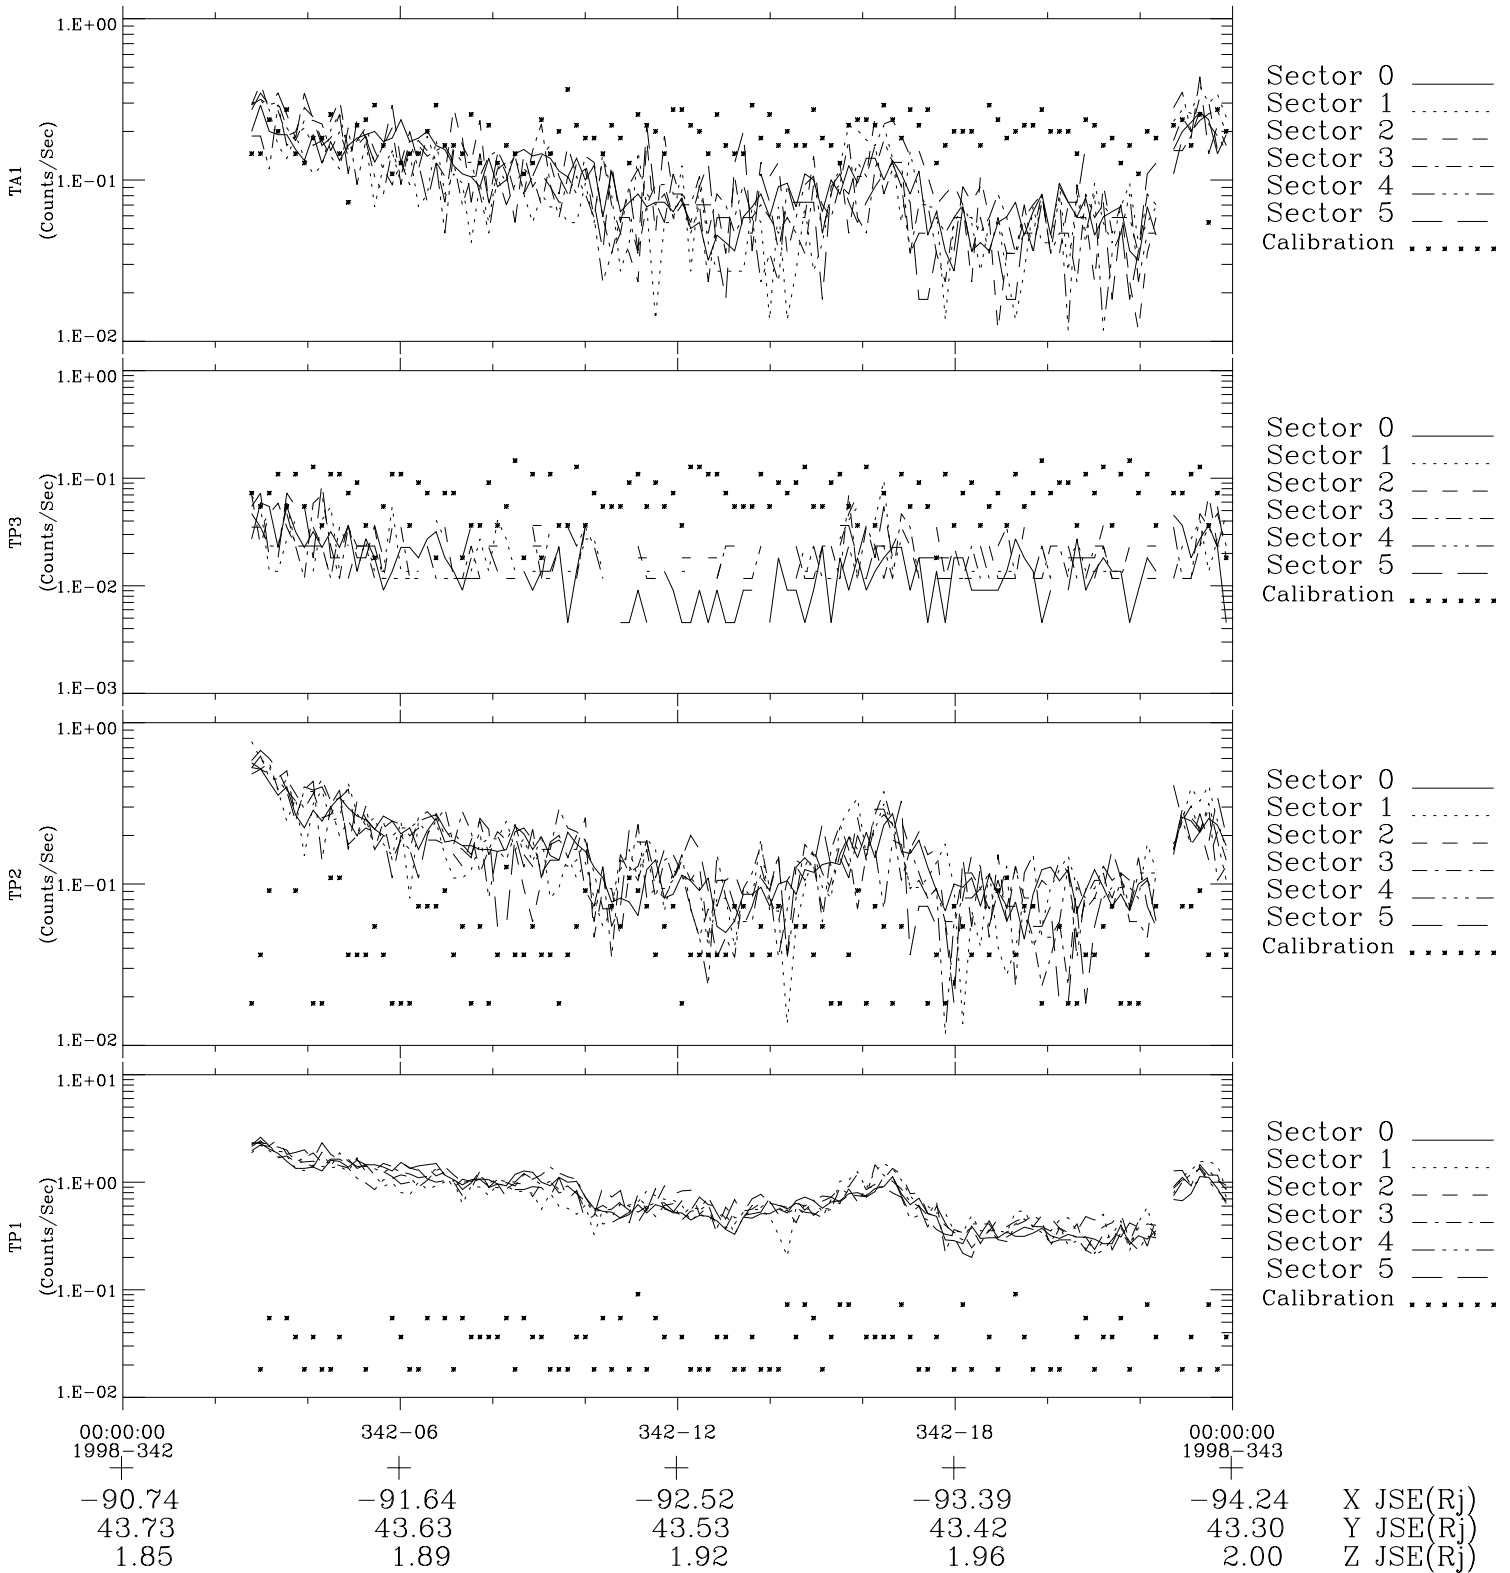

Galileo EPD Real-Time Six-Sector 98342

Software Version: RTLINE_R6 V 1.20
Data Production: 06-03-00
Plot Production: Sun Sep 16 17:50:49 2001

◇ = Jupiter look direction
□ = Corotation look direction