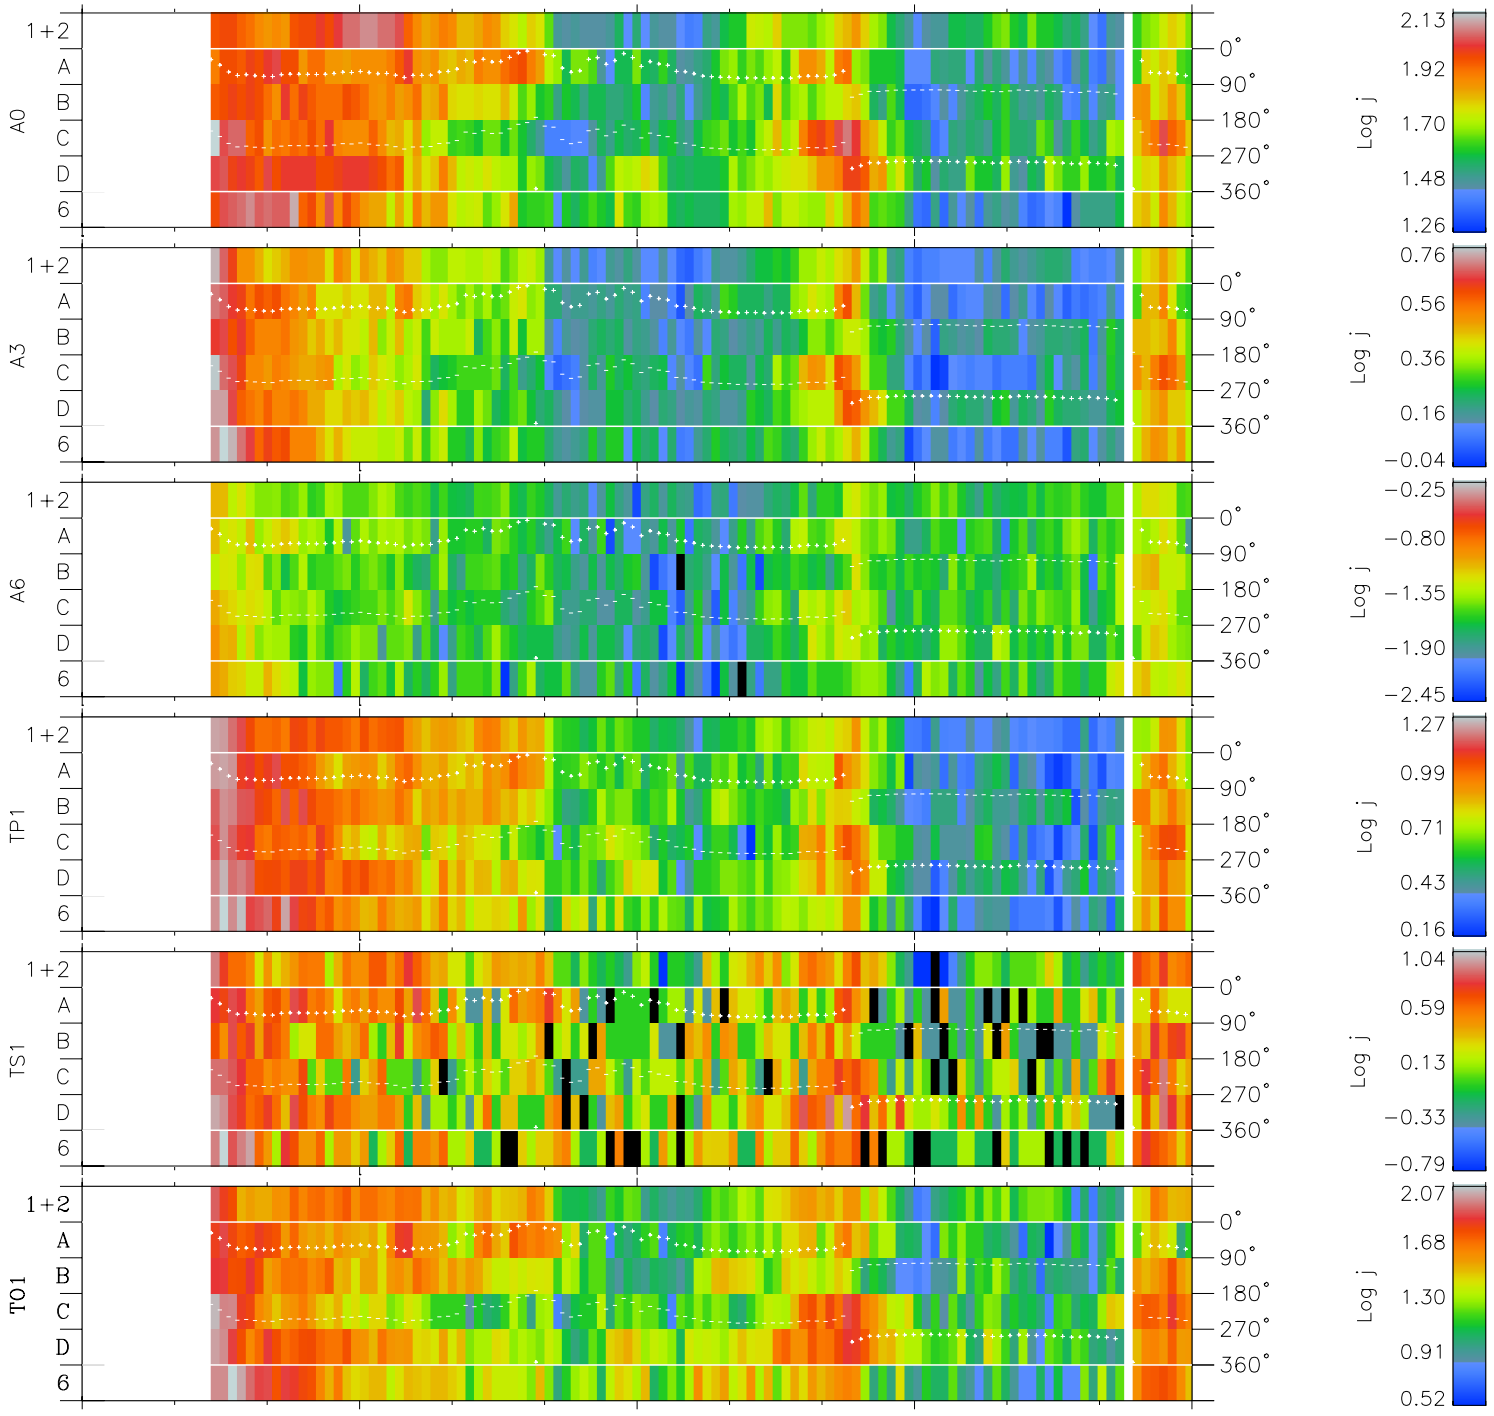

Galileo EPD Real Time Azimuth Anisotropies 98342

Software Version: RTAZIM_FLUX V 1.20
Data Production: 06-03-00
Plot Production: Sun Sep 16 17:50:23 2001
Color File: wondr3
Geofactor File: 1.1

00:00:00 1998-342	342-06	342-12	342-18	00:00:00 1998-343	
+	+	+	+	+	
-90.74	-91.64	-92.52	-93.39	-94.24	X JSE(R _j)
43.73	43.63	43.53	43.42	43.30	Y JSE(R _j)
1.85	1.89	1.92	1.96	2.00	Z JSE(R _j)

- ◇ = Jupiter look direction
- = Corotation look direction