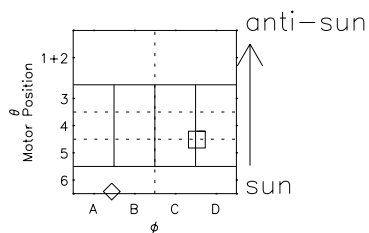

Galileo EPD Real Time R6 Electrons Spectra 98341

Software Version: RTSPEC_R6 V 1.20
 Data Production: 06-03-00
 Plot Production: Sun Sep 16 17:40:54 2001
 Color File: wondr3
 Geofactor File: 1.1

- ◇ = Jupiter look direction
- = Corotation look direction