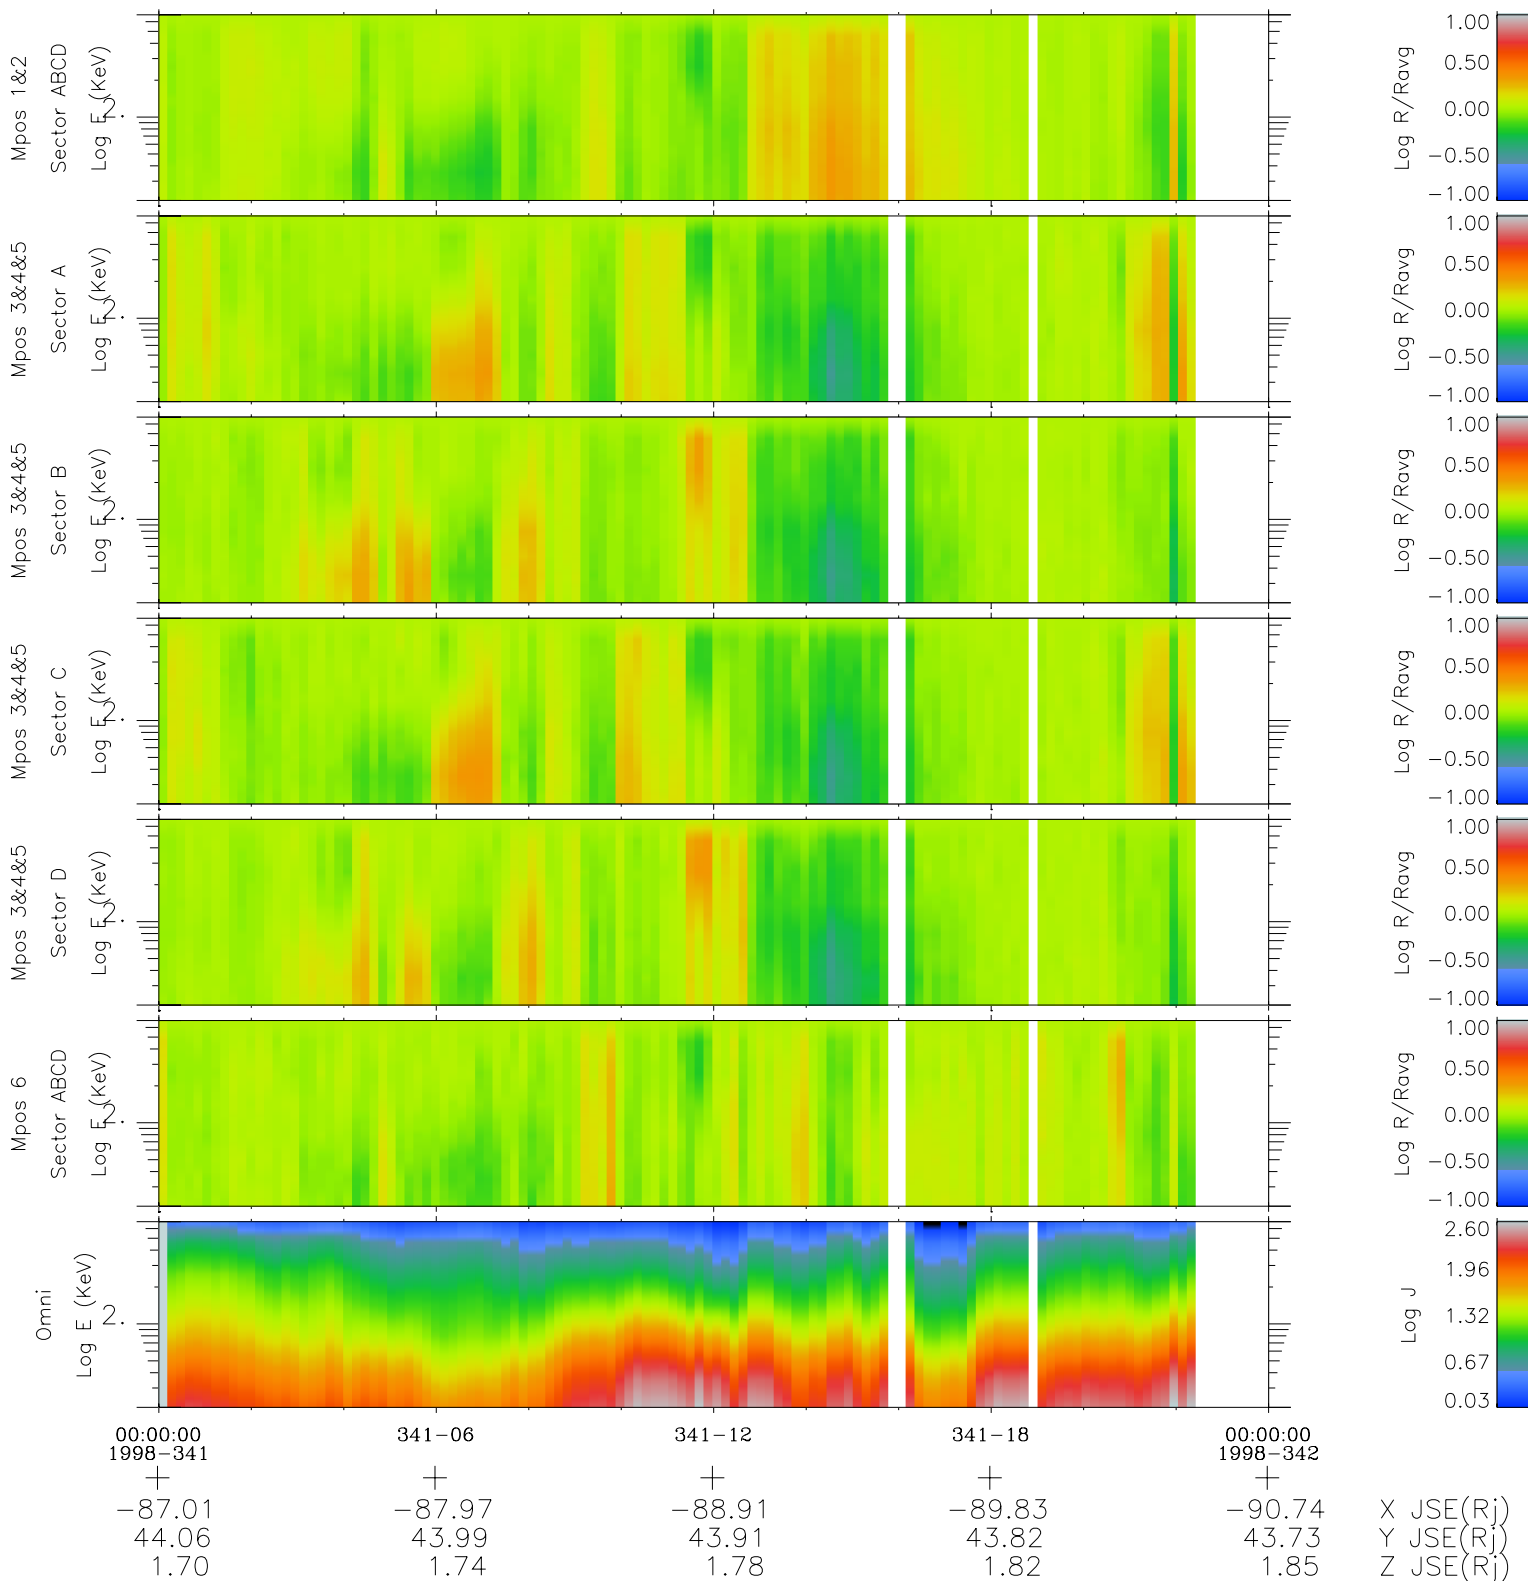

Galileo EPD Real Time R6 Electrons Spectra 98341

Software Version: RTSPEC_R6 V 1.20
 Data Production: 06-03-00
 Plot Production: Sun Sep 16 17:40:54 2001
 Color File: wondr3
 Geofactor File: 1.1

- ◇ = Jupiter look direction
- = Corotation look direction