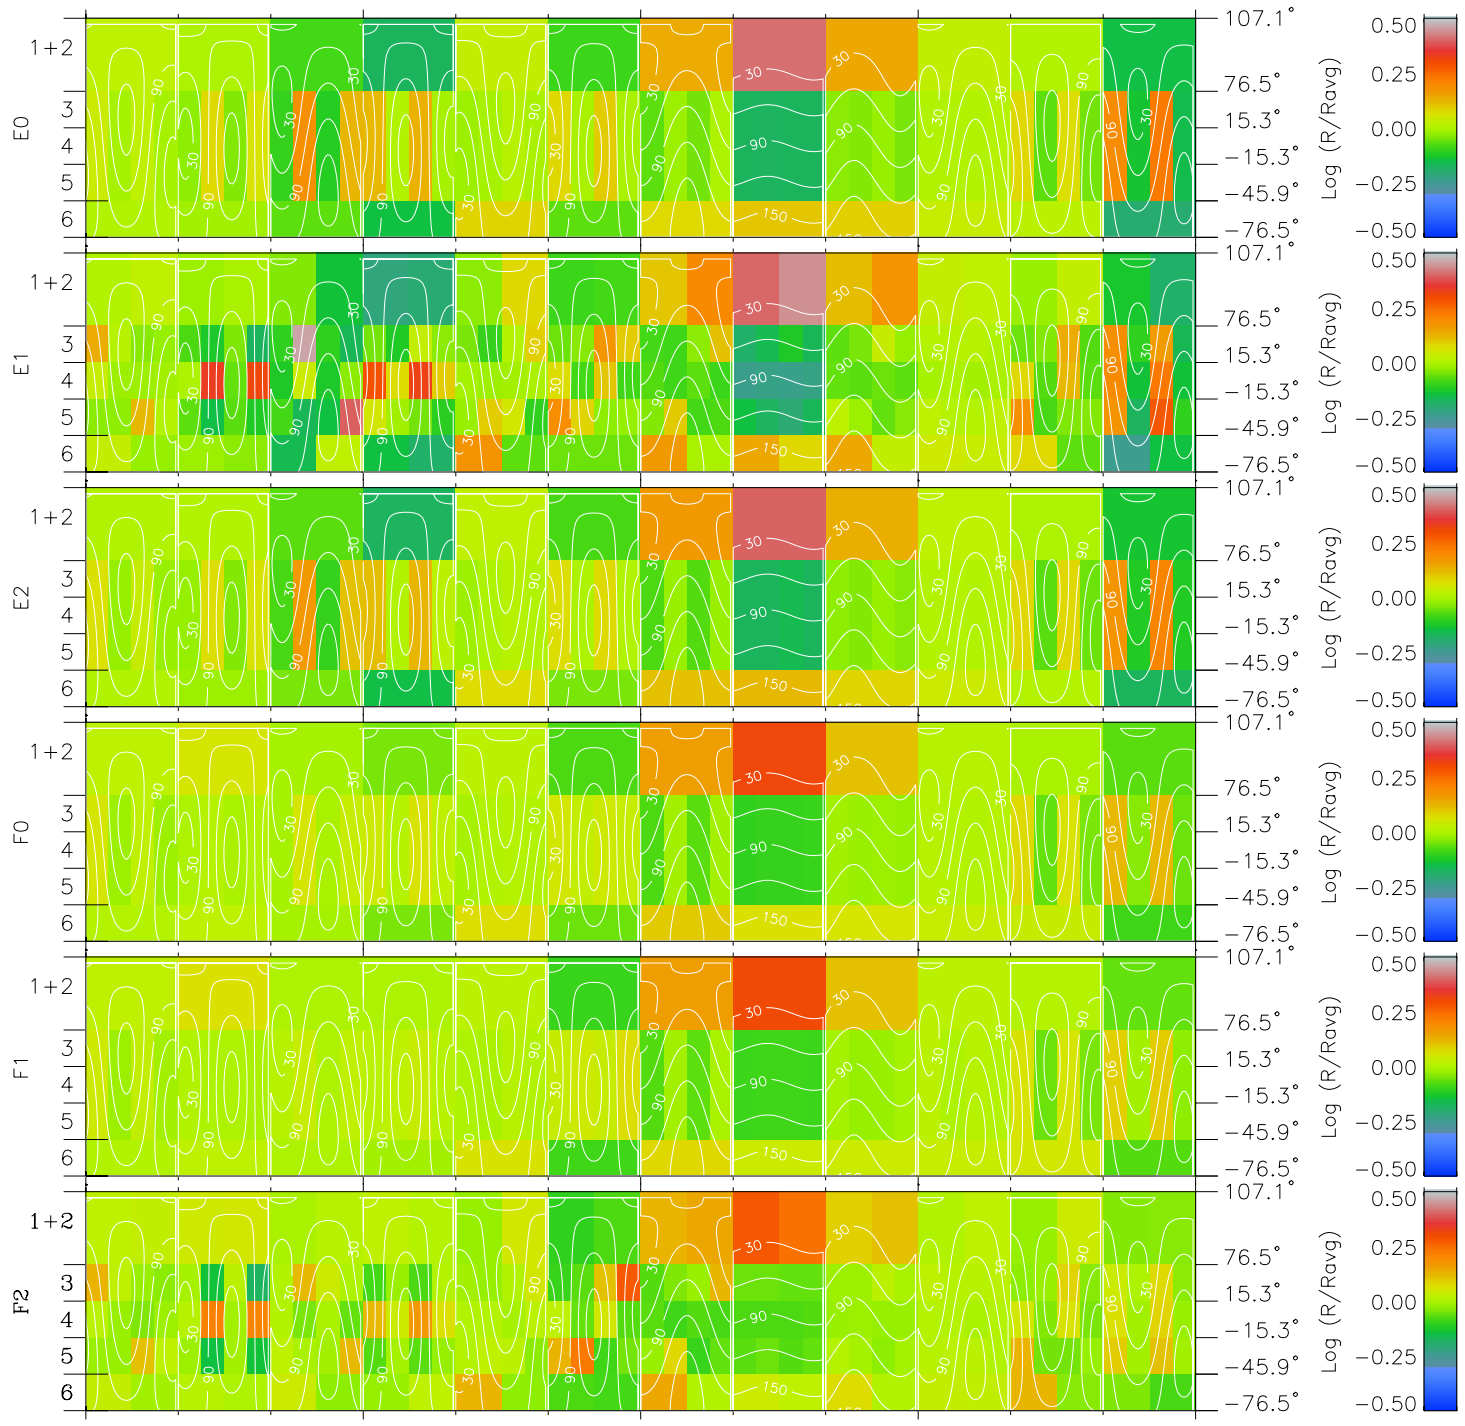

# Galileo EPD Real Time All-Sky Anisotropies 98341

Software Version: RTSKY\_MEAN V 1.20  
 Data Production: 06-03-00  
 Plot Production: Sun Sep 16 17:41:14 2001  
 Color File: wondr3  
 Geofactor File: 1.1

00:00:00 1998-341	341-06	341-12	341-18	00:00:00 1998-342	
+	+	+	+	+	X JSE(R <sub>j</sub> )
-87.01	-87.97	-88.91	-89.83	-90.74	Y JSE(R <sub>j</sub> )
44.06	43.99	43.91	43.82	43.73	Z JSE(R <sub>j</sub> )
1.70	1.74	1.78	1.82	1.85	

- ◇ = Jupiter look direction
- = Corotation look direction