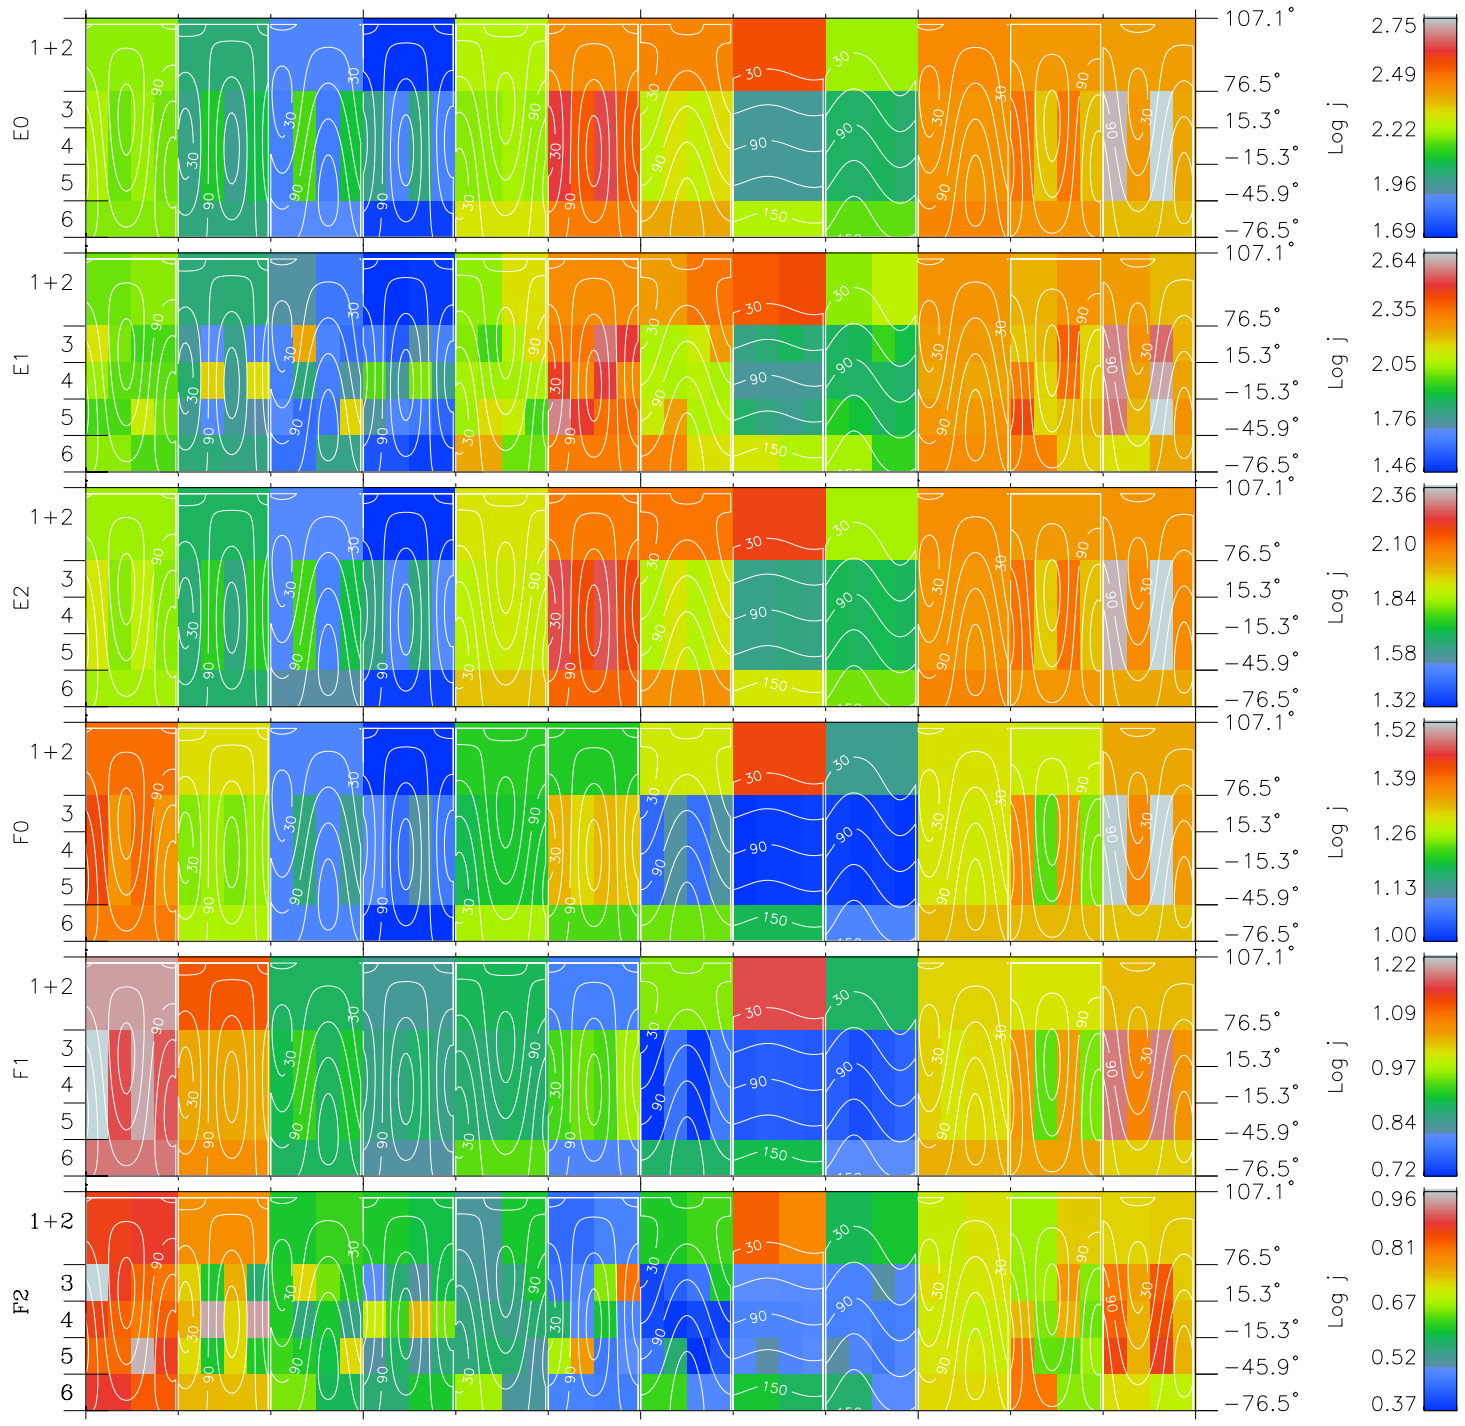

Galileo EPD Real Time All-Sky Anisotropies 98341

Software Version: RTSKY_FLUX V 1.20
 Data Production: 06-03-00
 Plot Production: Sun Sep 16 17:41:27 2001
 Color File: wondr3
 Geofactor File: 1.1

00:00:00 1998-341	341-06	341-12	341-18	00:00:00 1998-342	X JSE(R _j)	Y JSE(R _j)	Z JSE(R _j)
+ -87.01 44.06 1.70	+ -87.97 43.99 1.74	+ -88.91 43.91 1.78	+ -89.83 43.82 1.82	+ -90.74 43.73 1.85			

- ◇ = Jupiter look direction
- = Corotation look direction