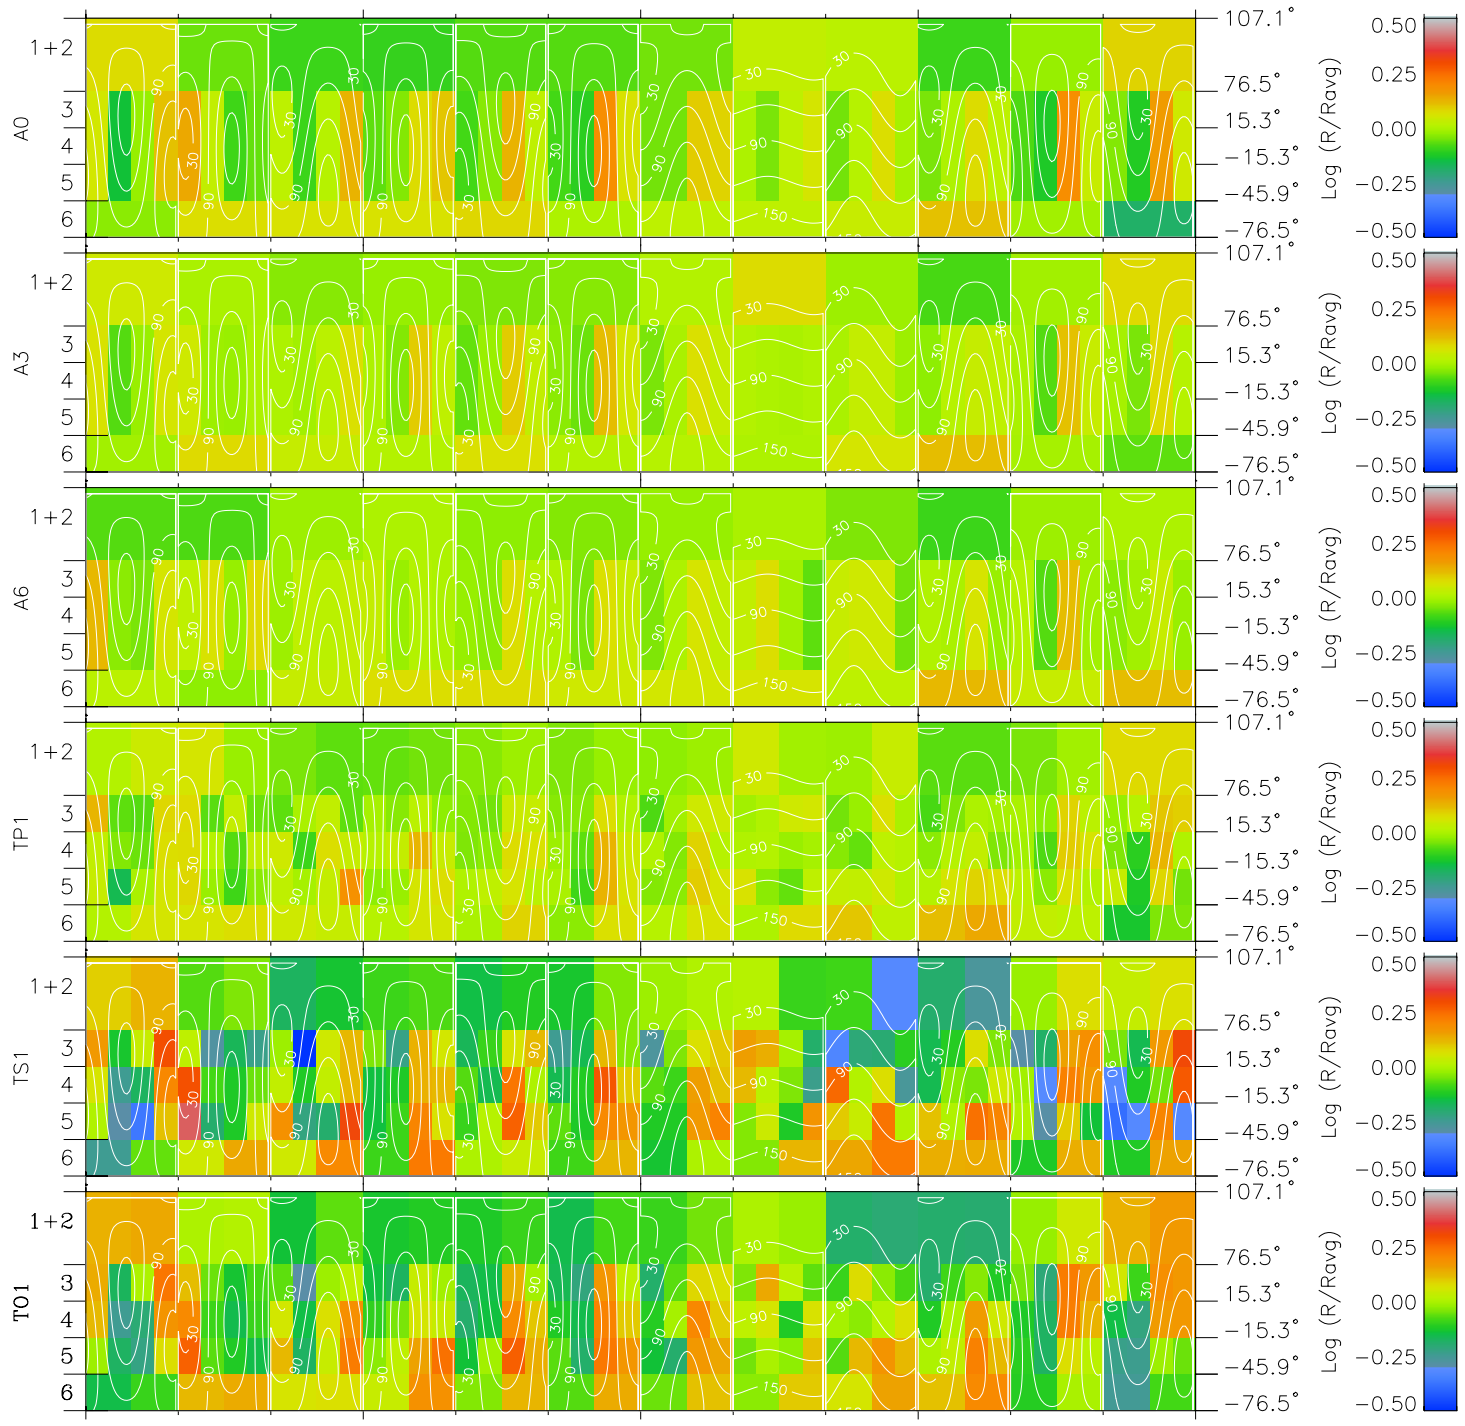

Galileo EPD Real Time All-Sky Anisotropies 98341

Software Version: RTSKY_MEAN V 1.20
Data Production: 06-03-00
Plot Production: Sun Sep 16 17:41:07 2001
Color File: wondr3
Geofactor File: 1.1

00:00:00 1998-341	341-06	341-12	341-18	00:00:00 1998-342	
+	+	+	+	+	X JSE(R _j)
-87.01	-87.97	-88.91	-89.83	-90.74	Y JSE(R _j)
44.06	43.99	43.91	43.82	43.73	Z JSE(R _j)
1.70	1.74	1.78	1.82	1.85	

- ◇ = Jupiter look direction
- = Corotation look direction