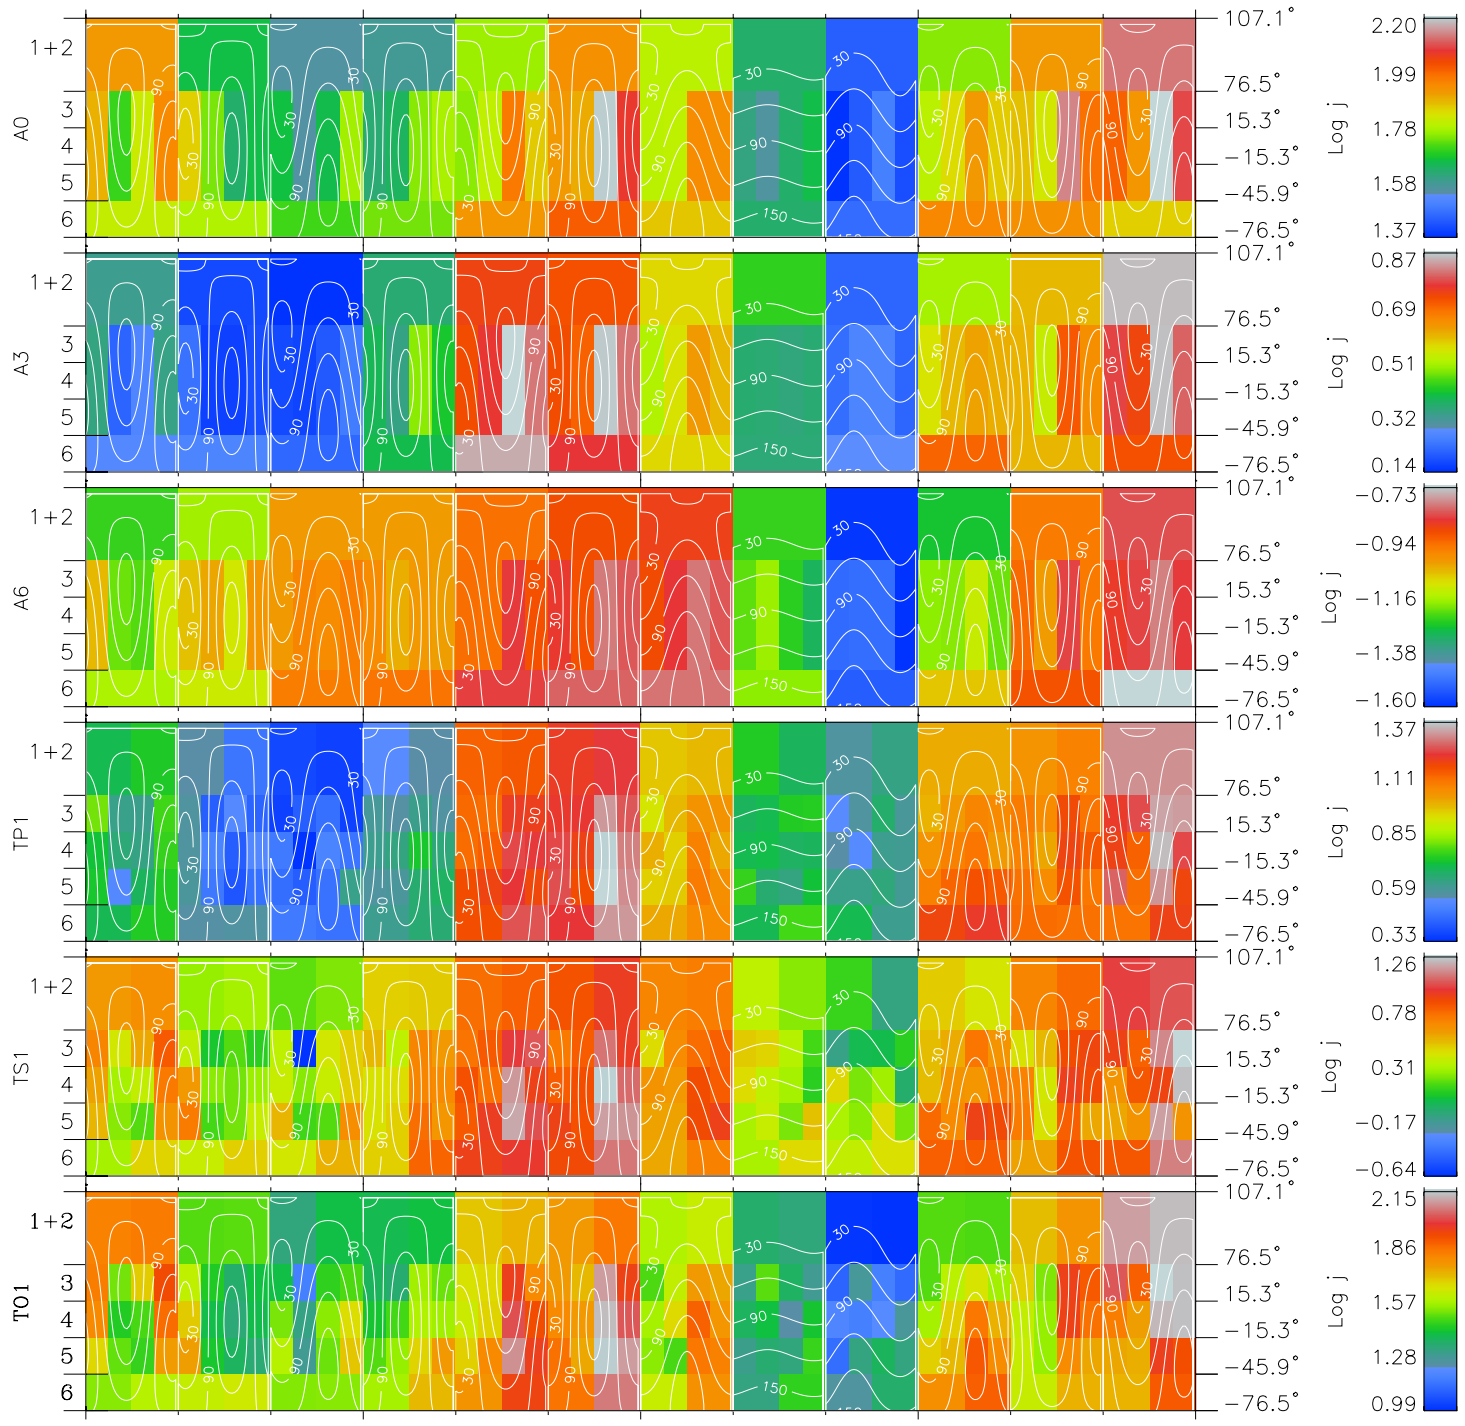

Galileo EPD Real Time All-Sky Anisotropies 98341

Software Version: RTSKY_FLUX V 1.20
Data Production: 06-03-00
Plot Production: Sun Sep 16 17:41:21 2001
Color File: wondr3
Geofactor File: 1.1

00:00:00 1998-341	341-06	341-12	341-18	00:00:00 1998-342	
+	+	+	+	+	X JSE(R _j)
-87.01	-87.97	-88.91	-89.83	-90.74	Y JSE(R _j)
44.06	43.99	43.91	43.82	43.73	Z JSE(R _j)
1.70	1.74	1.78	1.82	1.85	

- ◇ = Jupiter look direction
- = Corotation look direction