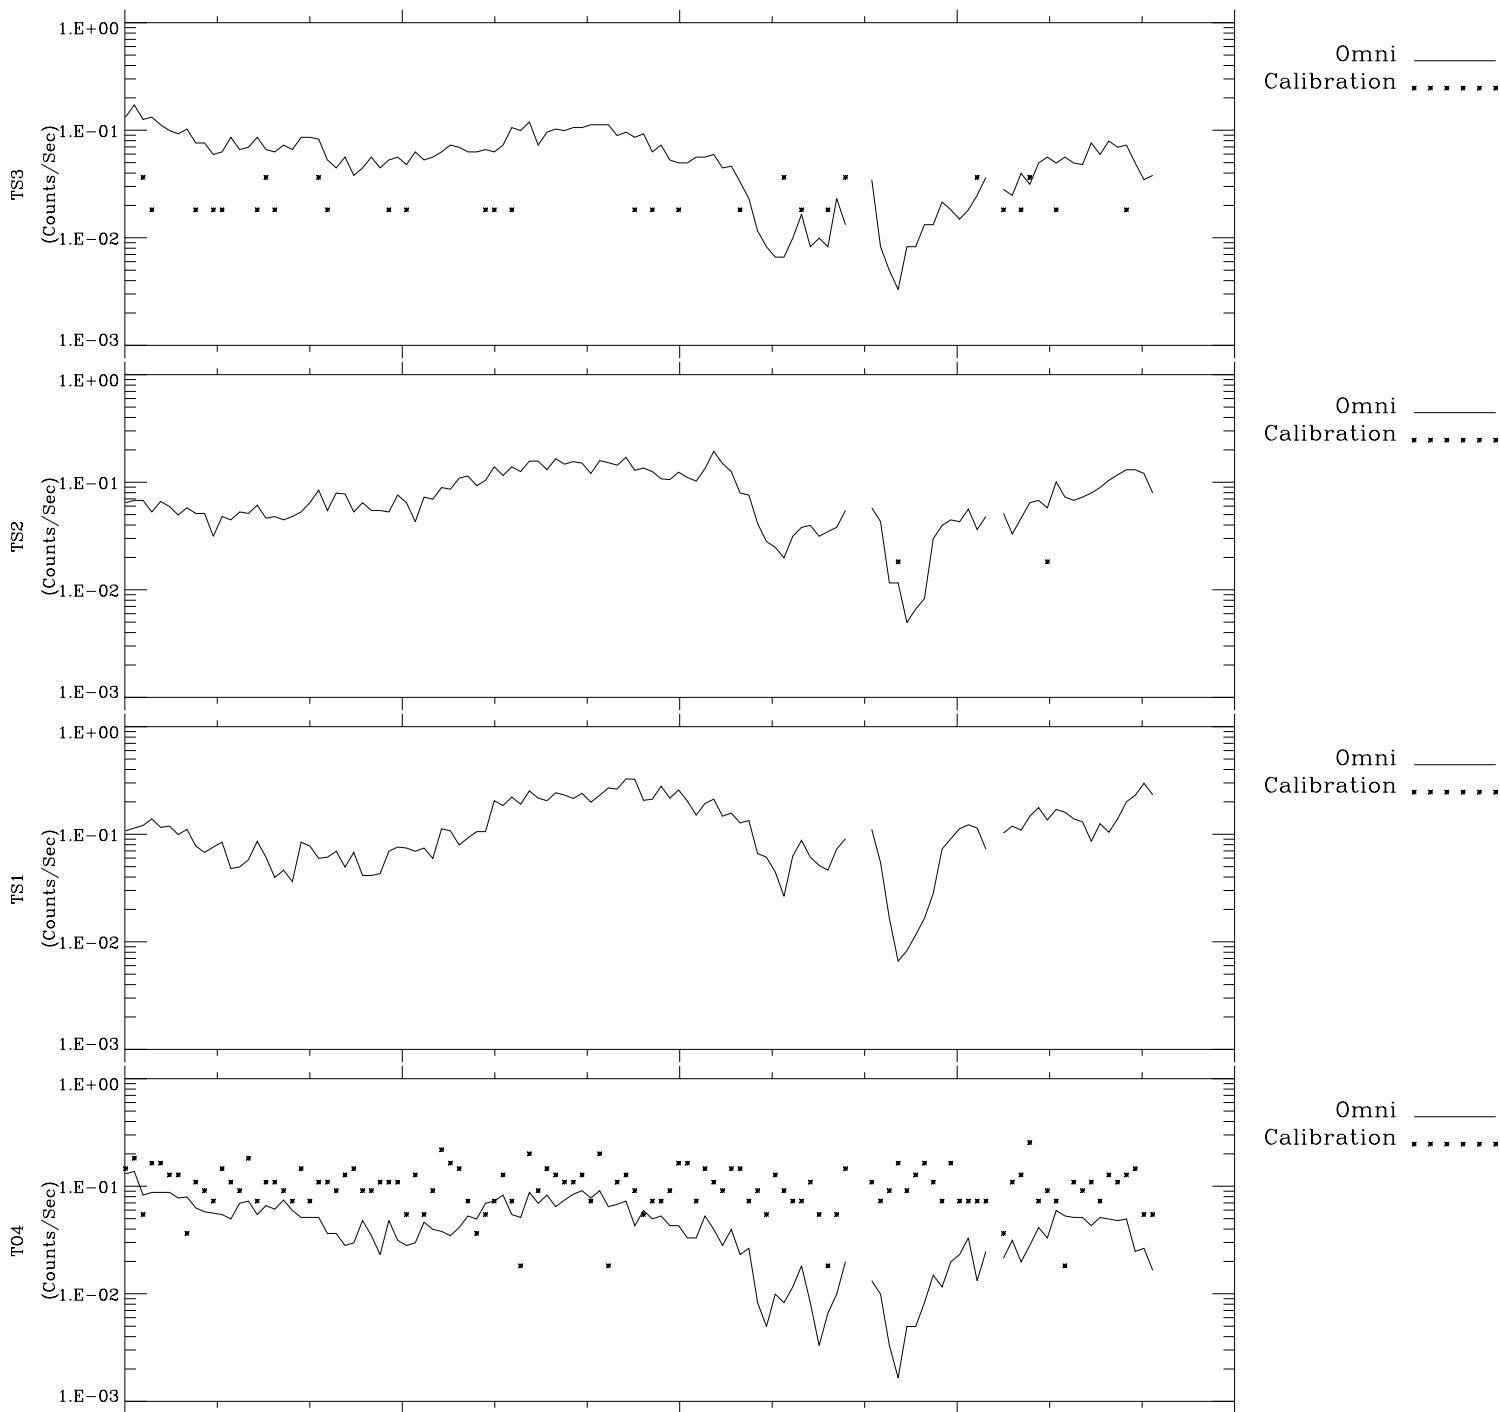

# Galileo EPD Real-Time Omni 98341

Software Version: RTLINE\_OMNI V 1.20  
Data Production: 06-03-00  
Plot Production: Sun Sep 16 17:42:49 2001

00:00:00 1998-341	341-06	341-12	341-18	00:00:00 1998-342	
+	+	+	+	+	
-87.01	-87.97	-88.91	-89.83	-90.74	X JSE( $R_j$ )
44.06	43.99	43.91	43.82	43.73	Y JSE( $R_j$ )
1.70	1.74	1.78	1.82	1.85	Z JSE( $R_j$ )

- ◇ = Jupiter look direction
- = Corotation look direction