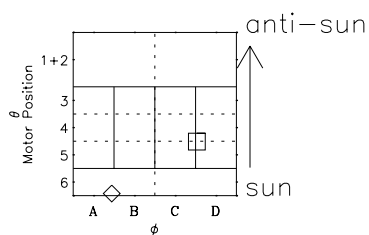

Galileo EPD Real-Time Omni 98341

Software Version: RTLINE_OMNI V 1.20
Data Production: 06-03-00
Plot Production: Sun Sep 16 17:42:48 2001

- ◇ = Jupiter look direction
- = Corotation look direction