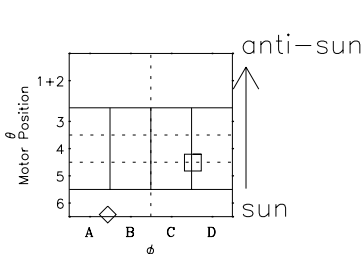

Galileo EPD Real-Time Six-Sector 98341

Software Version: RTLINE_R6 V 1.20
Data Production: 06-03-00
Plot Production: Sun Sep 16 17:42:55 2001

◇ = Jupiter look direction
□ = Corotation look direction