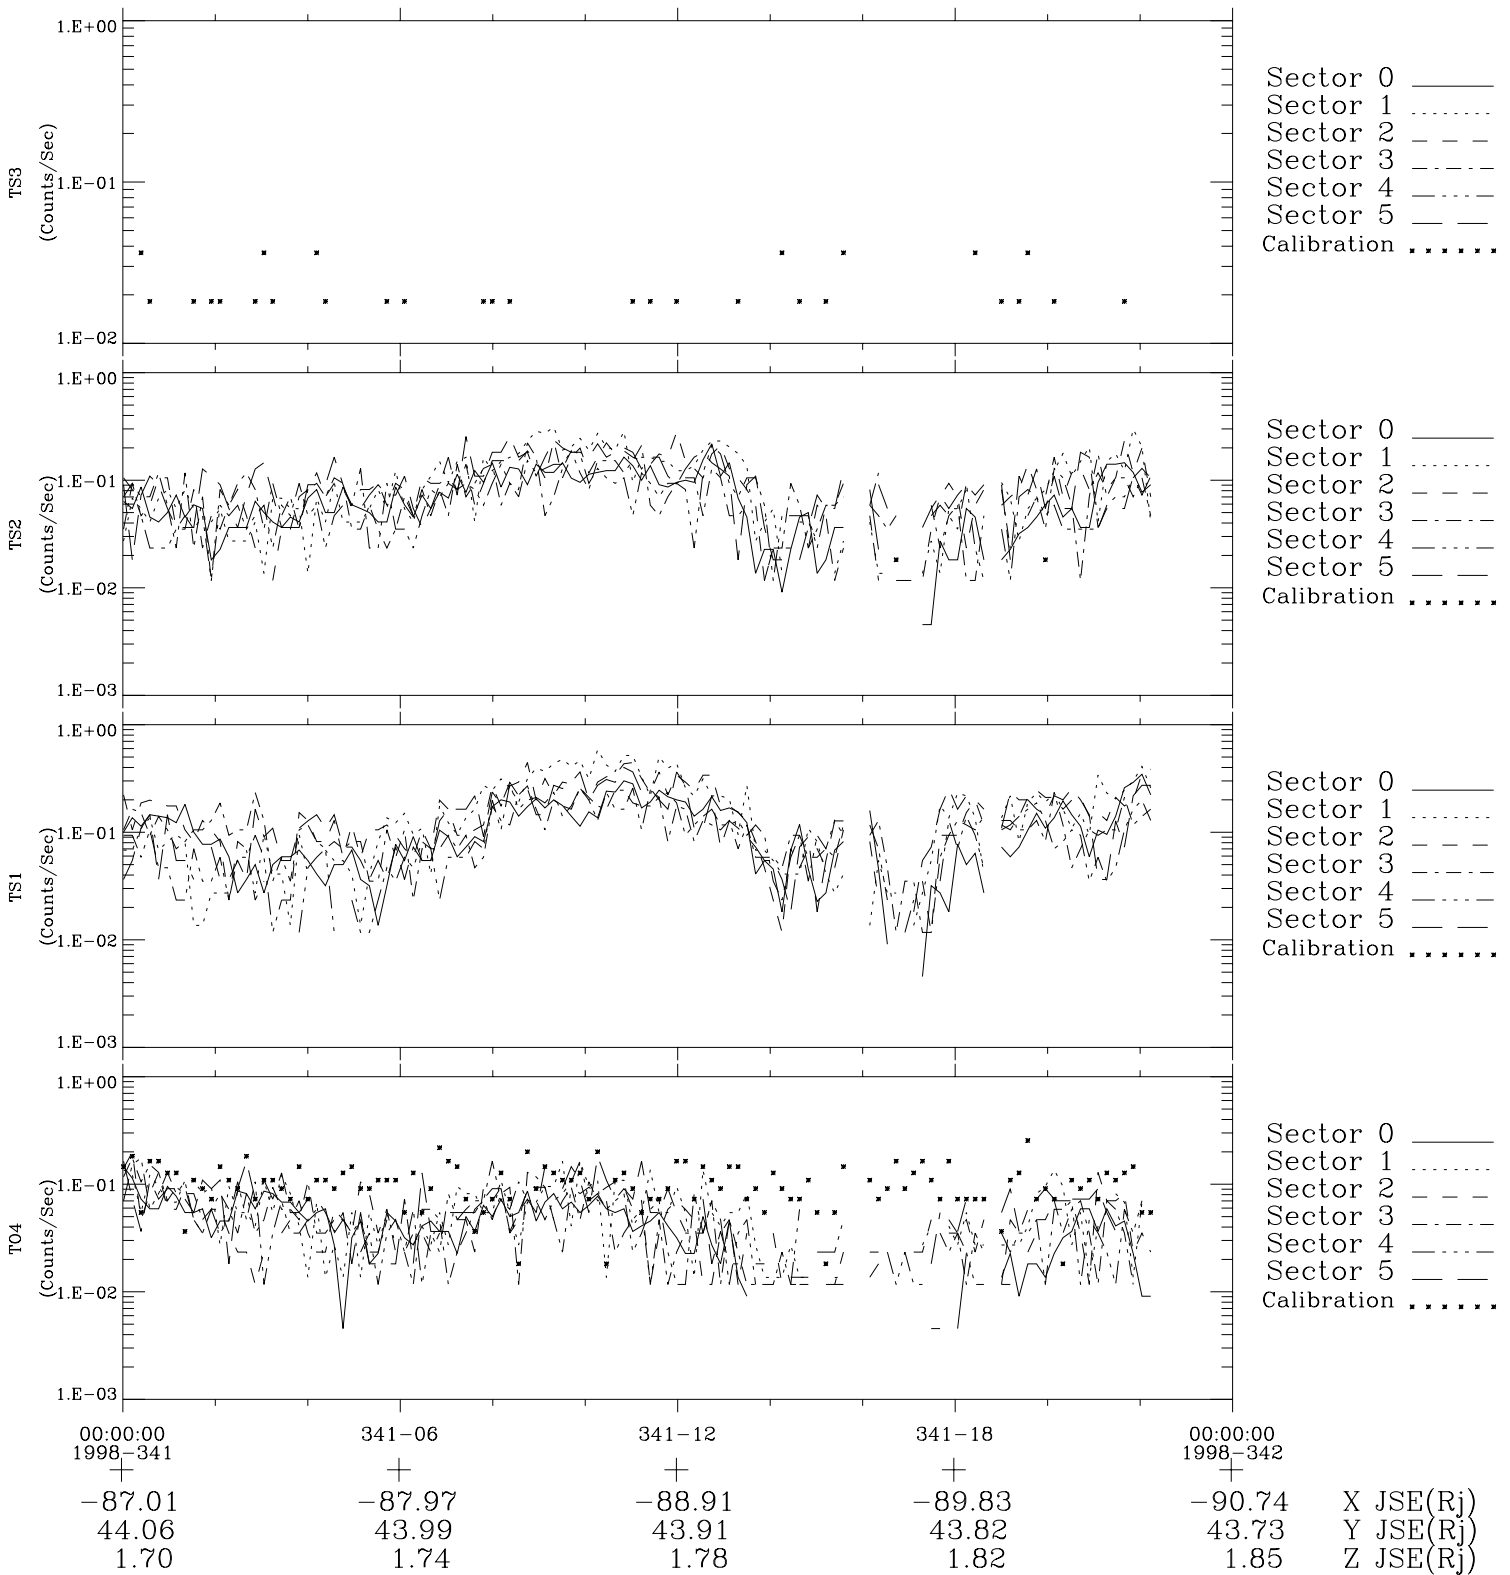

Galileo EPD Real-Time Six-Sector 98341

Software Version: RTLINE_R6 V 1.20
Data Production: 06-03-00
Plot Production: Sun Sep 16 17:42:55 2001

◇ = Jupiter look direction
□ = Corotation look direction