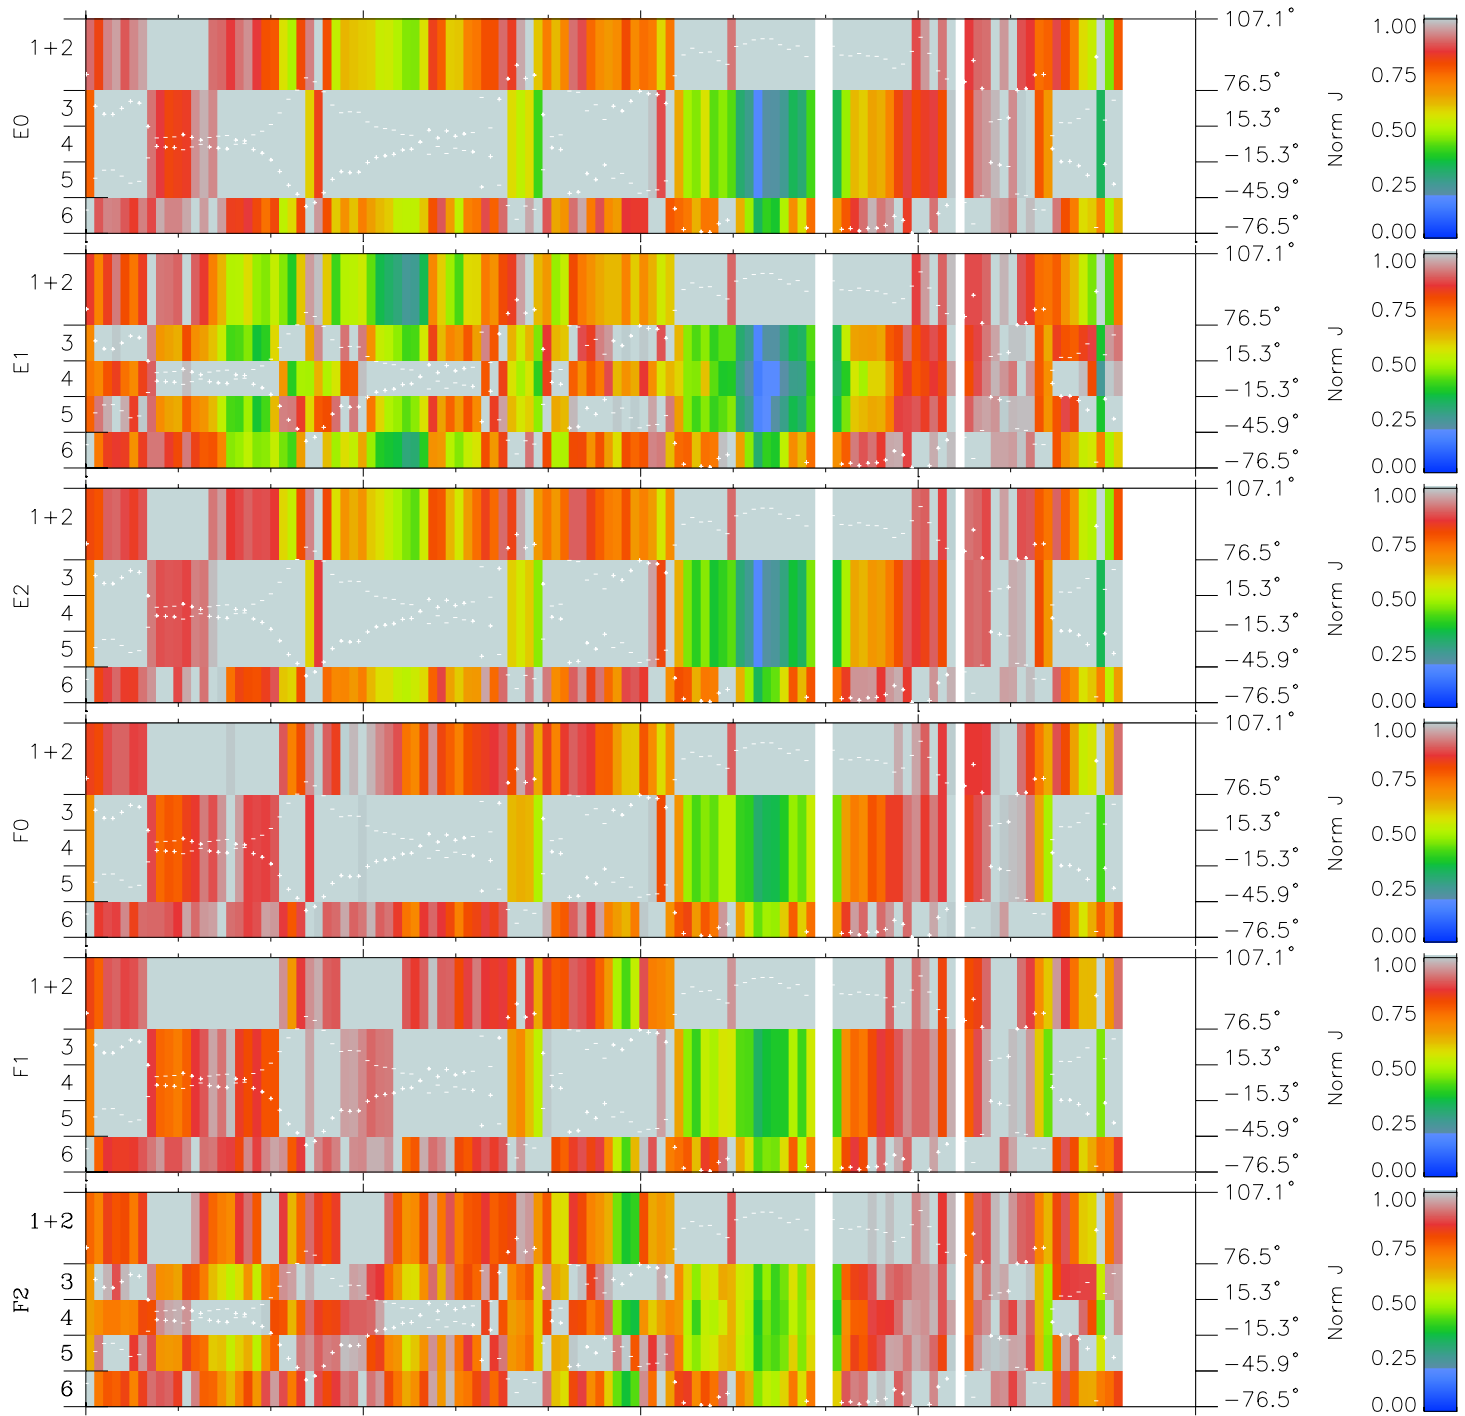

Galileo EPD Real Elevation Anisotropies 98341

Software Version: RTELEV_NORM V 1.20
 Data Production: 06-03-00
 Plot Production: Sun Sep 16 17:42:13 2001
 Color File: wondr3
 Geofactor File: 1.1

00:00:00 1998-341	341-06	341-12	341-18	00:00:00 1998-342	
+	+	+	+	+	
-87.01	-87.97	-88.91	-89.83	-90.74	X JSE(R _j)
44.06	43.99	43.91	43.82	43.73	Y JSE(R _j)
1.70	1.74	1.78	1.82	1.85	Z JSE(R _j)

- ◇ = Jupiter look direction
- = Corotation look direction