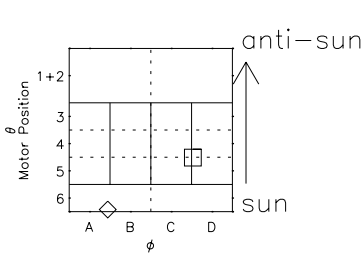

Galileo EPD Real Elevation Anisotropies 98341

Software Version: RTELEV_NORM V 1.20
 Data Production: 06-03-00
 Plot Production: Sun Sep 16 17:42:13 2001
 Color File: wondr3
 Geofactor File: 1.1

00:00:00 1998-341	341-06	341-12	341-18	00:00:00 1998-342	
+	+	+	+	+	
-87.01	-87.97	-88.91	-89.83	-90.74	X JSE(R _j)
44.06	43.99	43.91	43.82	43.73	Y JSE(R _j)
1.70	1.74	1.78	1.82	1.85	Z JSE(R _j)

- ◇ = Jupiter look direction
- = Corotation look direction