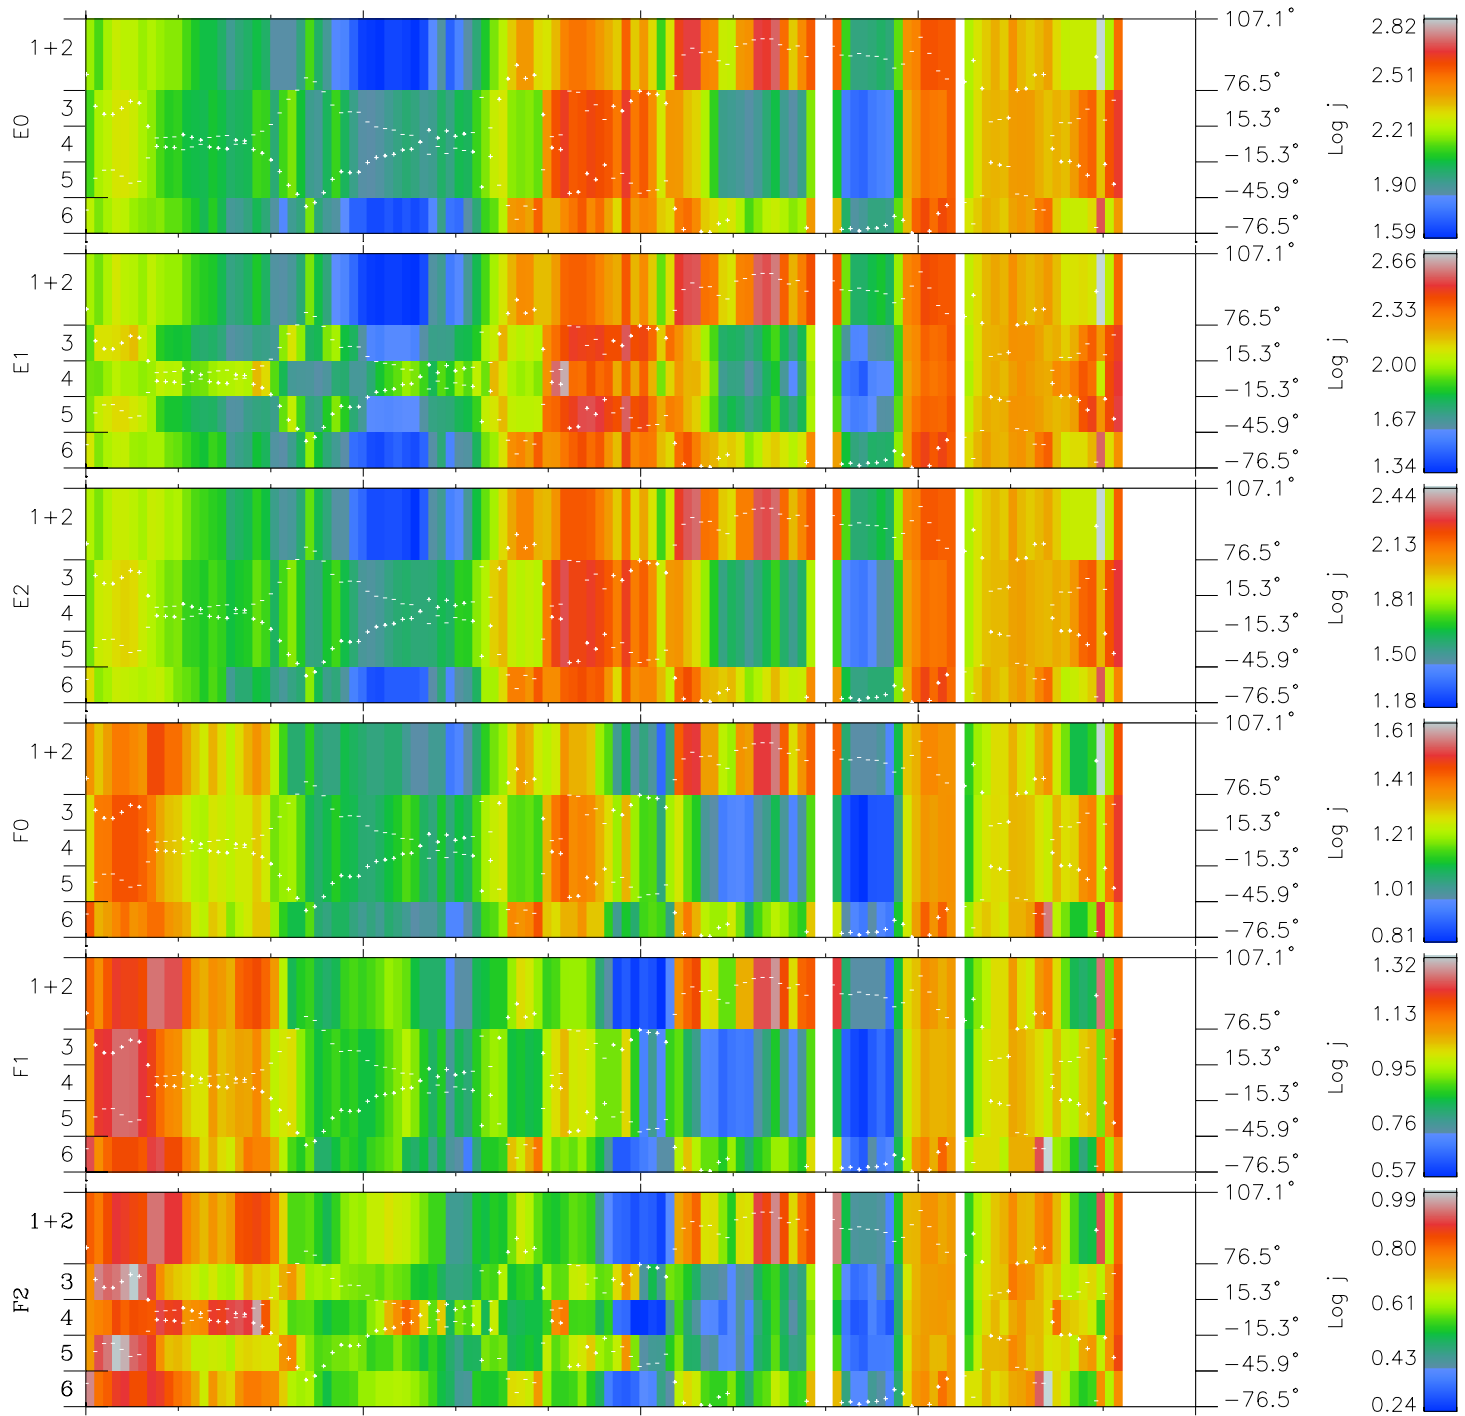

Galileo EPD Real Elevation Anisotropies 98341

Software Version: RTELEV_FLUX V 1.20
 Data Production: 06-03-00
 Plot Production: Sun Sep 16 17:42:03 2001
 Color File: wondr3
 Geofactor File: 1.1

Time	X JSE(R _j)	Y JSE(R _j)	Z JSE(R _j)
00:00:00 1998-341	-87.01	44.06	1.70
341-06	-87.97	43.99	1.74
341-12	-88.91	43.91	1.78
341-18	-89.83	43.82	1.82
00:00:00 1998-342	-90.74	43.73	1.85

- ◇ = Jupiter look direction
- = Corotation look direction